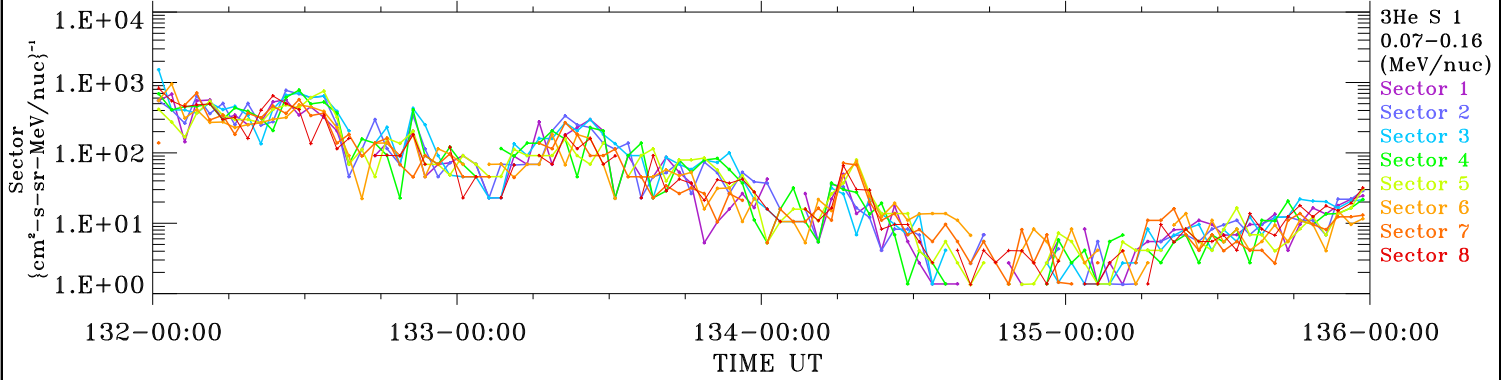

ACE ULEIS

May 11, 2024 (132) – May 15, 2024 (136)

Filter : 1,2
Plotting S/W: V3.0

udf*lister

4-Day Hourly Averages

Plotting date: May 16 2024 10:34

3He