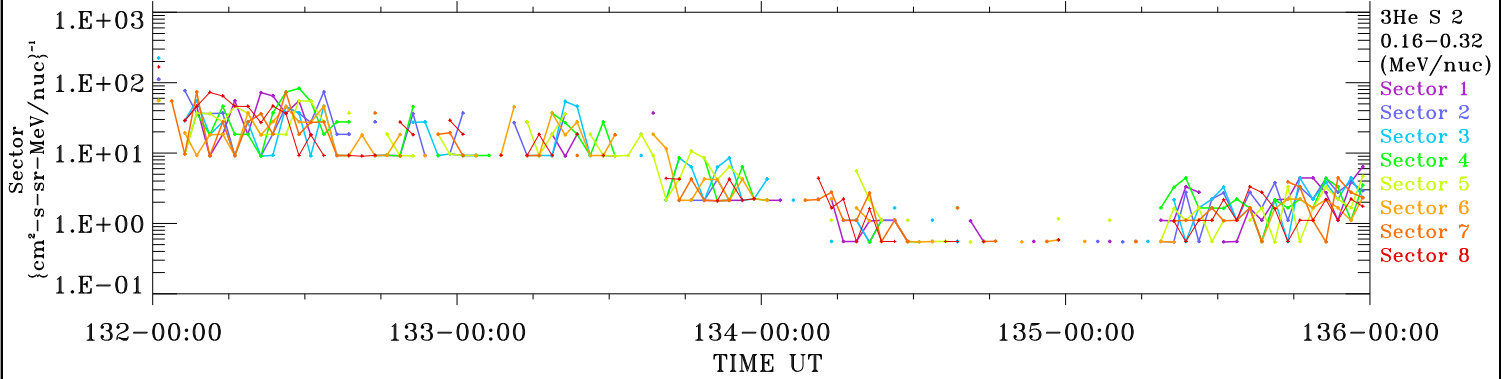

ACE ULEIS

May 11, 2024 (132) – May 15, 2024 (136)

Filter : 1,2
Plotting S/W: V3.0

udf*lister

4-Day Hourly Averages

Plotting date: May 16 2024 10:34

3He

3He

3He

3He