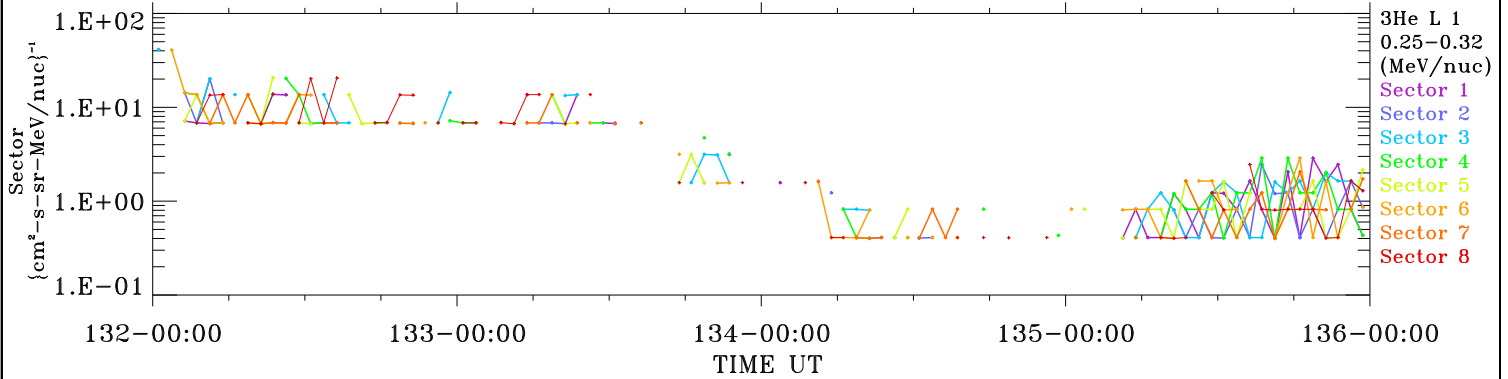

ACE ULEIS

May 11, 2024 (132) – May 15, 2024 (136)

Filter : 1,2
Plotting S/W: V3.0

udf*lister

4-Day Hourly Averages

Plotting date: May 16 2024 10:34

3He

3He

3He

3He