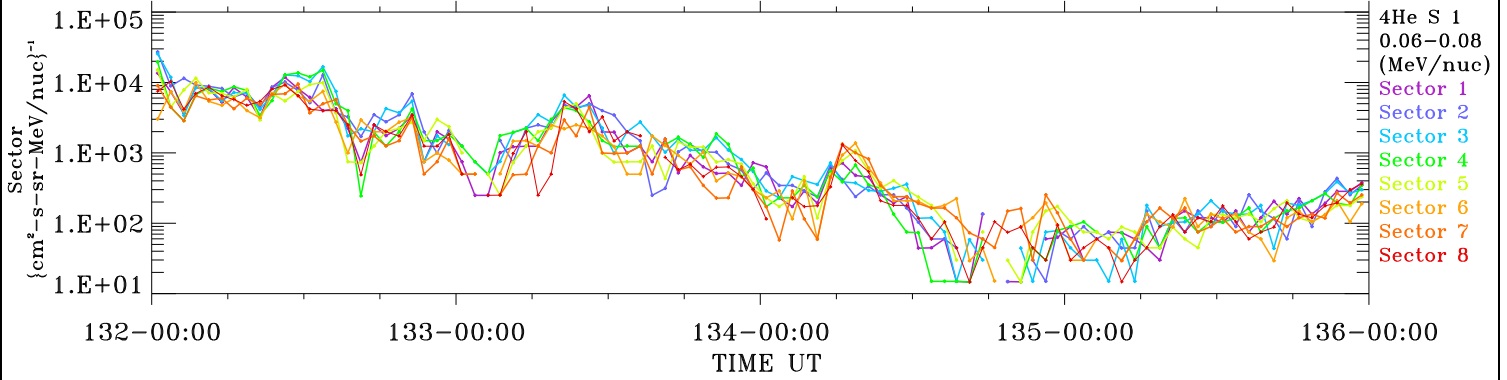

ACE ULEIS

May 11, 2024 (132) – May 15, 2024 (136)

Filter : 1,2
Plotting S/W: V3.0

udf*lister

4-Day Hourly Averages

Plotting date: May 16 2024 10:34

4He

4He