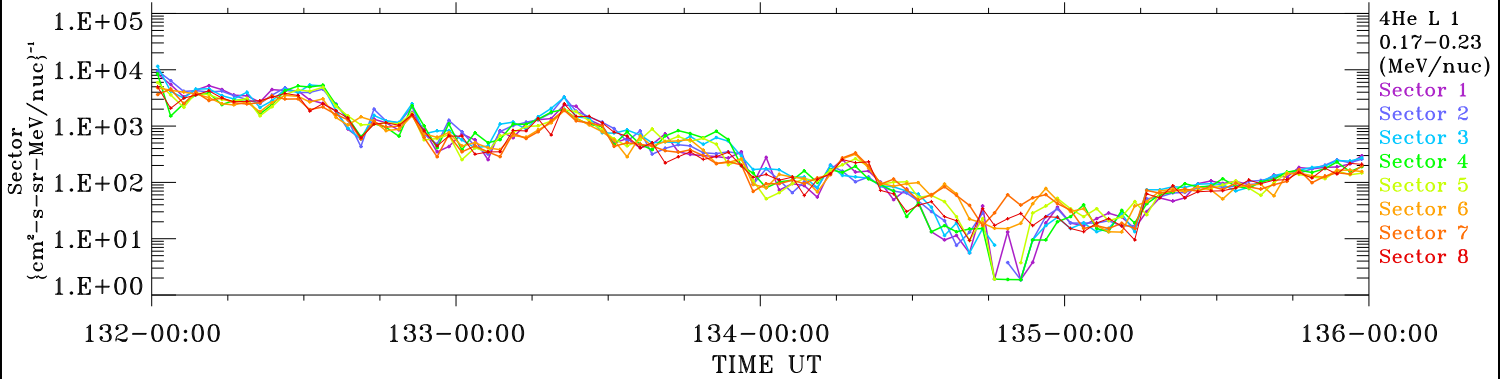

ACE ULEIS

May 11, 2024 (132) – May 15, 2024 (136)

Filter : 1,2
Plotting S/W: V3.0

udf*lister

4-Day Hourly Averages

Plotting date: May 16 2024 10:34

4He

4He

4He

4He