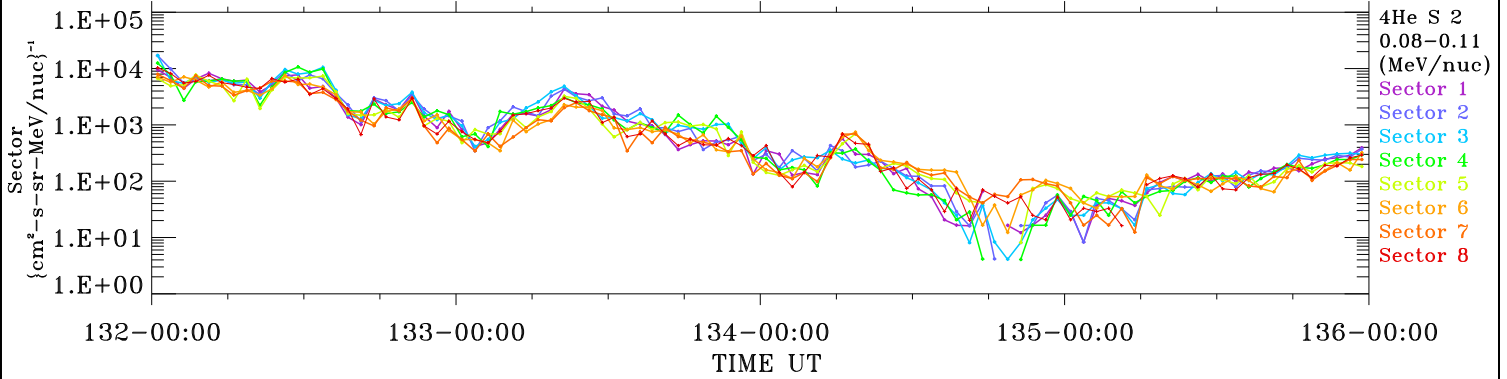

ACE ULEIS

May 11, 2024 (132) – May 15, 2024 (136)

Filter : 1,2
Plotting S/W: V3.0

udf*lister

4-Day Hourly Averages

Plotting date: May 16 2024 10:34

4He

4He