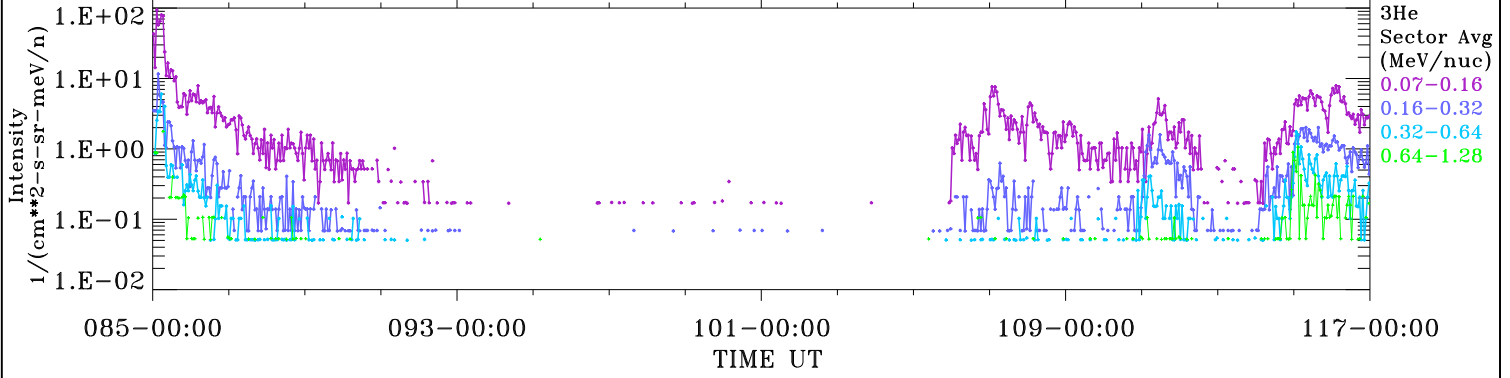

ACE ULEIS

Mar 25, 2024 (85) – Apr 26, 2024 (117)

Filter : 1,2

Plotting S/W: V3.0

Plotting date: Apr 27 2024 10:35

udf*lister

32-Day Hourly Averages

3He