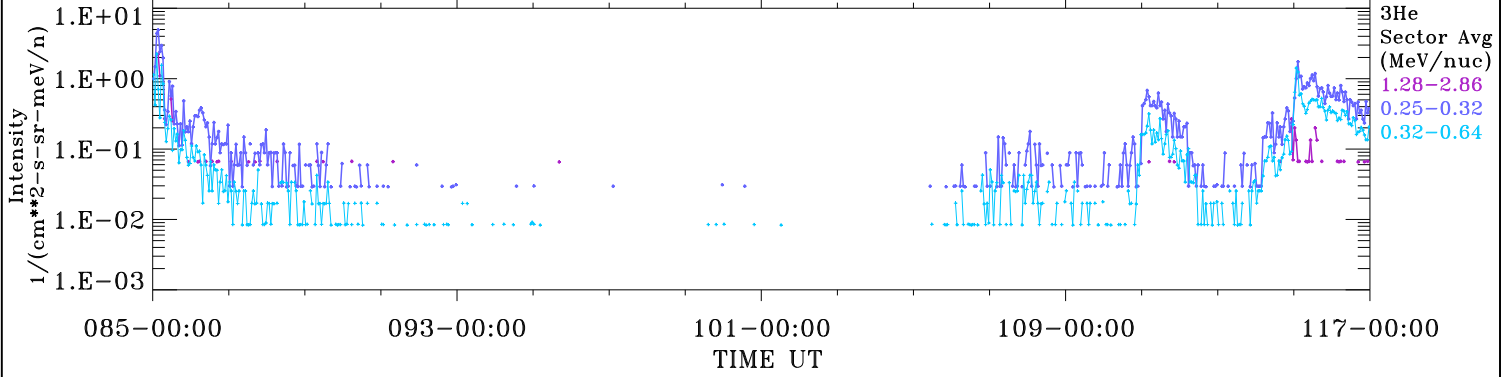

ACE ULEIS

Mar 25, 2024 (85) – Apr 26, 2024 (117)

Filter : 1,2

Plotting S/W: V3.0

Plotting date: Apr 27 2024 10:35

udf*lister

32-Day Hourly Averages

3He

3He

3He