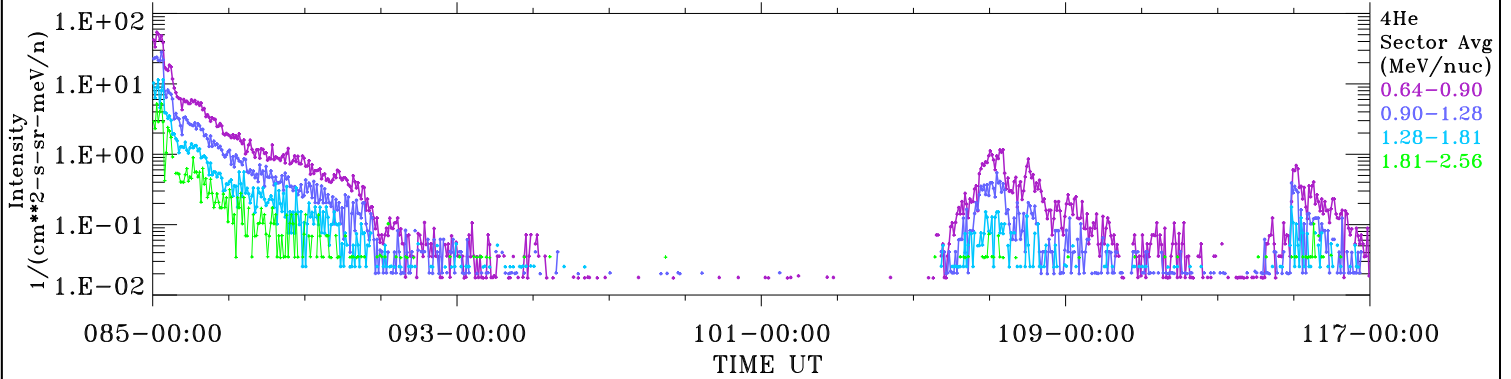

ACE ULEIS

Mar 25, 2024 (85) – Apr 26, 2024 (117)

Filter : 1,2
Plotting S/W: V3.0

udf*listner

32-Day Hourly Averages

Plotting date: Apr 27 2024 10:35

4He

4He

4He

4He