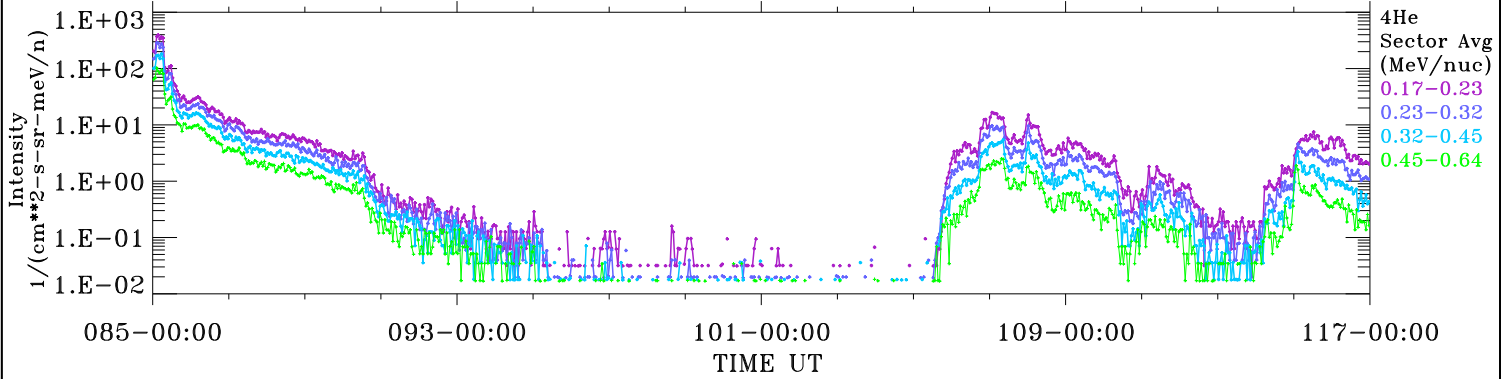

ACE ULEIS

Mar 25, 2024 (85) – Apr 26, 2024 (117)

Filter : 1,2
Plotting S/W: V3.0

udf*listner

32-Day Hourly Averages

Plotting date: Apr 27 2024 10:35

4He

4He