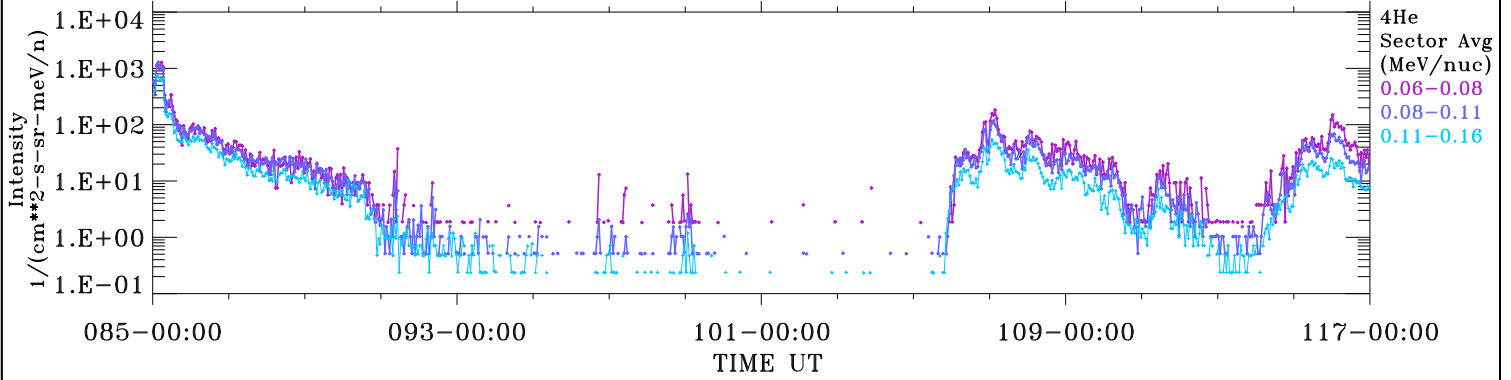

ACE ULEIS

Mar 25, 2024 (85) – Apr 26, 2024 (117)

Filter : 1,2
Plotting S/W: V3.0

udf*listner

32-Day Hourly Averages

Plotting date: Apr 27 2024 10:35

4He

4He