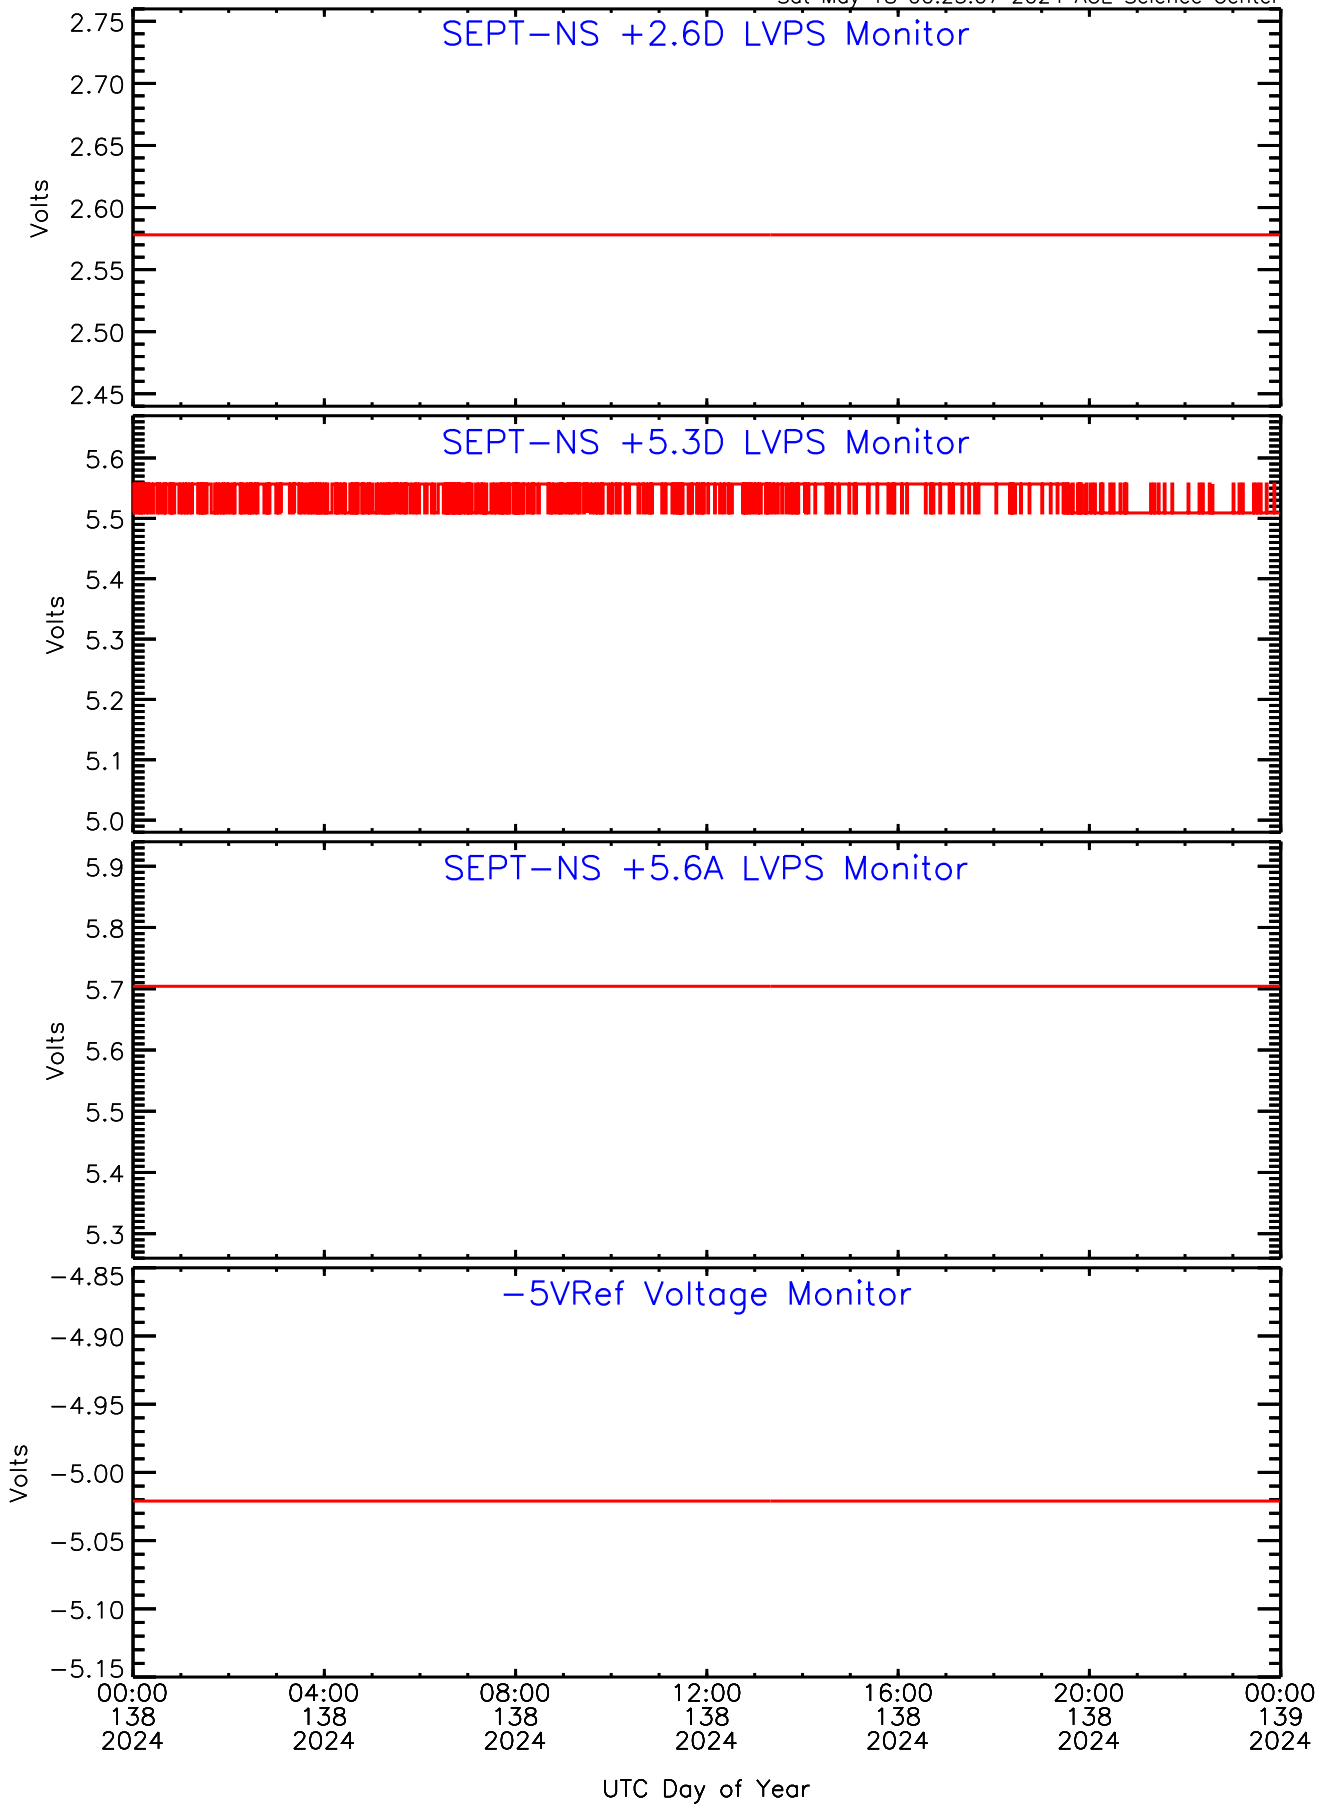

SEP-Central ahead Housekeeping Data for 2024-138

Sat May 18 00:23:06 2024 ACE Science Center

SEP-Central ahead Housekeeping Data for 2024-138

Sat May 18 00:23:06 2024 ACE Science Center

SEP-Central ahead Housekeeping Data for 2024-138

Sat May 18 00:23:07 2024 ACE Science Center

SEP-Central ahead Housekeeping Data for 2024-138

Sat May 18 00:23:07 2024 ACE Science Center

SEP-Central ahead Housekeeping Data for 2024-138

Sat May 18 00:23:07 2024 ACE Science Center