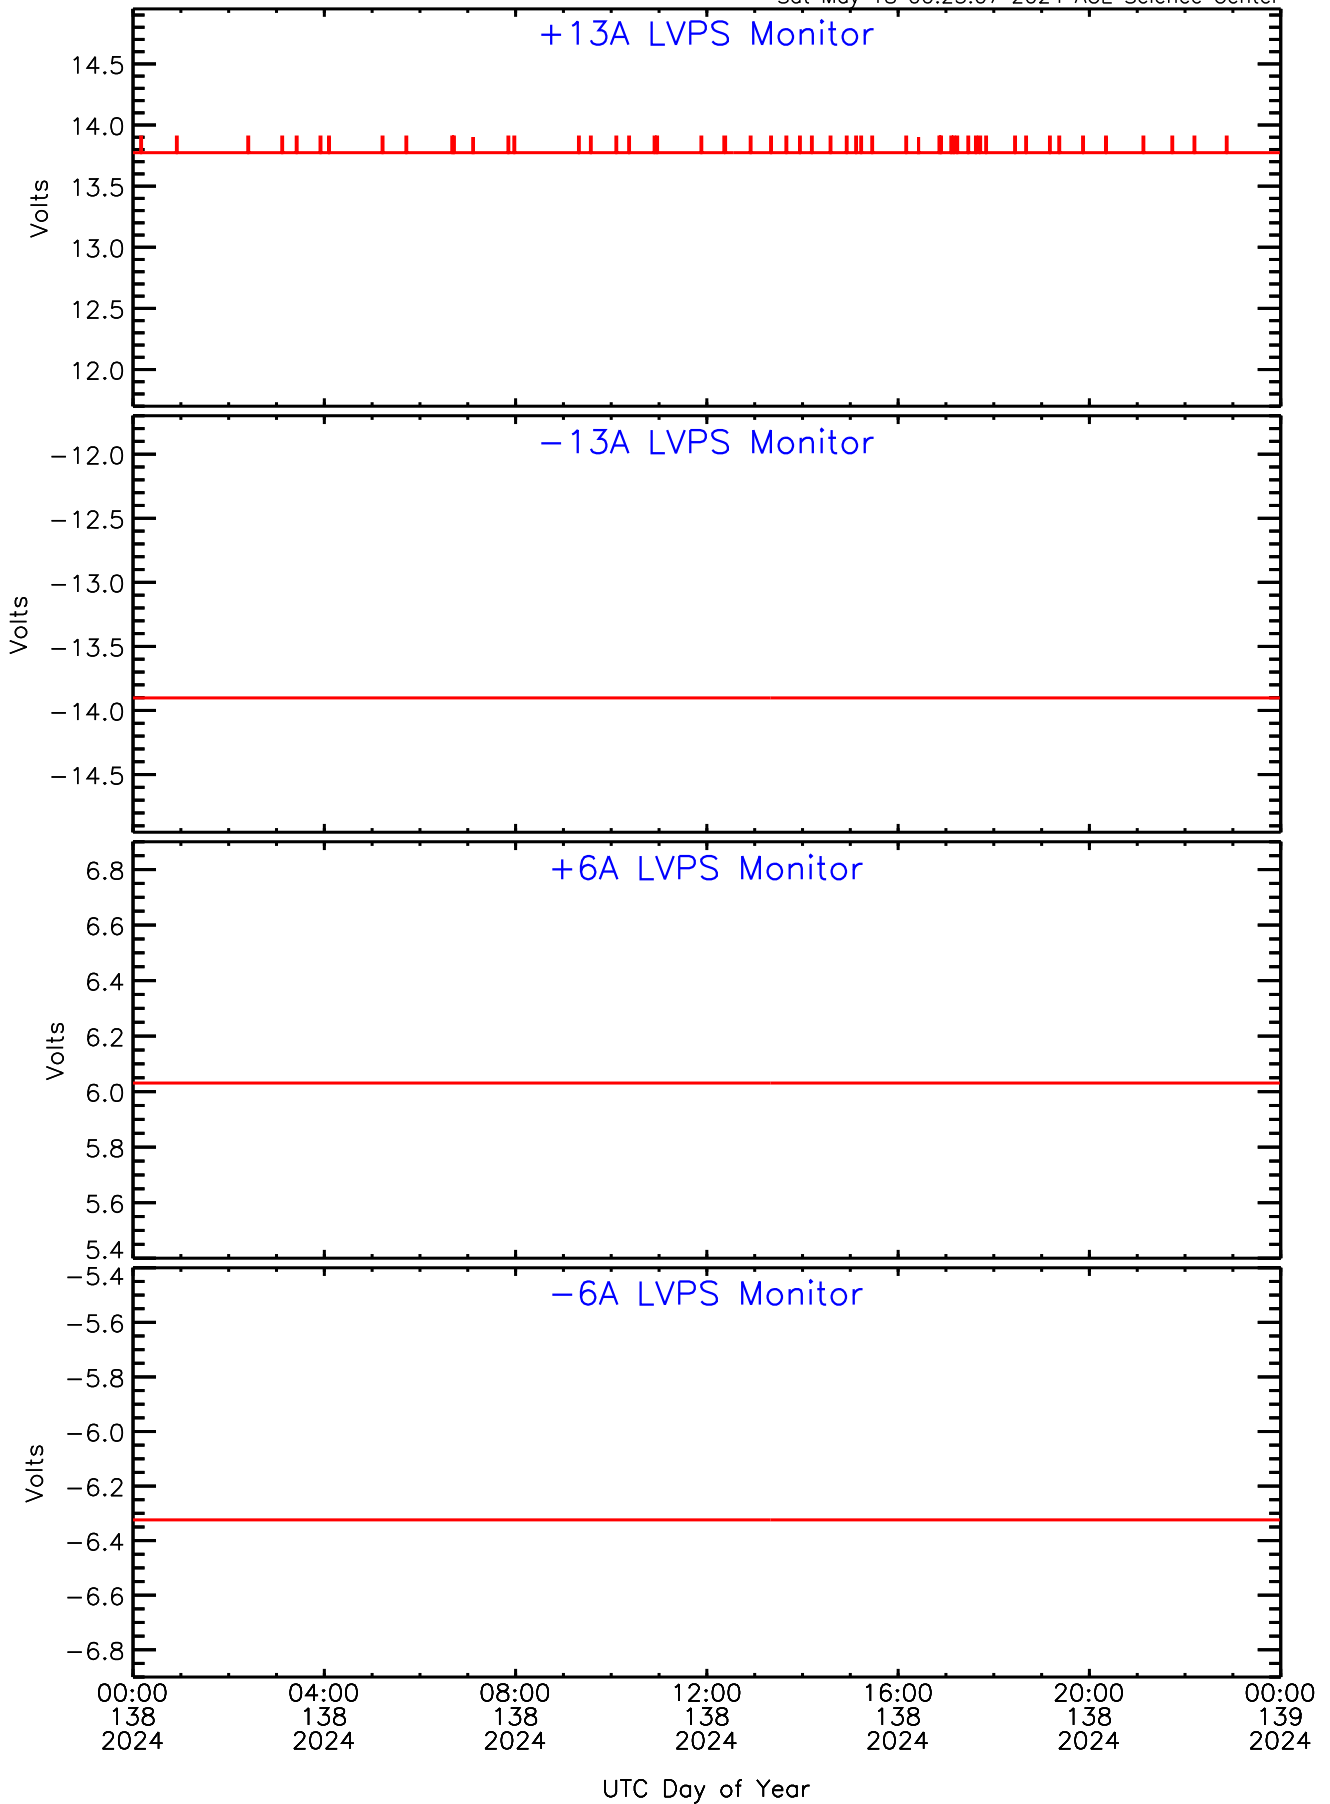

SEP-Central ahead Housekeeping Data for 2024-138

Sat May 18 00:23:06 2024 ACE Science Center

SEP-Central ahead Housekeeping Data for 2024-138

Sat May 18 00:23:06 2024 ACE Science Center

SEP-Central ahead Housekeeping Data for 2024-138

Sat May 18 00:23:07 2024 ACE Science Center

SEP-Central ahead Housekeeping Data for 2024-138

Sat May 18 00:23:07 2024 ACE Science Center

SEP-Central ahead Housekeeping Data for 2024-138

Sat May 18 00:23:07 2024 ACE Science Center