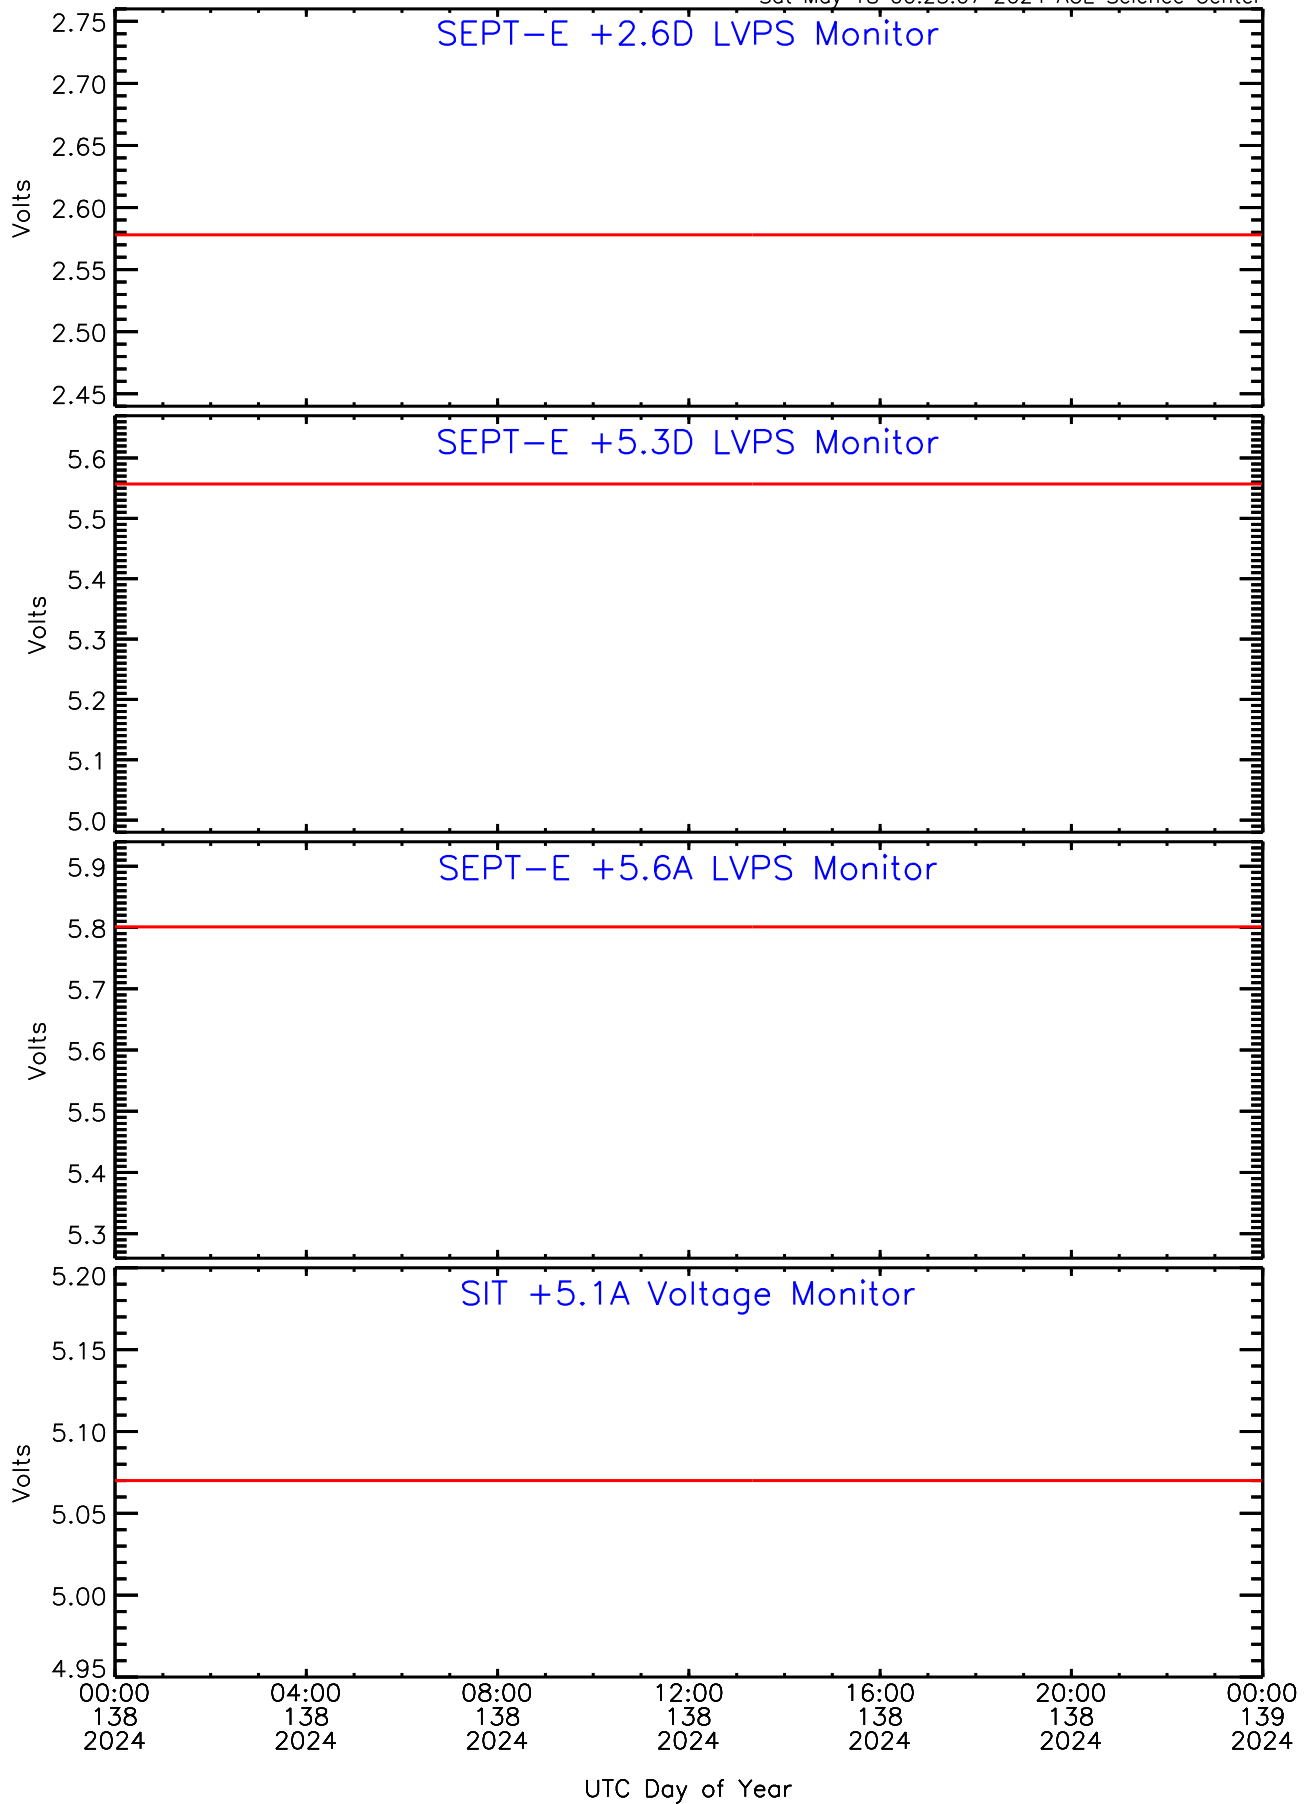

Sat May 18 00:23:07 2024 ACE Science Center

SEP-Central ahead Housekeeping Data for 2024-138

Sat May 18 00:23:07 2024 ACE Science Center

SEP-Central ahead Housekeeping Data for 2024-138

Sat May 18 00:23:07 2024 ACE Science Center