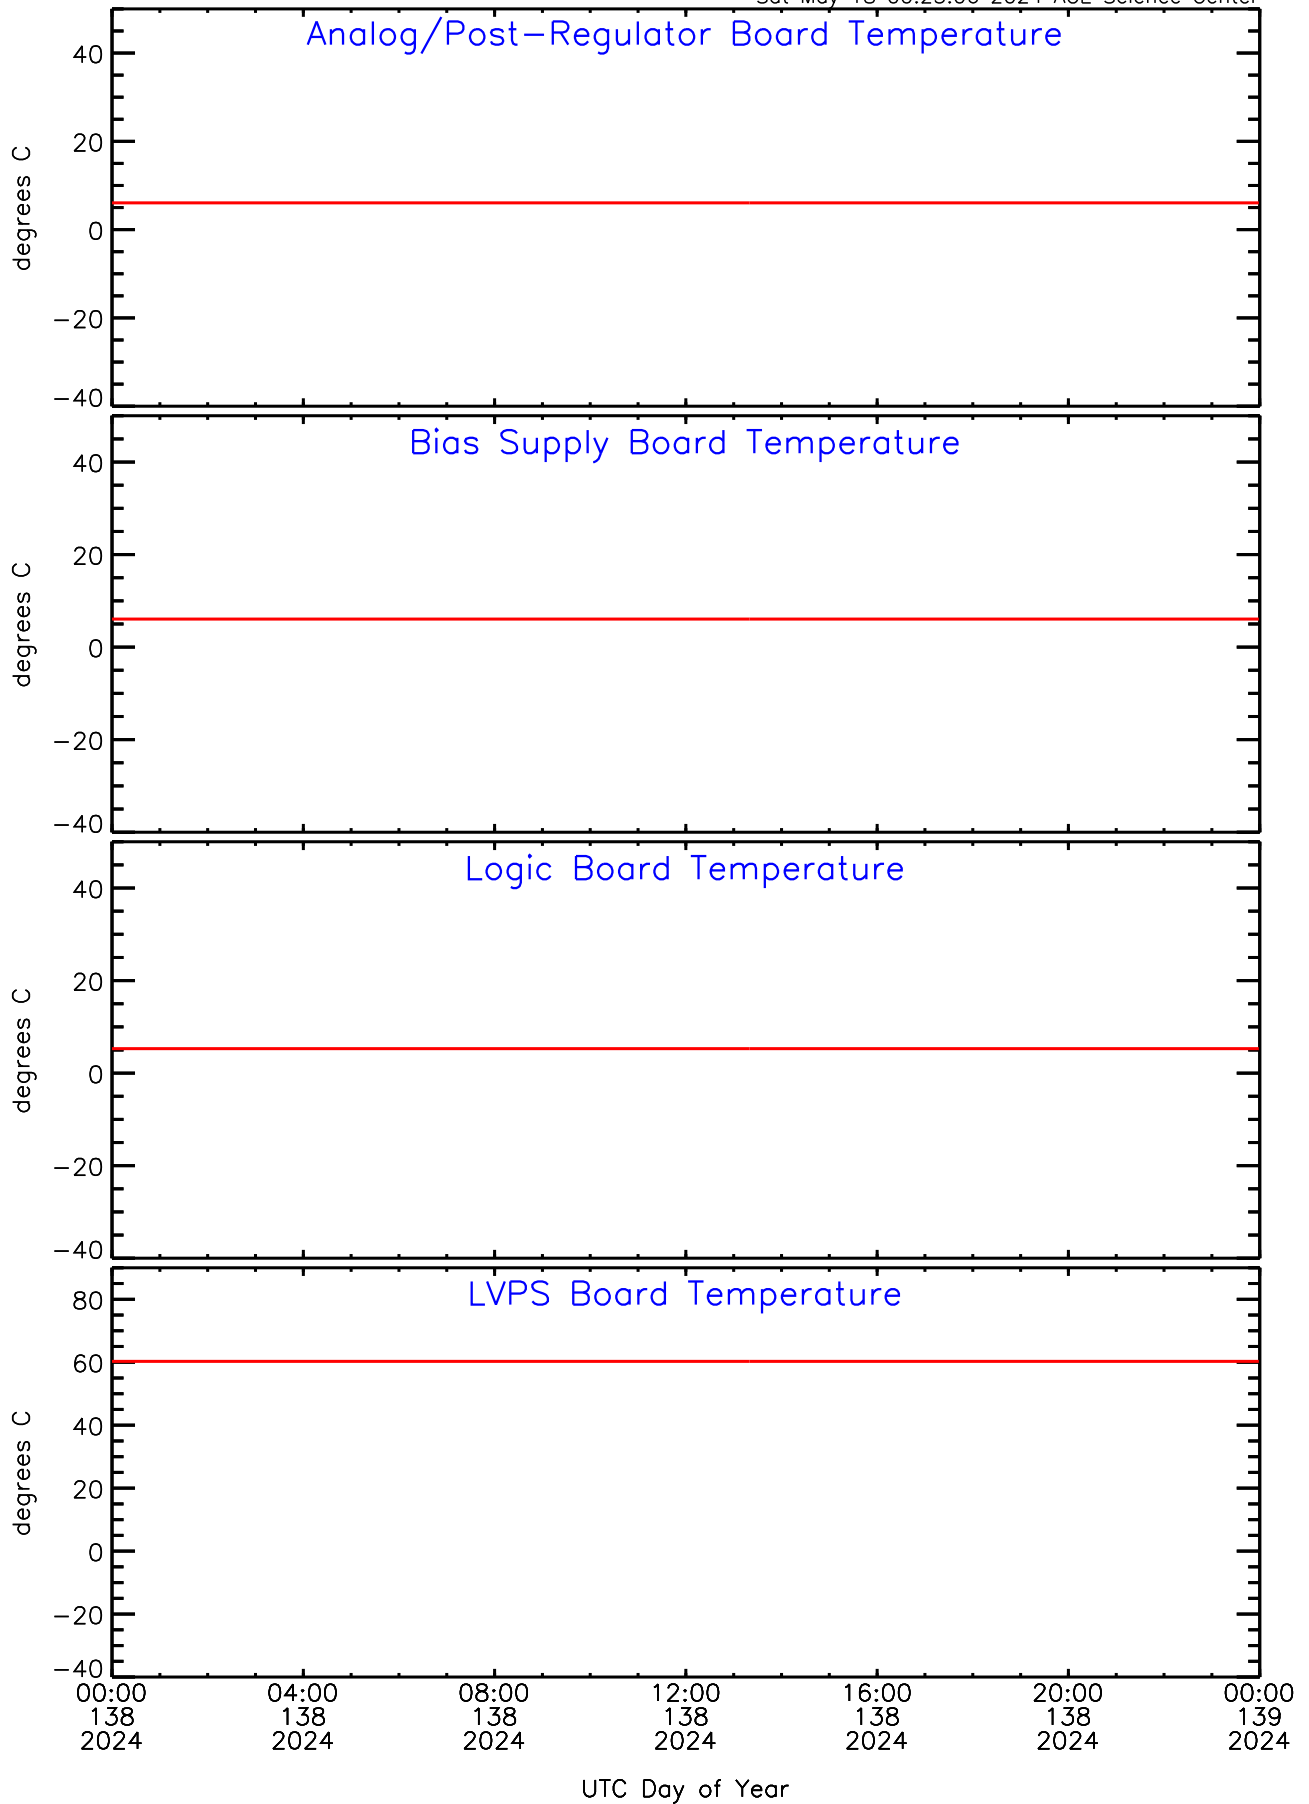

SEP-Central ahead Housekeeping Data for 2024-138

Sat May 18 00:23:06 2024 ACE Science Center

SEP-Central ahead Housekeeping Data for 2024-138

Sat May 18 00:23:06 2024 ACE Science Center

SEP-Central ahead Housekeeping Data for 2024-138

Sat May 18 00:23:07 2024 ACE Science Center

SEP-Central ahead Housekeeping Data for 2024-138

Sat May 18 00:23:07 2024 ACE Science Center

SEP-Central ahead Housekeeping Data for 2024-138

Sat May 18 00:23:07 2024 ACE Science Center