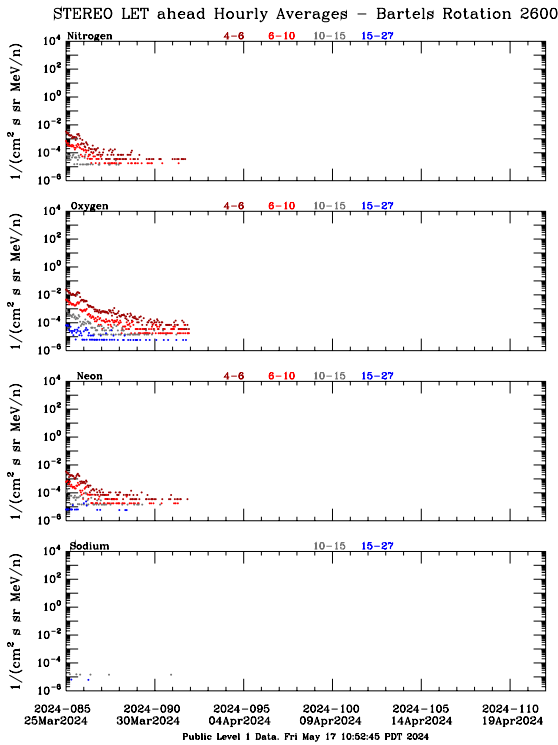

# LET Public Level 1 Hourly Averages, for Bartels Rotation 2600: 27-day period starting Mar 25 2024 (2024-085)

Ahead

Behind