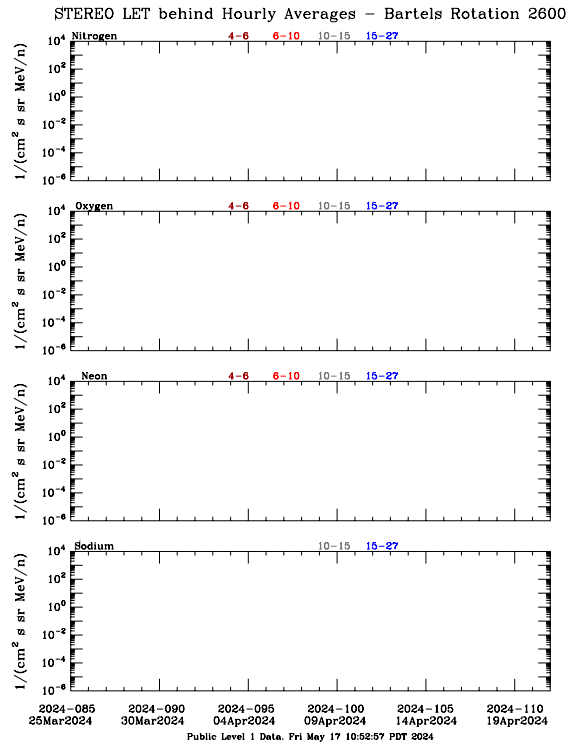

# LET Public Level 1 Hourly Averages, for Bartels Rotation 2600: 27-day period starting Mar 25 2024 (2024-085)

Ahead

Behind