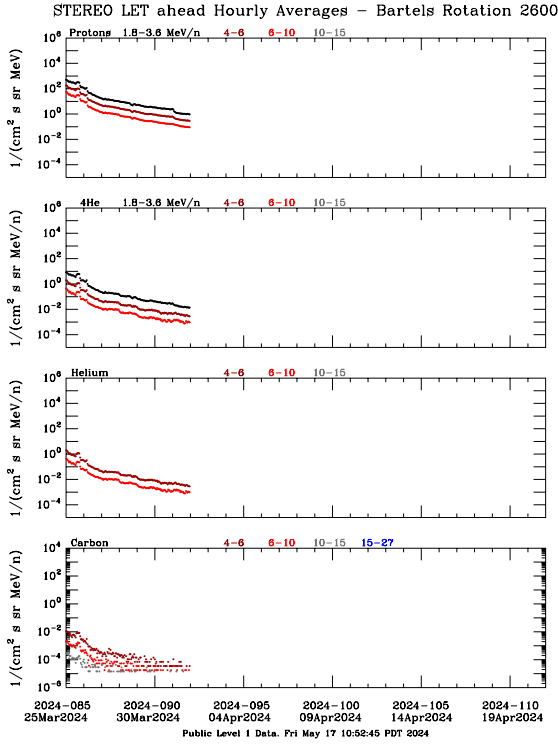

# LET Public Level 1 Hourly Averages, for Bartels Rotation 2600: 27-day period starting Mar 25 2024 (2024-085)

Ahead

Behind