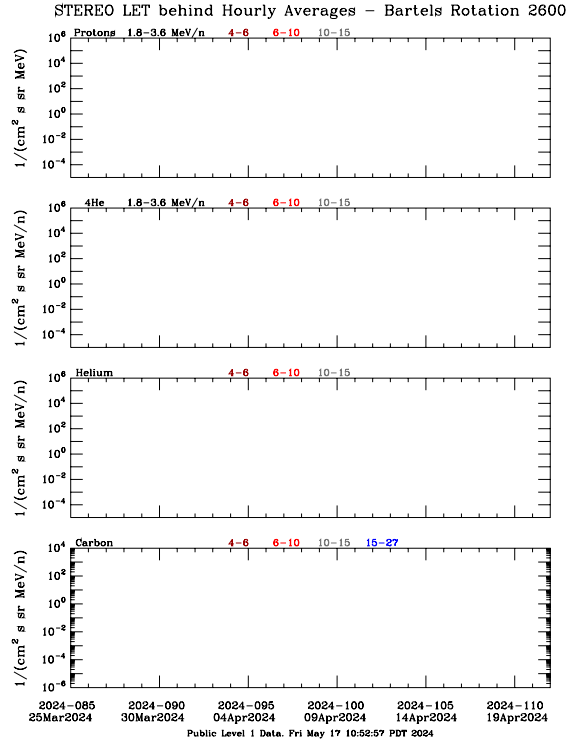

# LET Public Level 1 Hourly Averages, for Bartels Rotation 2600: 27-day period starting Mar 25 2024 (2024-085)

Ahead

Behind