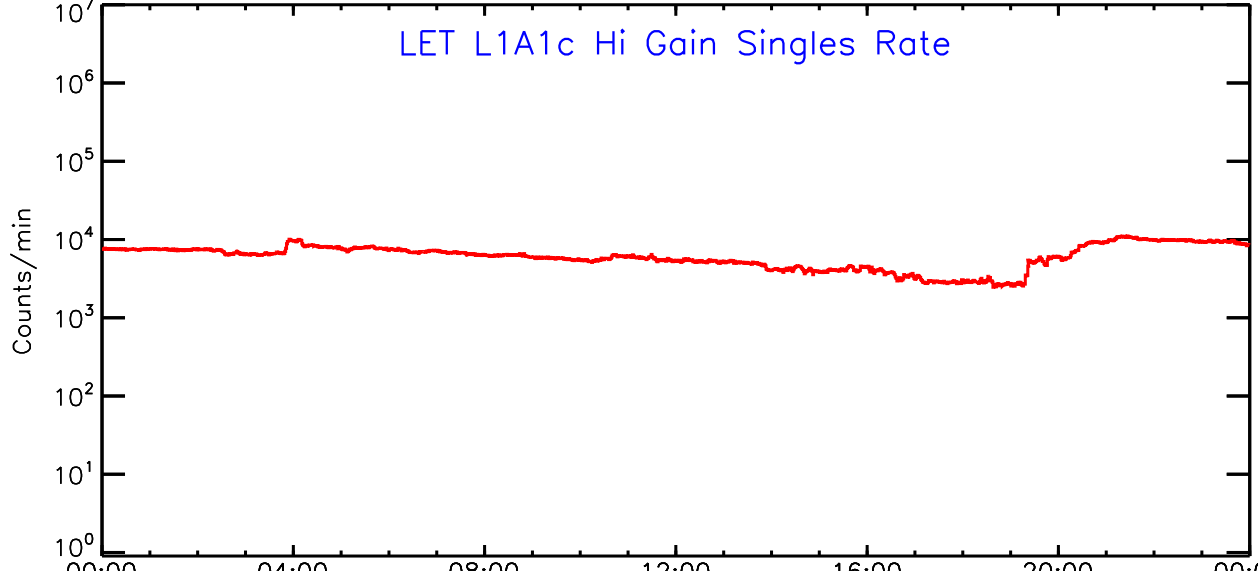

LET ahead Hi-Gain SINGLES RATES Data for 2024-138

Sat May 18 10:11:39 2024 ACE Science Center

00:00 04:00 08:00 12:00 16:00 20:00 00:00
138 138 138 138 138 138 139
2024 2024 2024 2024 2024 2024 2024

UTC Day of Year