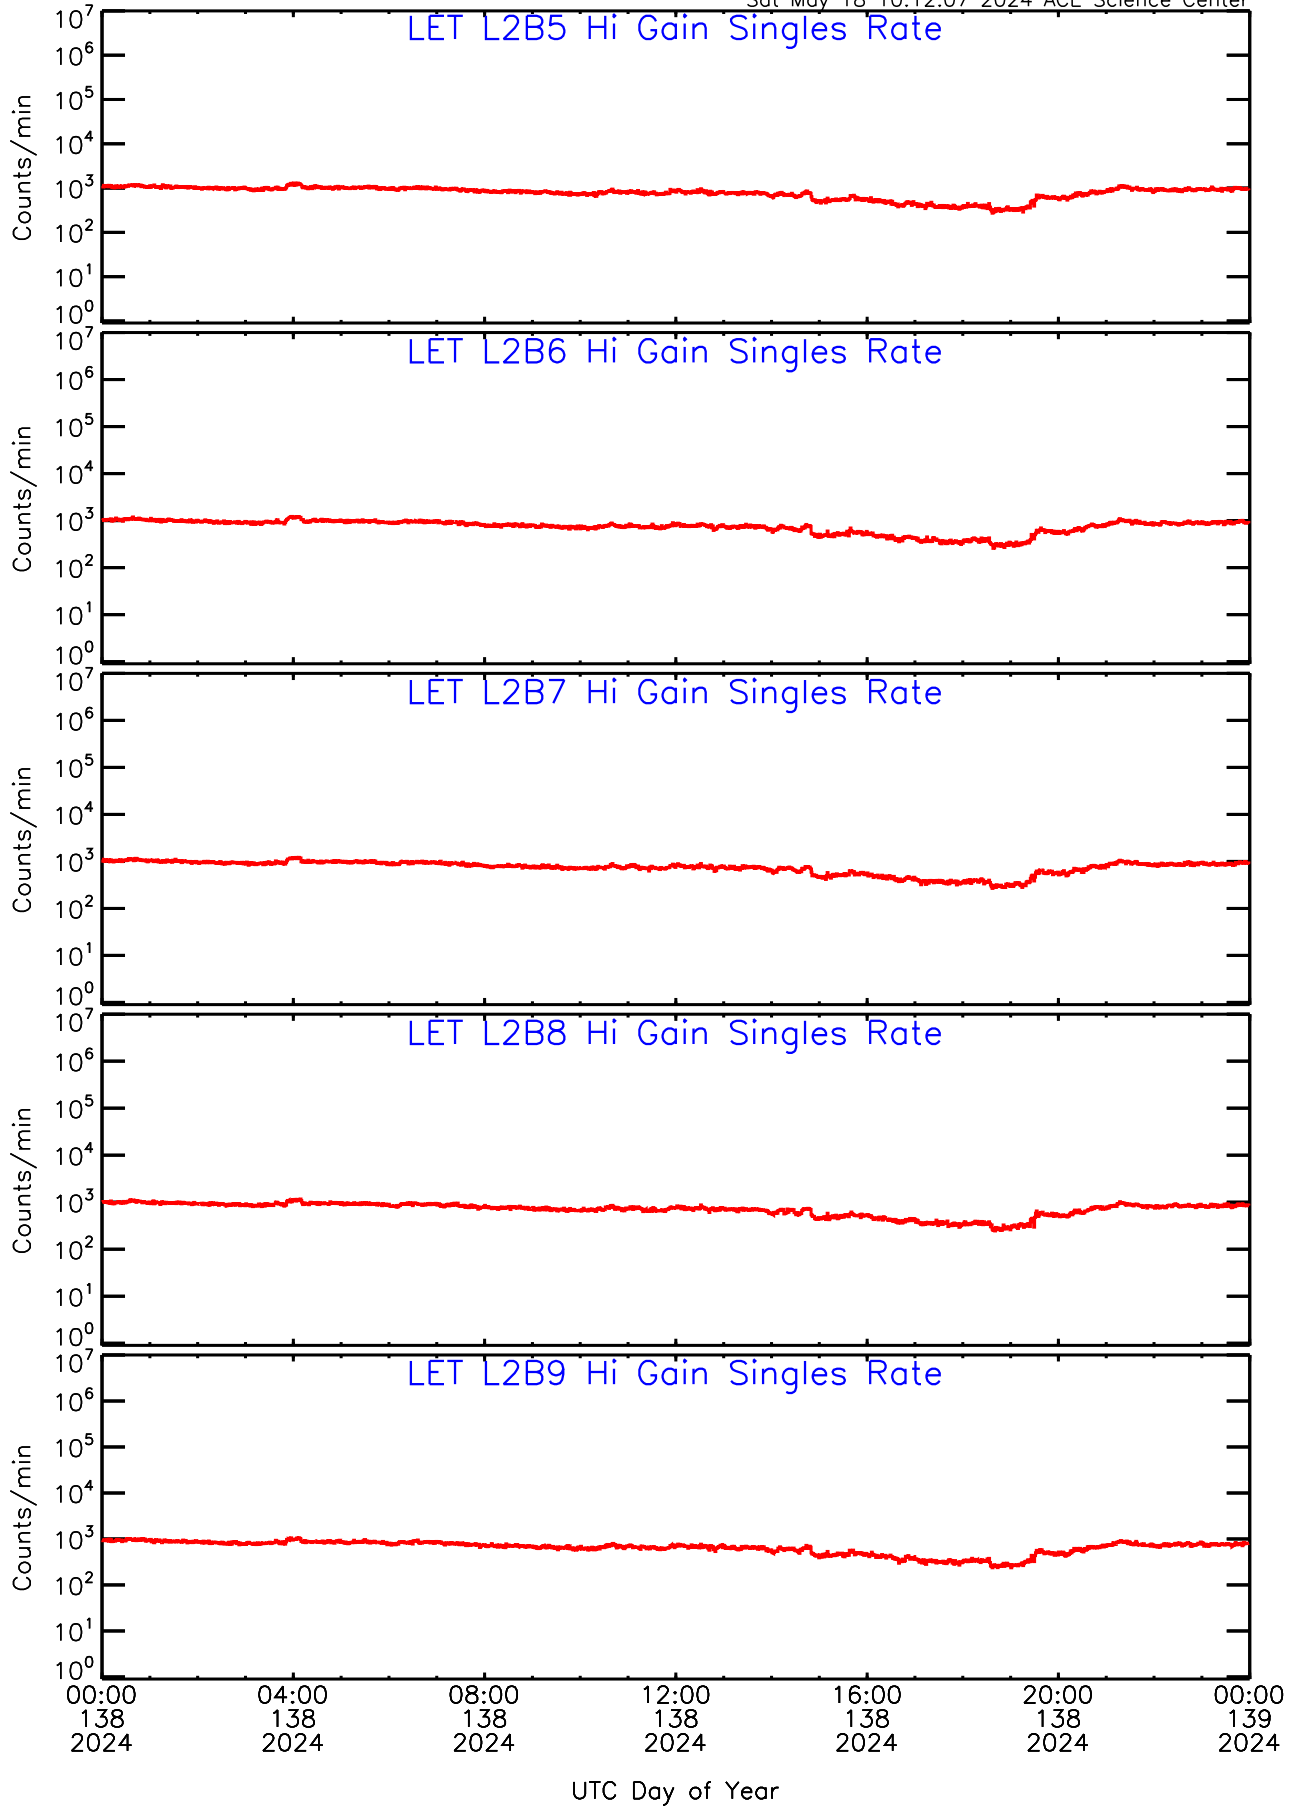

LET ahead Hi-Gain SINGLES RATES Data for 2024-138

Sat May 18 10:12:07 2024 ACE Science Center