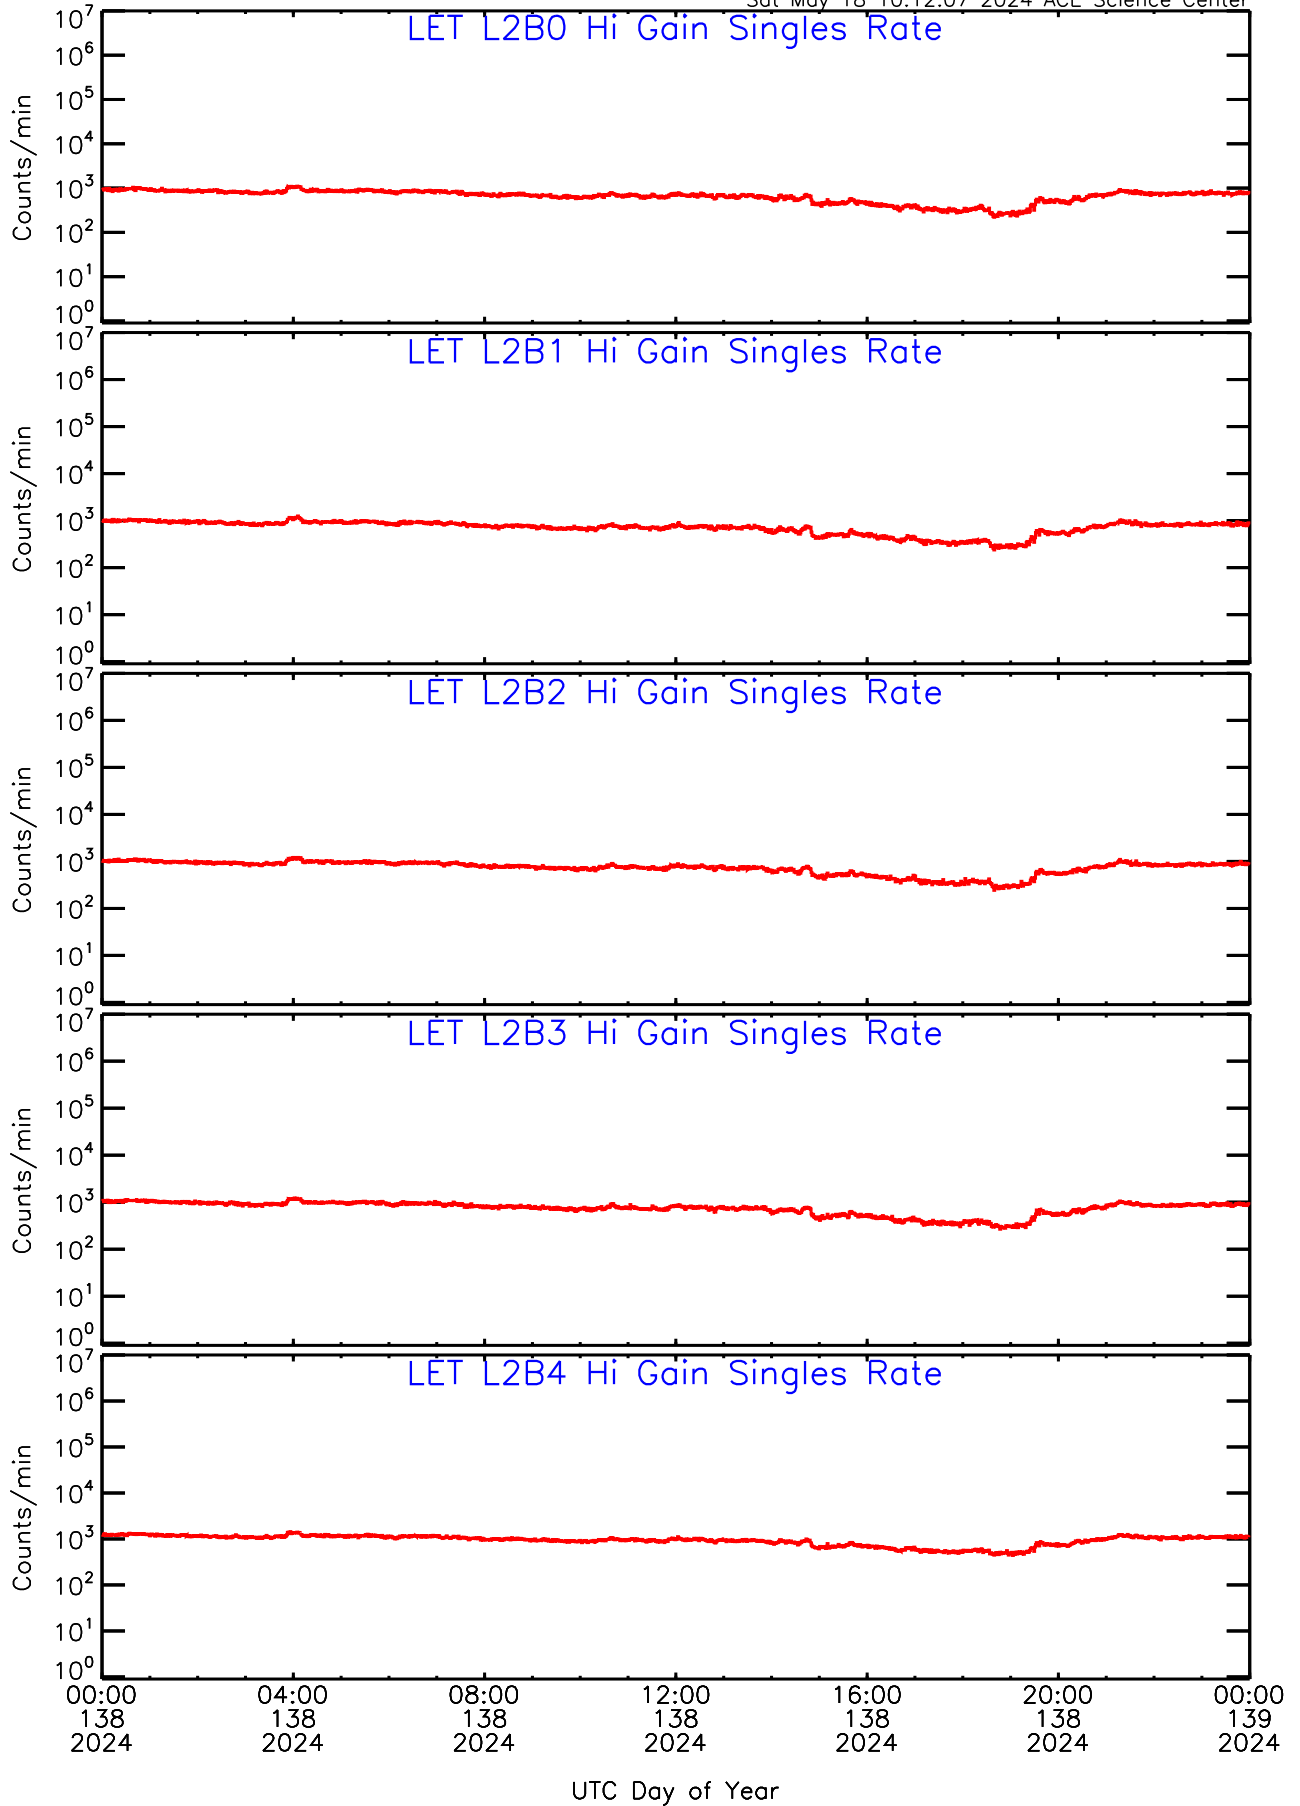

LET ahead Hi-Gain SINGLES RATES Data for 2024-138

Sat May 18 10:12:07 2024 ACE Science Center