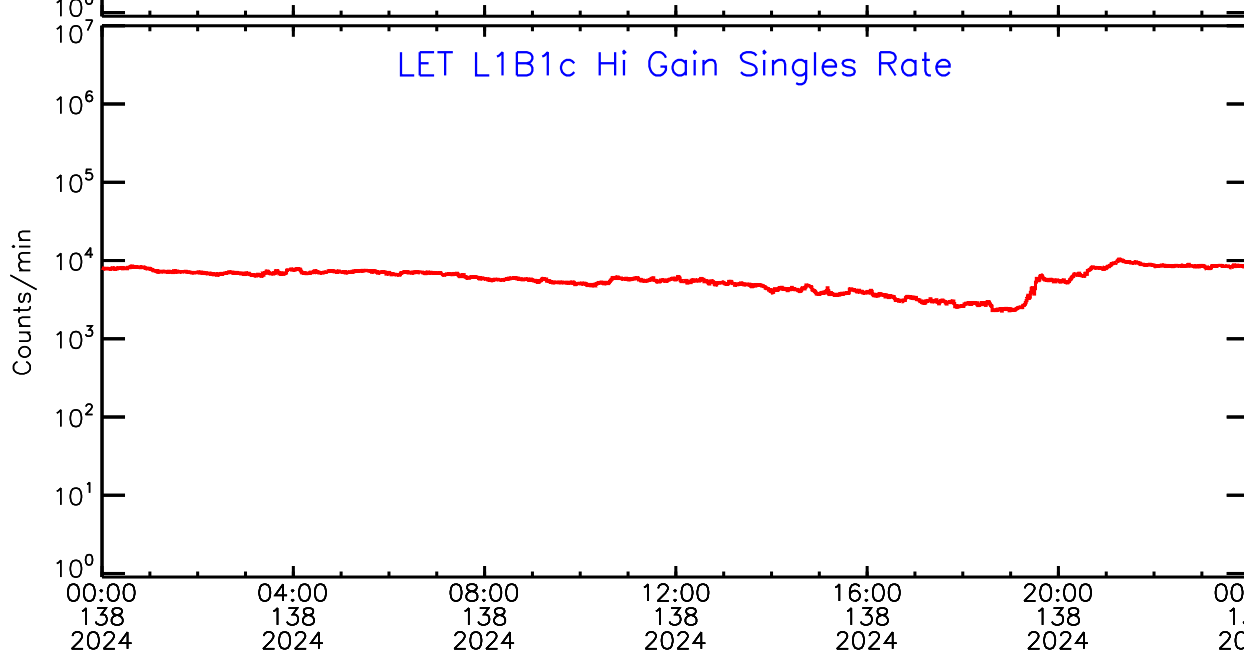

LET ahead Hi-Gain SINGLES RATES Data for 2024-138

Sat May 18 10:11:39 2024 ACE Science Center

UTC Day of Year