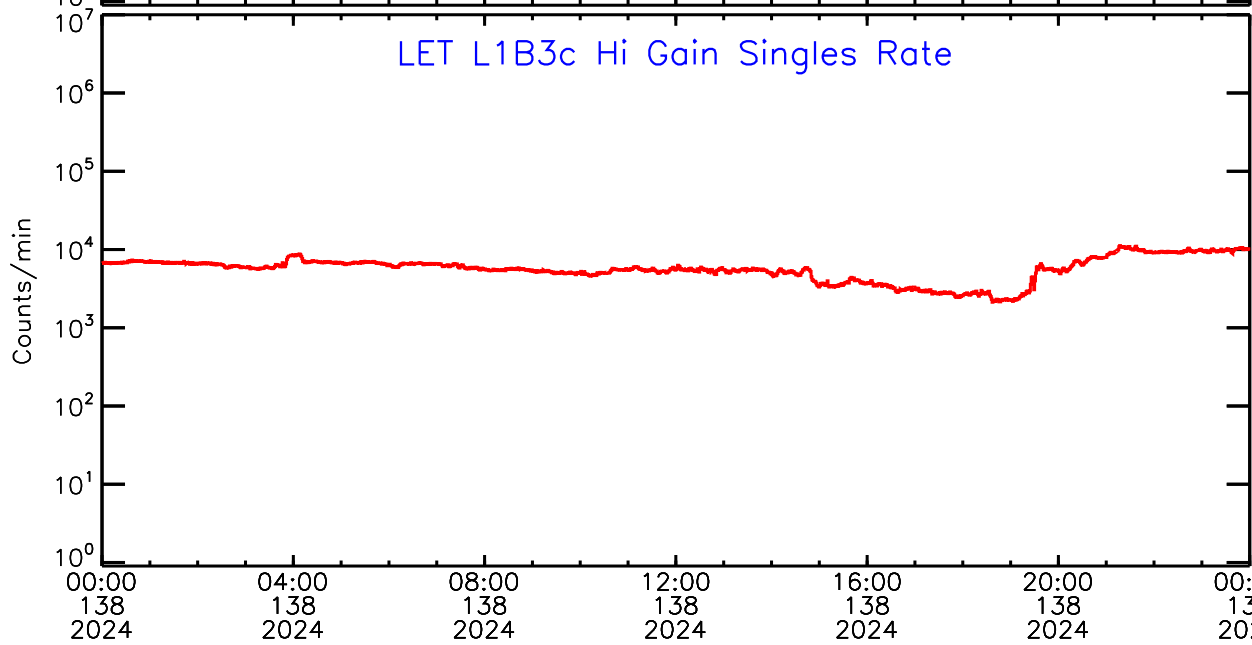

LET ahead Hi-Gain SINGLES RATES Data for 2024-138

Sat May 18 10:11:39 2024 ACE Science Center

UTC Day of Year