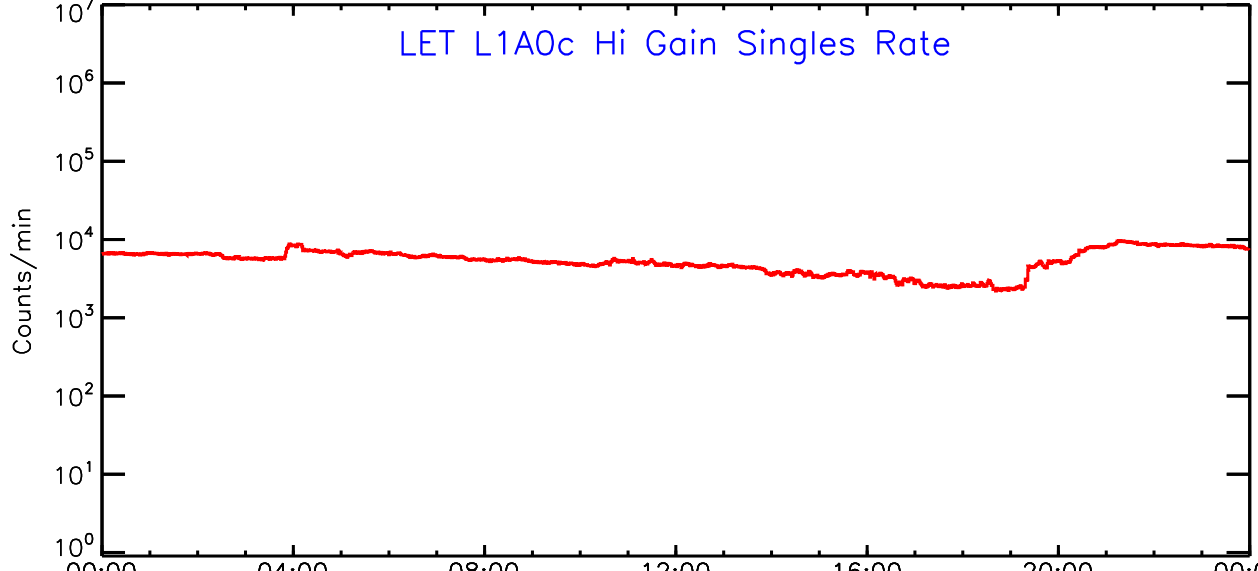

# LET ahead Hi-Gain SINGLES RATES Data for 2024-138

Sat May 18 10:11:39 2024 ACE Science Center

00:00 04:00 08:00 12:00 16:00 20:00 00:00  
138 138 138 138 138 138 139  
2024 2024 2024 2024 2024 2024 2024