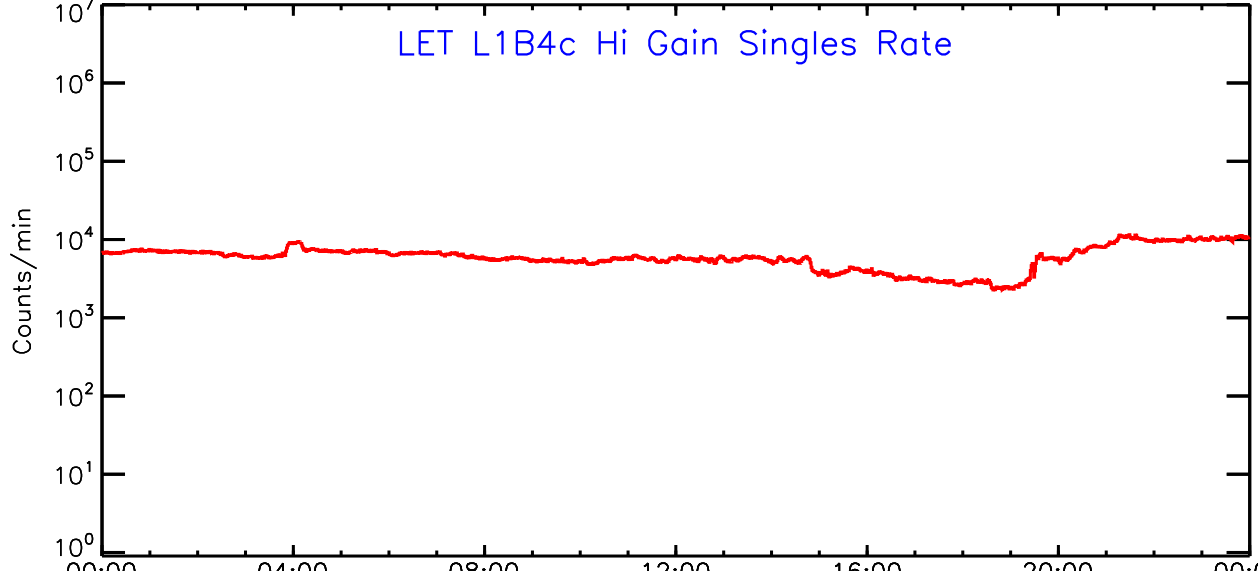

LET ahead Hi-Gain SINGLES RATES Data for 2024-138

Sat May 18 10:11:39 2024 ACE Science Center

00:00 04:00 08:00 12:00 16:00 20:00 00:00
138 138 138 138 138 138 139
2024 2024 2024 2024 2024 2024 2024

UTC Day of Year