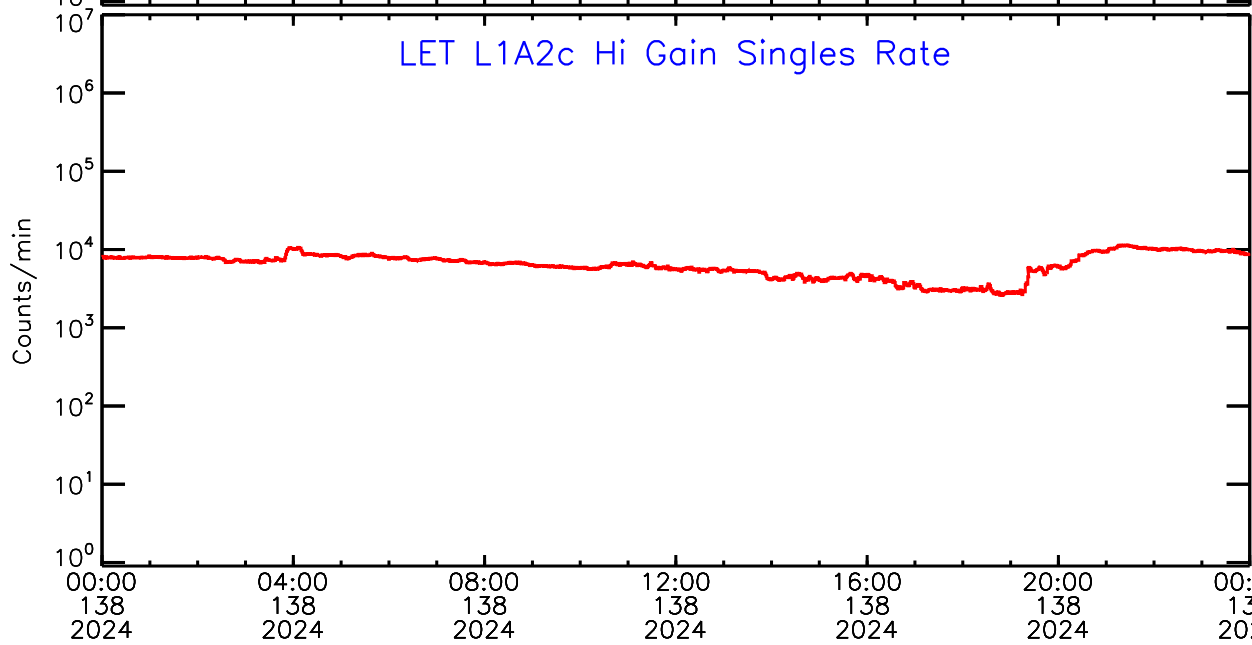

LET ahead Hi-Gain SINGLES RATES Data for 2024-138

Sat May 18 10:11:39 2024 ACE Science Center

UTC Day of Year