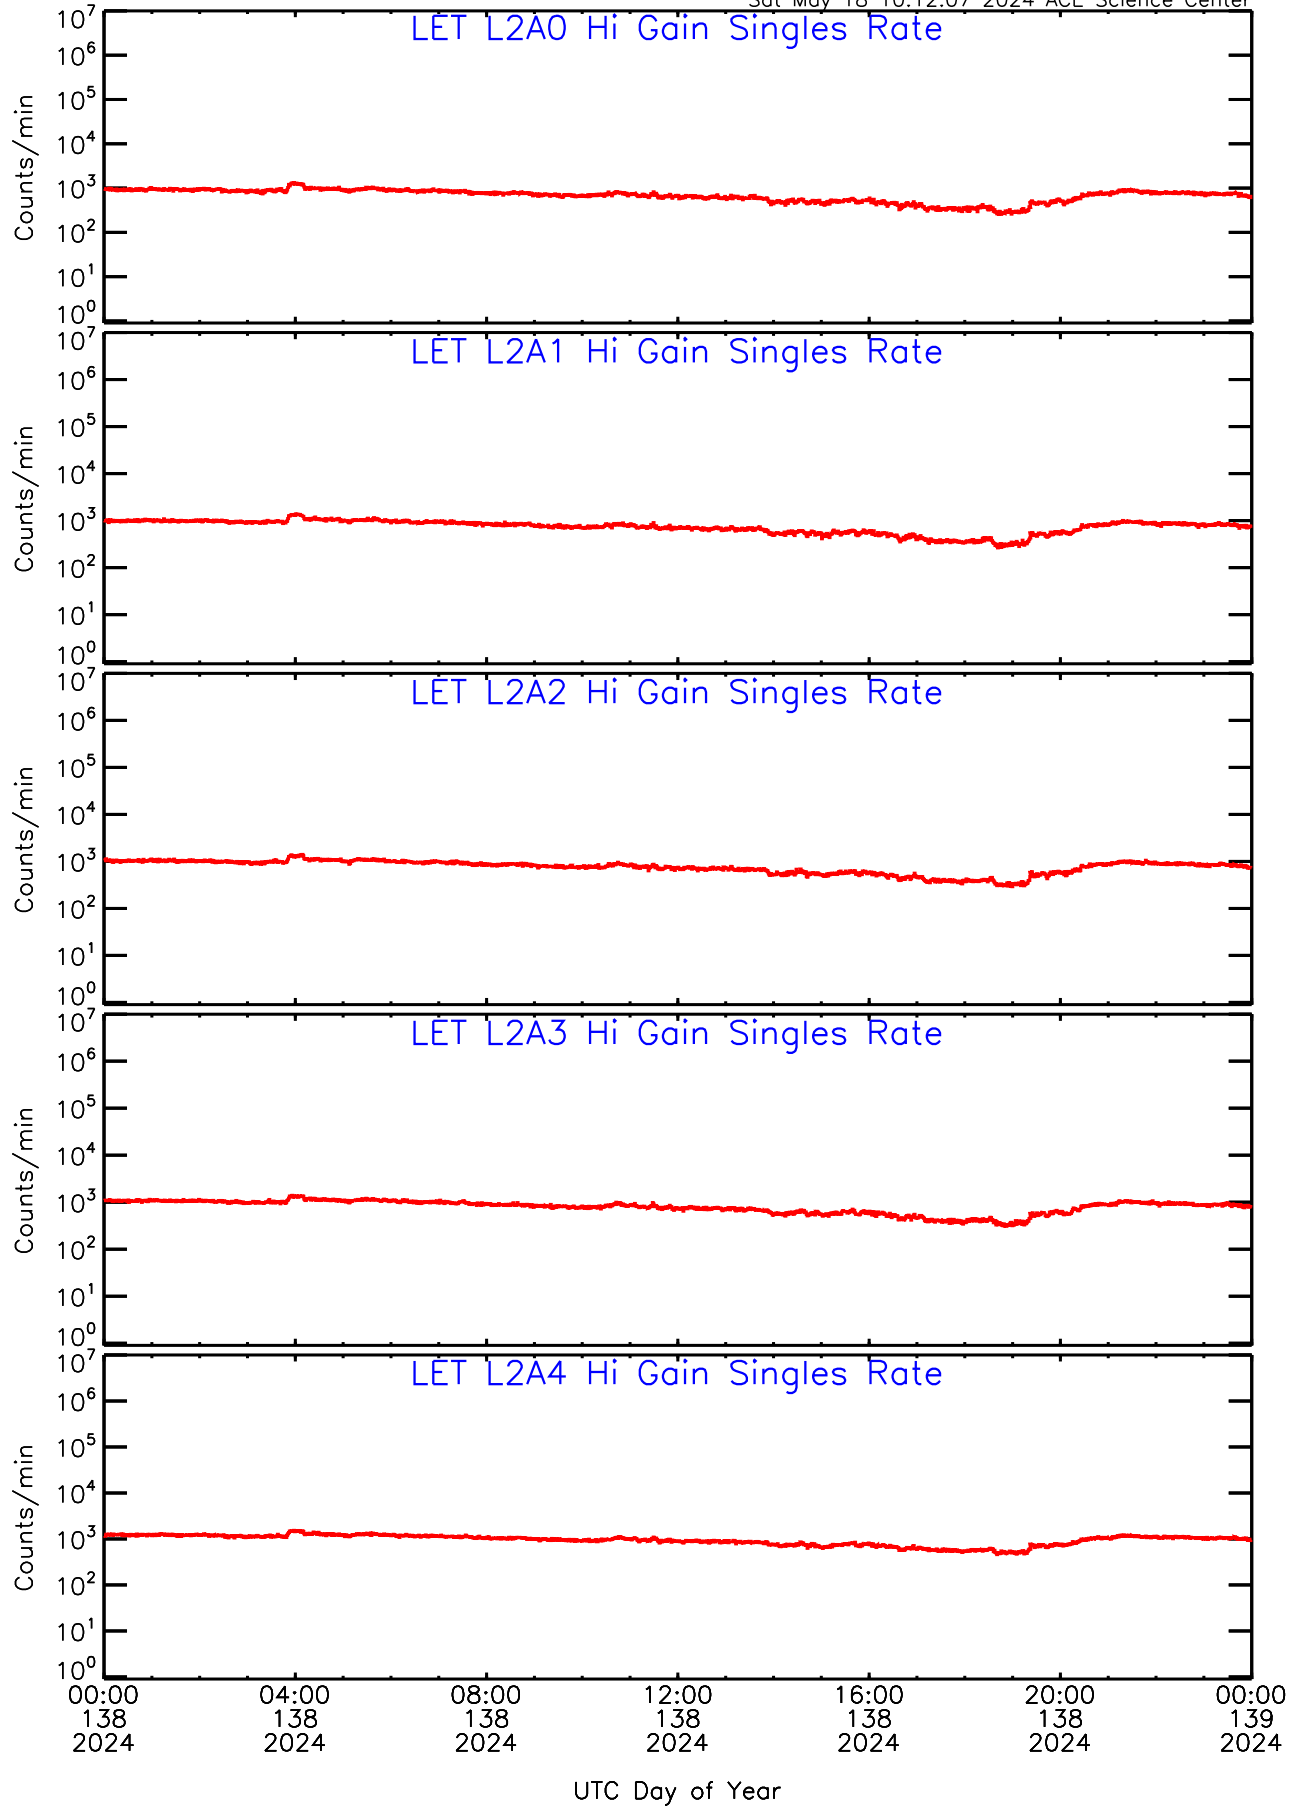

LET ahead Hi-Gain SINGLES RATES Data for 2024-138

Sat May 18 10:12:07 2024 ACE Science Center