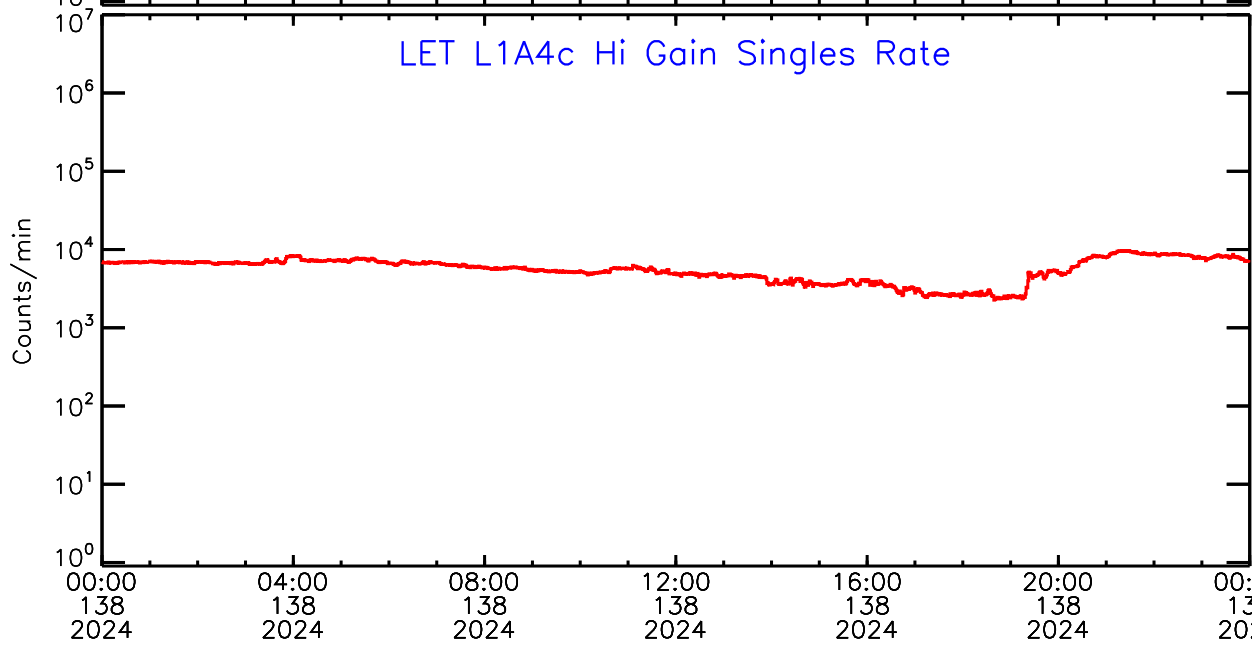

LET ahead Hi-Gain SINGLES RATES Data for 2024-138

Sat May 18 10:11:39 2024 ACE Science Center

UTC Day of Year