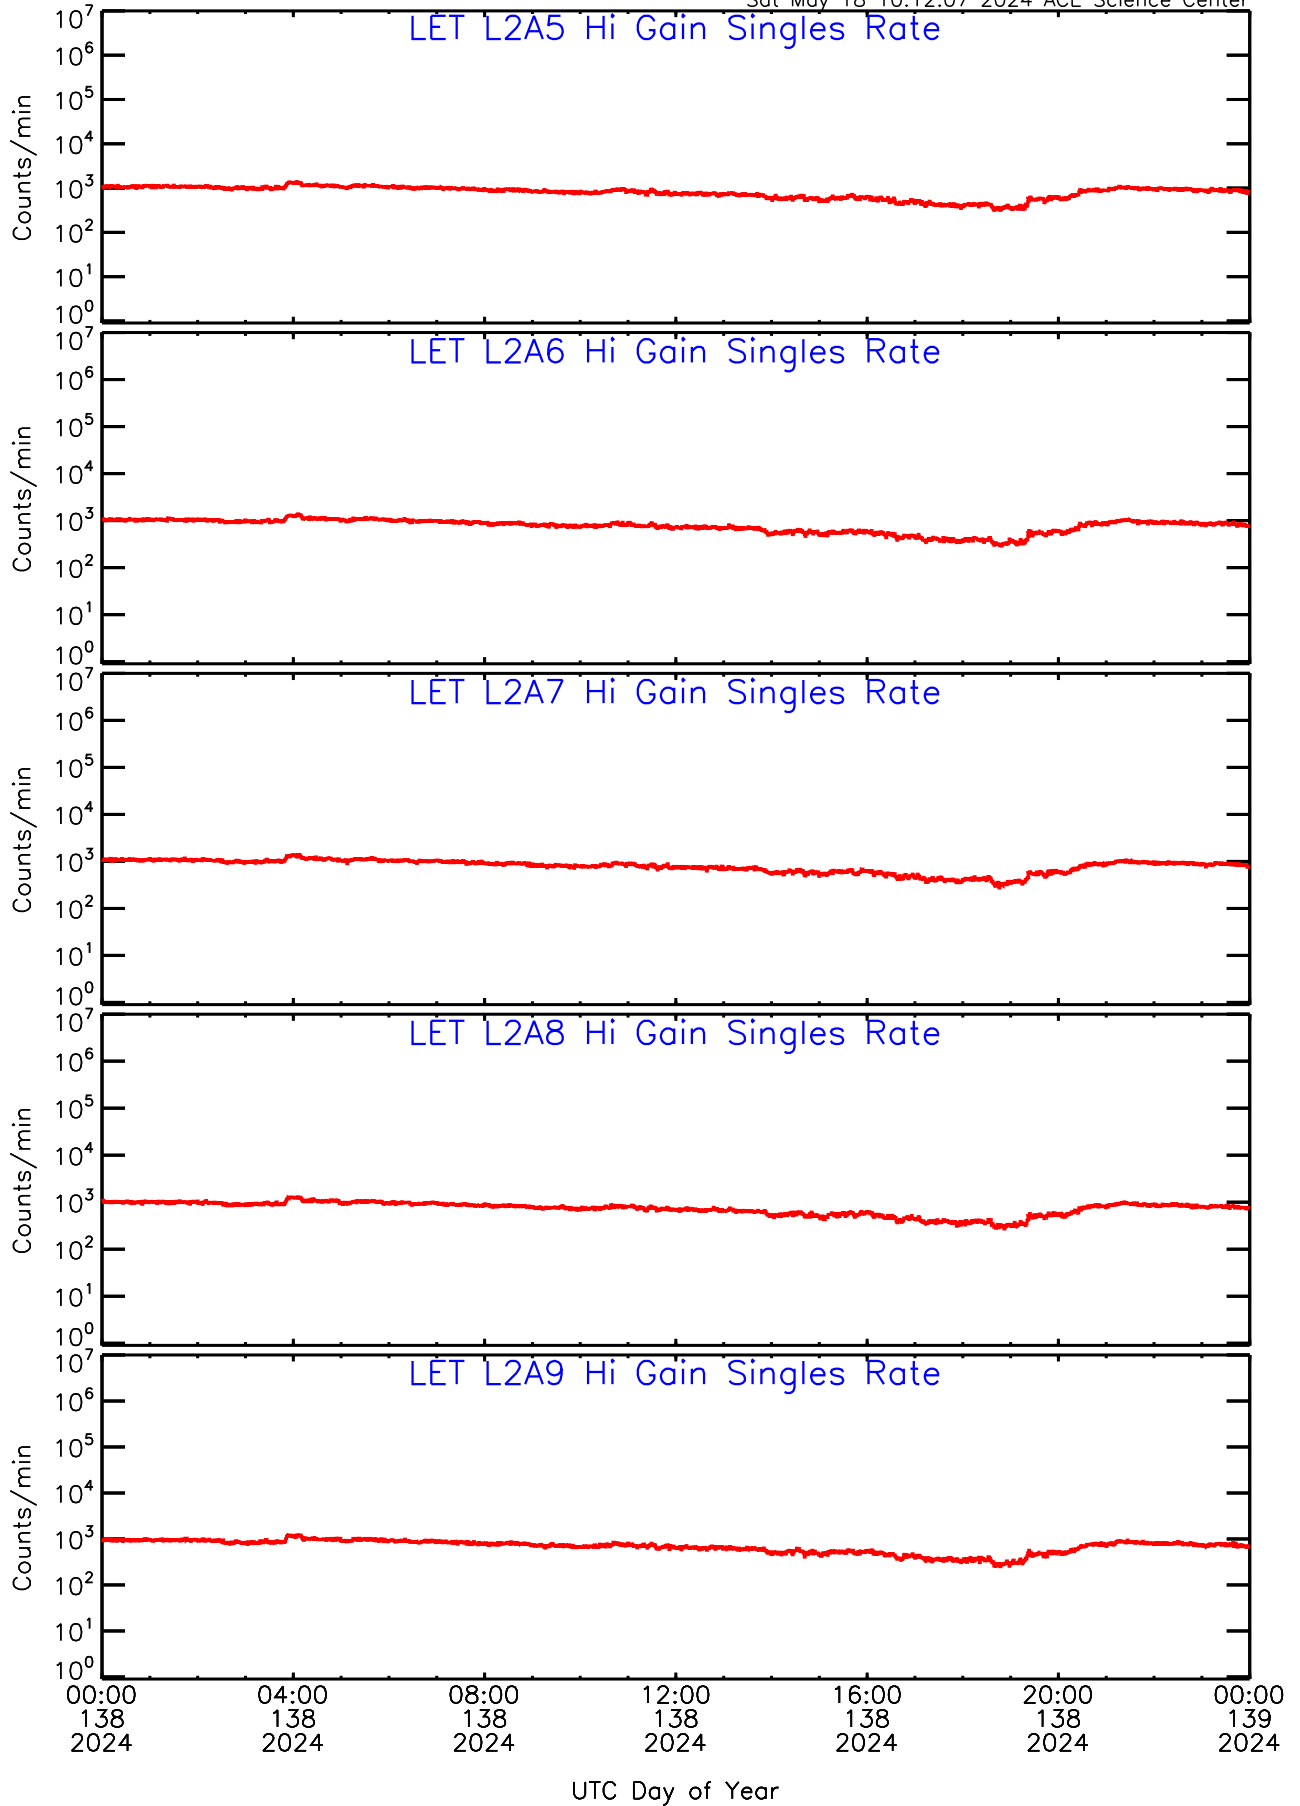

LET ahead Hi-Gain SINGLES RATES Data for 2024-138

Sat May 18 10:12:07 2024 ACE Science Center