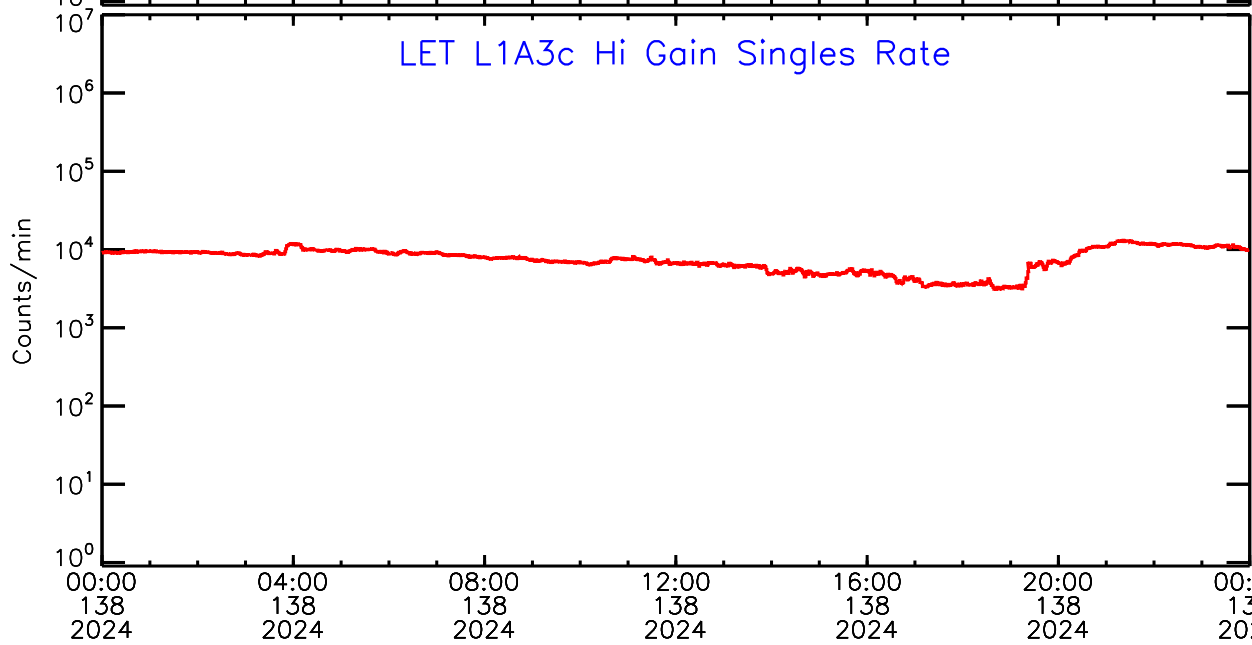

LET ahead Hi-Gain SINGLES RATES Data for 2024-138

Sat May 18 10:11:39 2024 ACE Science Center

UTC Day of Year