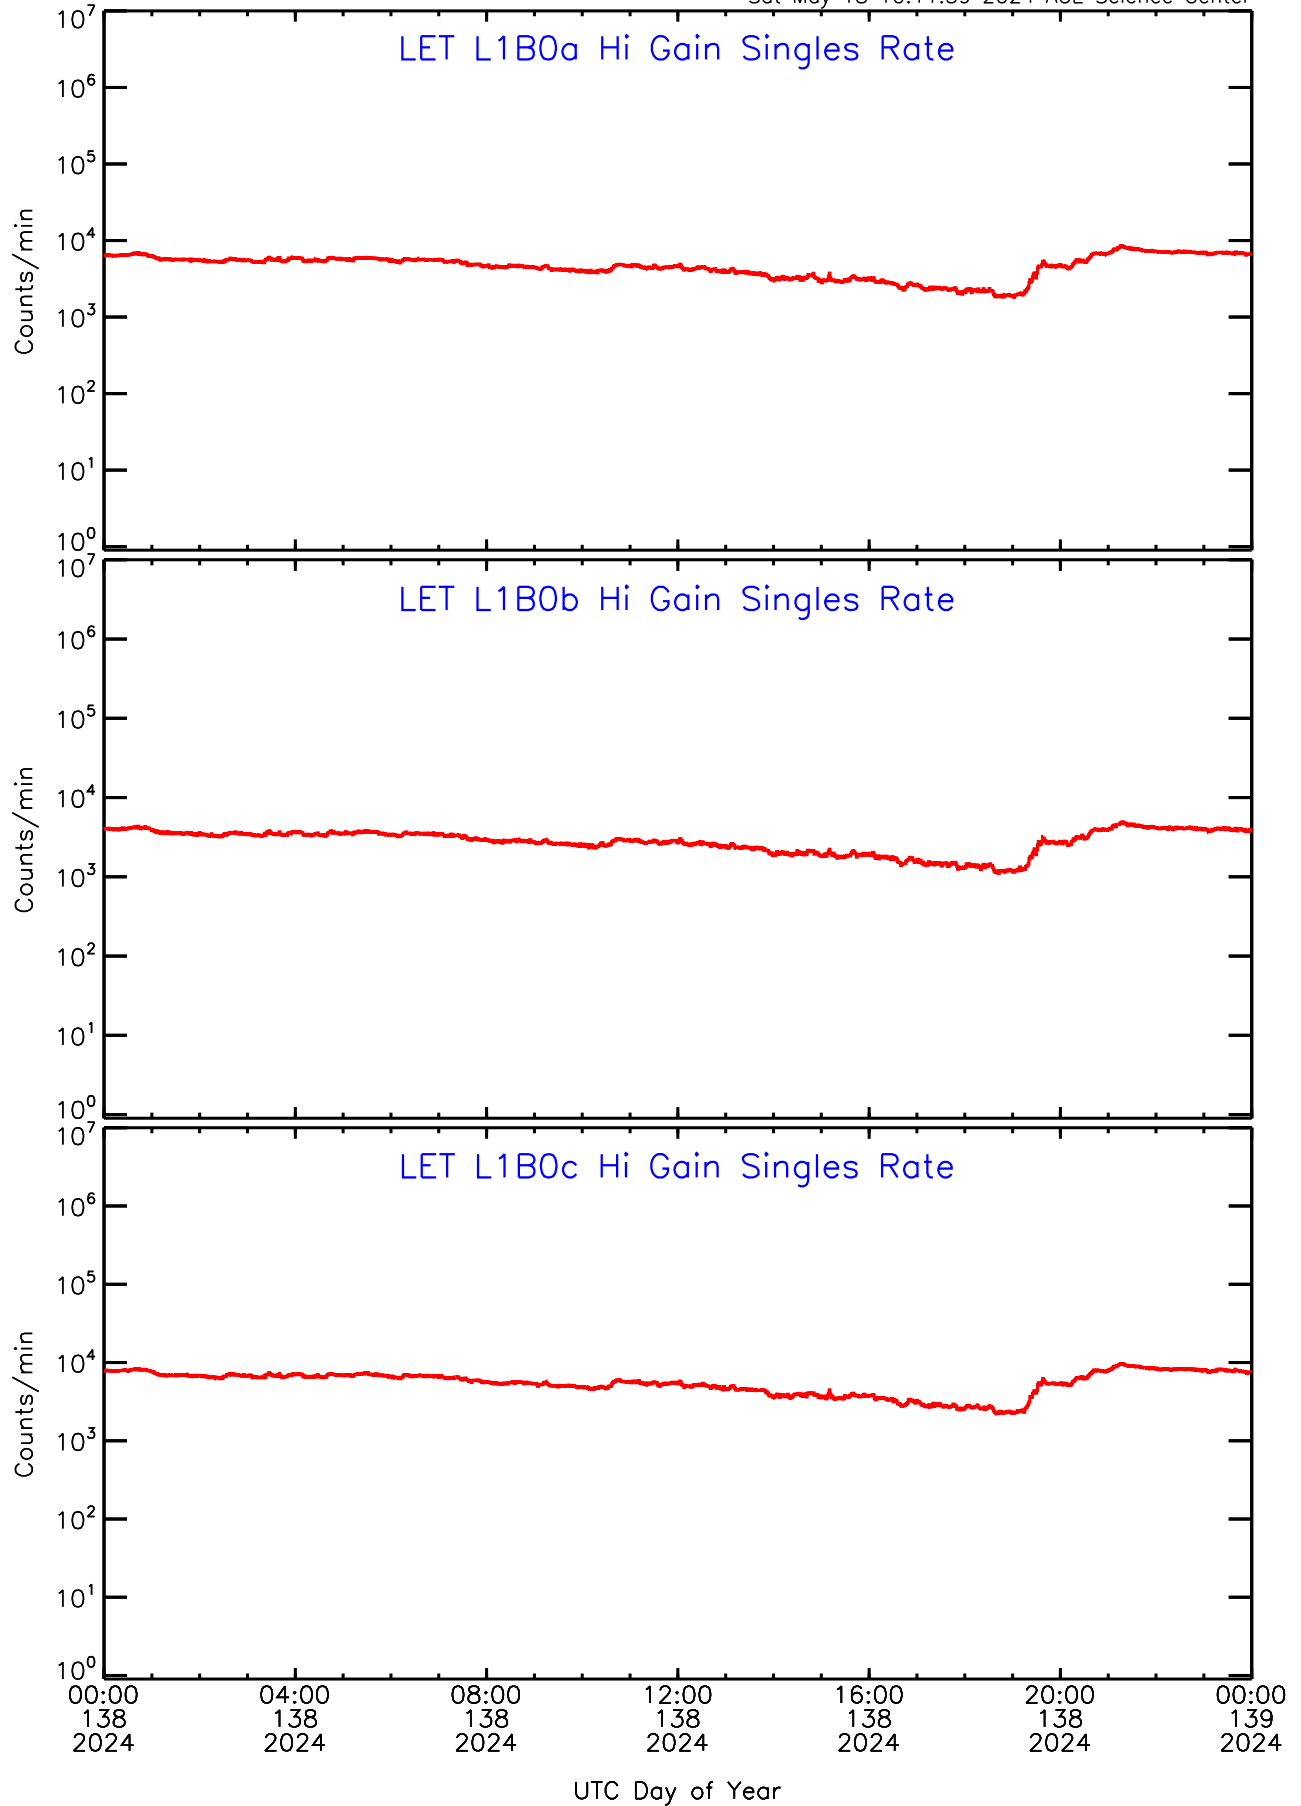

LET ahead Hi-Gain SINGLES RATES Data for 2024-138

Sat May 18 10:11:39 2024 ACE Science Center