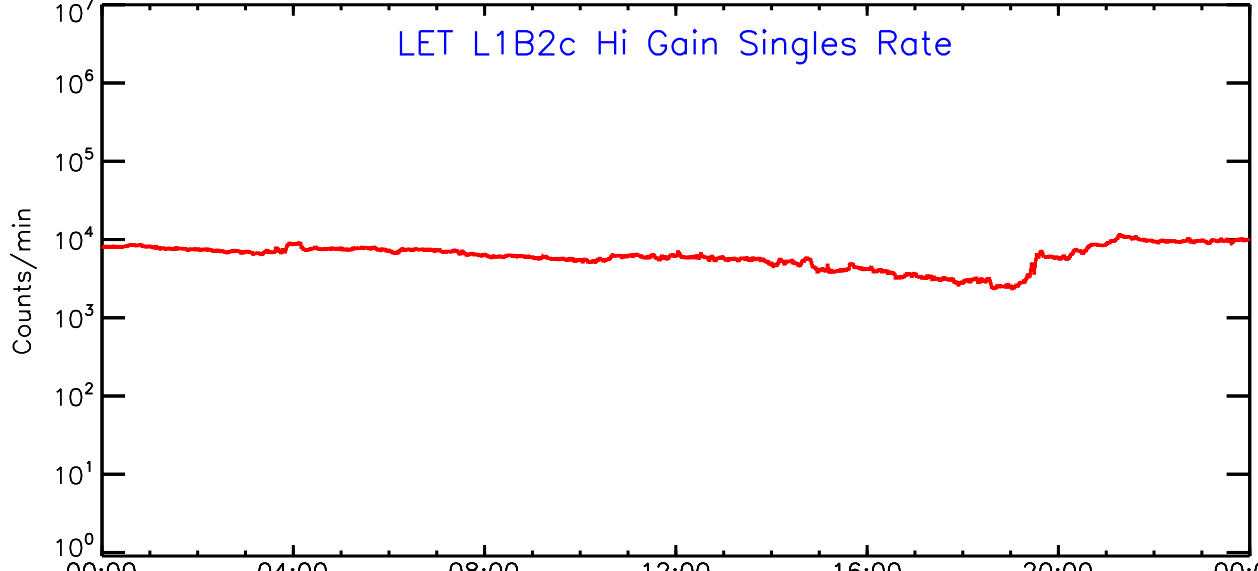

LET ahead Hi-Gain SINGLES RATES Data for 2024-138

Sat May 18 10:11:39 2024 ACE Science Center

00:00 04:00 08:00 12:00 16:00 20:00 00:00
138 138 138 138 138 138 139
2024 2024 2024 2024 2024 2024 2024

UTC Day of Year