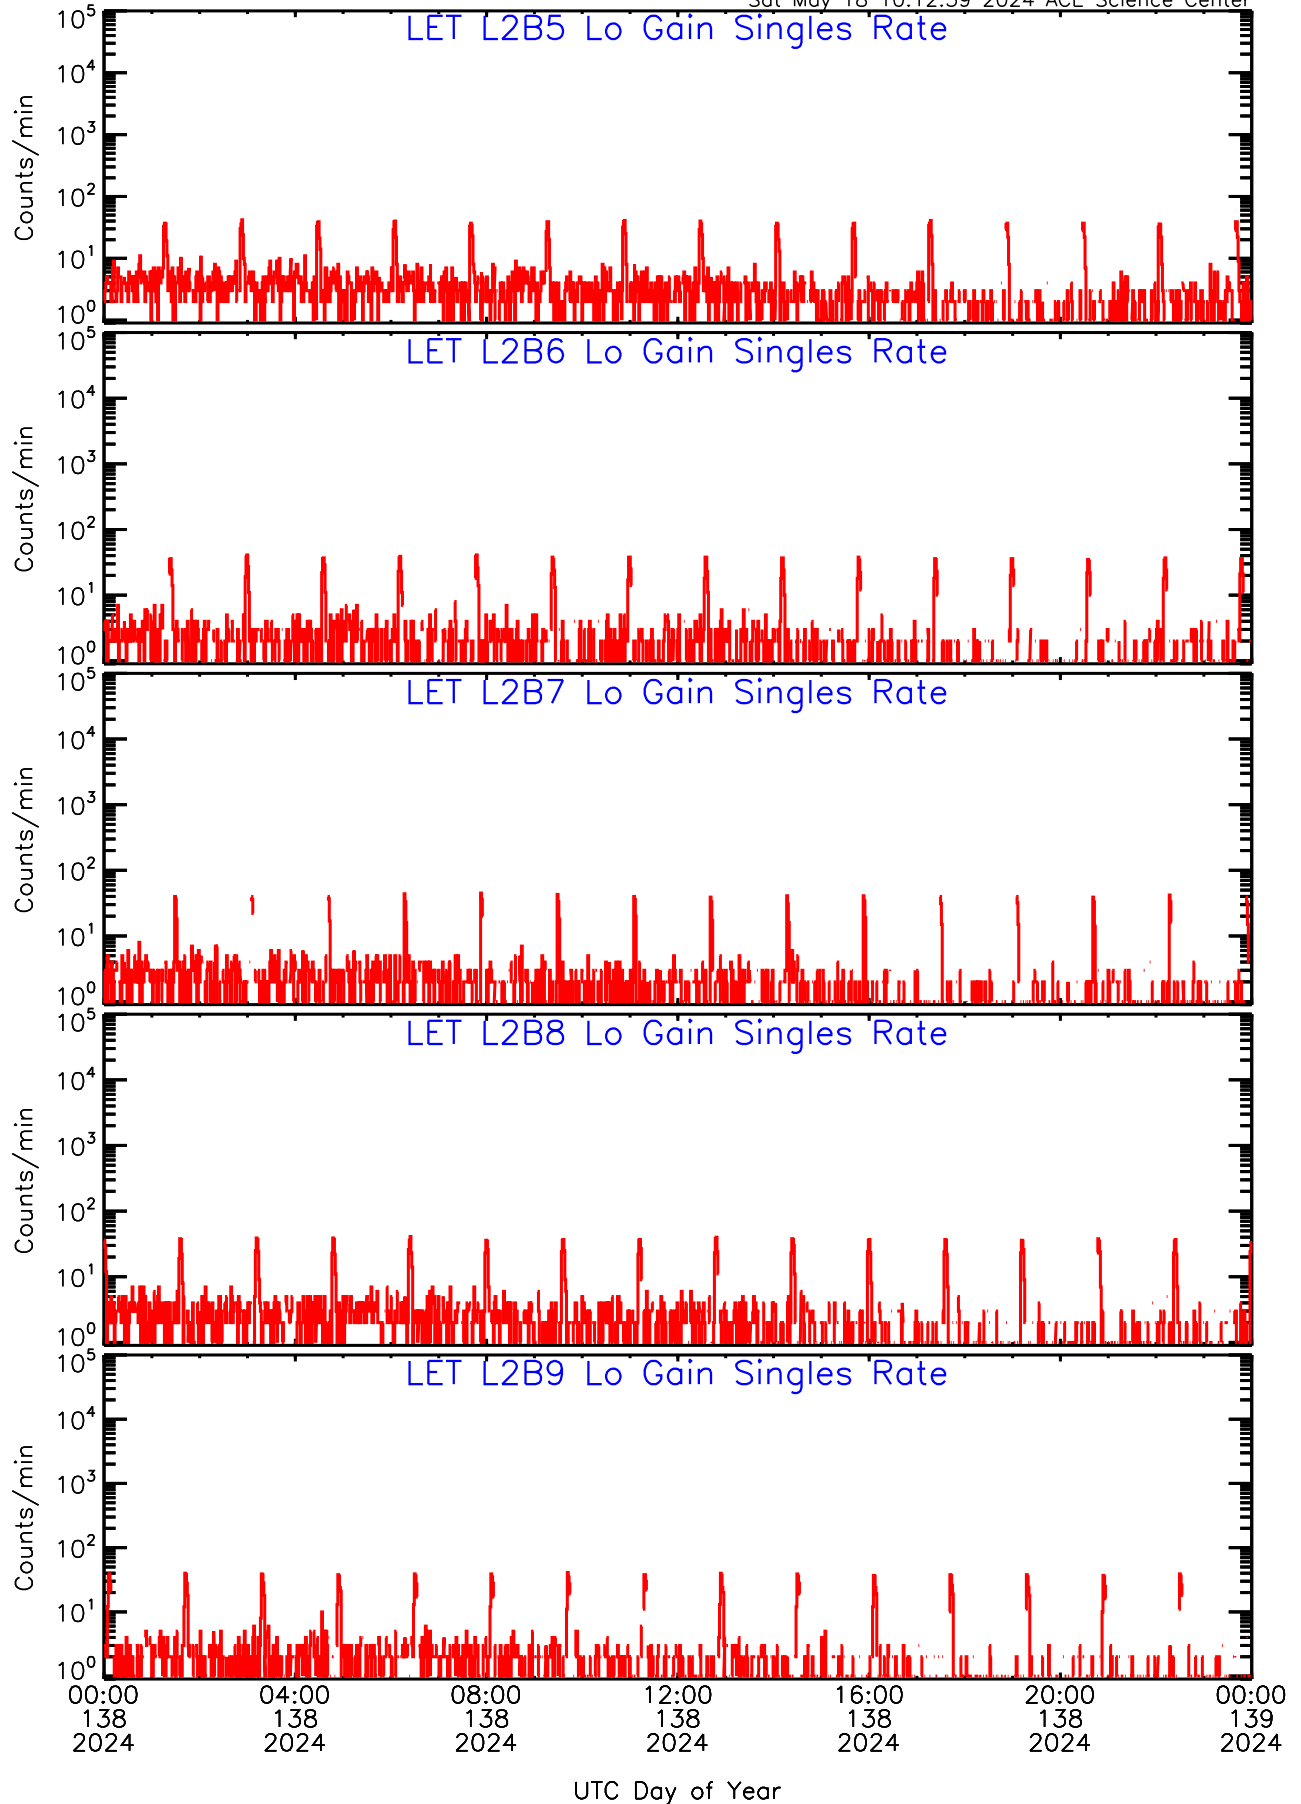

UTC Day of Year

LET ahead Lo-Gain SINGLES RATES Data for 2024-138

Sat May 18 10:12:31 2024 ACE Science Center

LET ahead Lo-Gain SINGLES RATES Data for 2024-138

Sat May 18 10:12:31 2024 ACE Science Center

LET ahead Lo-Gain SINGLES RATES Data for 2024-138

Sat May 18 10:12:59 2024 ACE Science Center

LET ahead Lo-Gain SINGLES RATES Data for 2024-138

Sat May 18 10:12:59 2024 ACE Science Center

LET ahead Lo-Gain SINGLES RATES Data for 2024-138

Sat May 18 10:12:59 2024 ACE Science Center

LET ahead Lo-Gain SINGLES RATES Data for 2024-138

Sat May 18 10:12:59 2024 ACE Science Center

LET ahead Lo-Gain SINGLES RATES Data for 2024-138

Sat May 18 10:12:59 2024 ACE Science Center