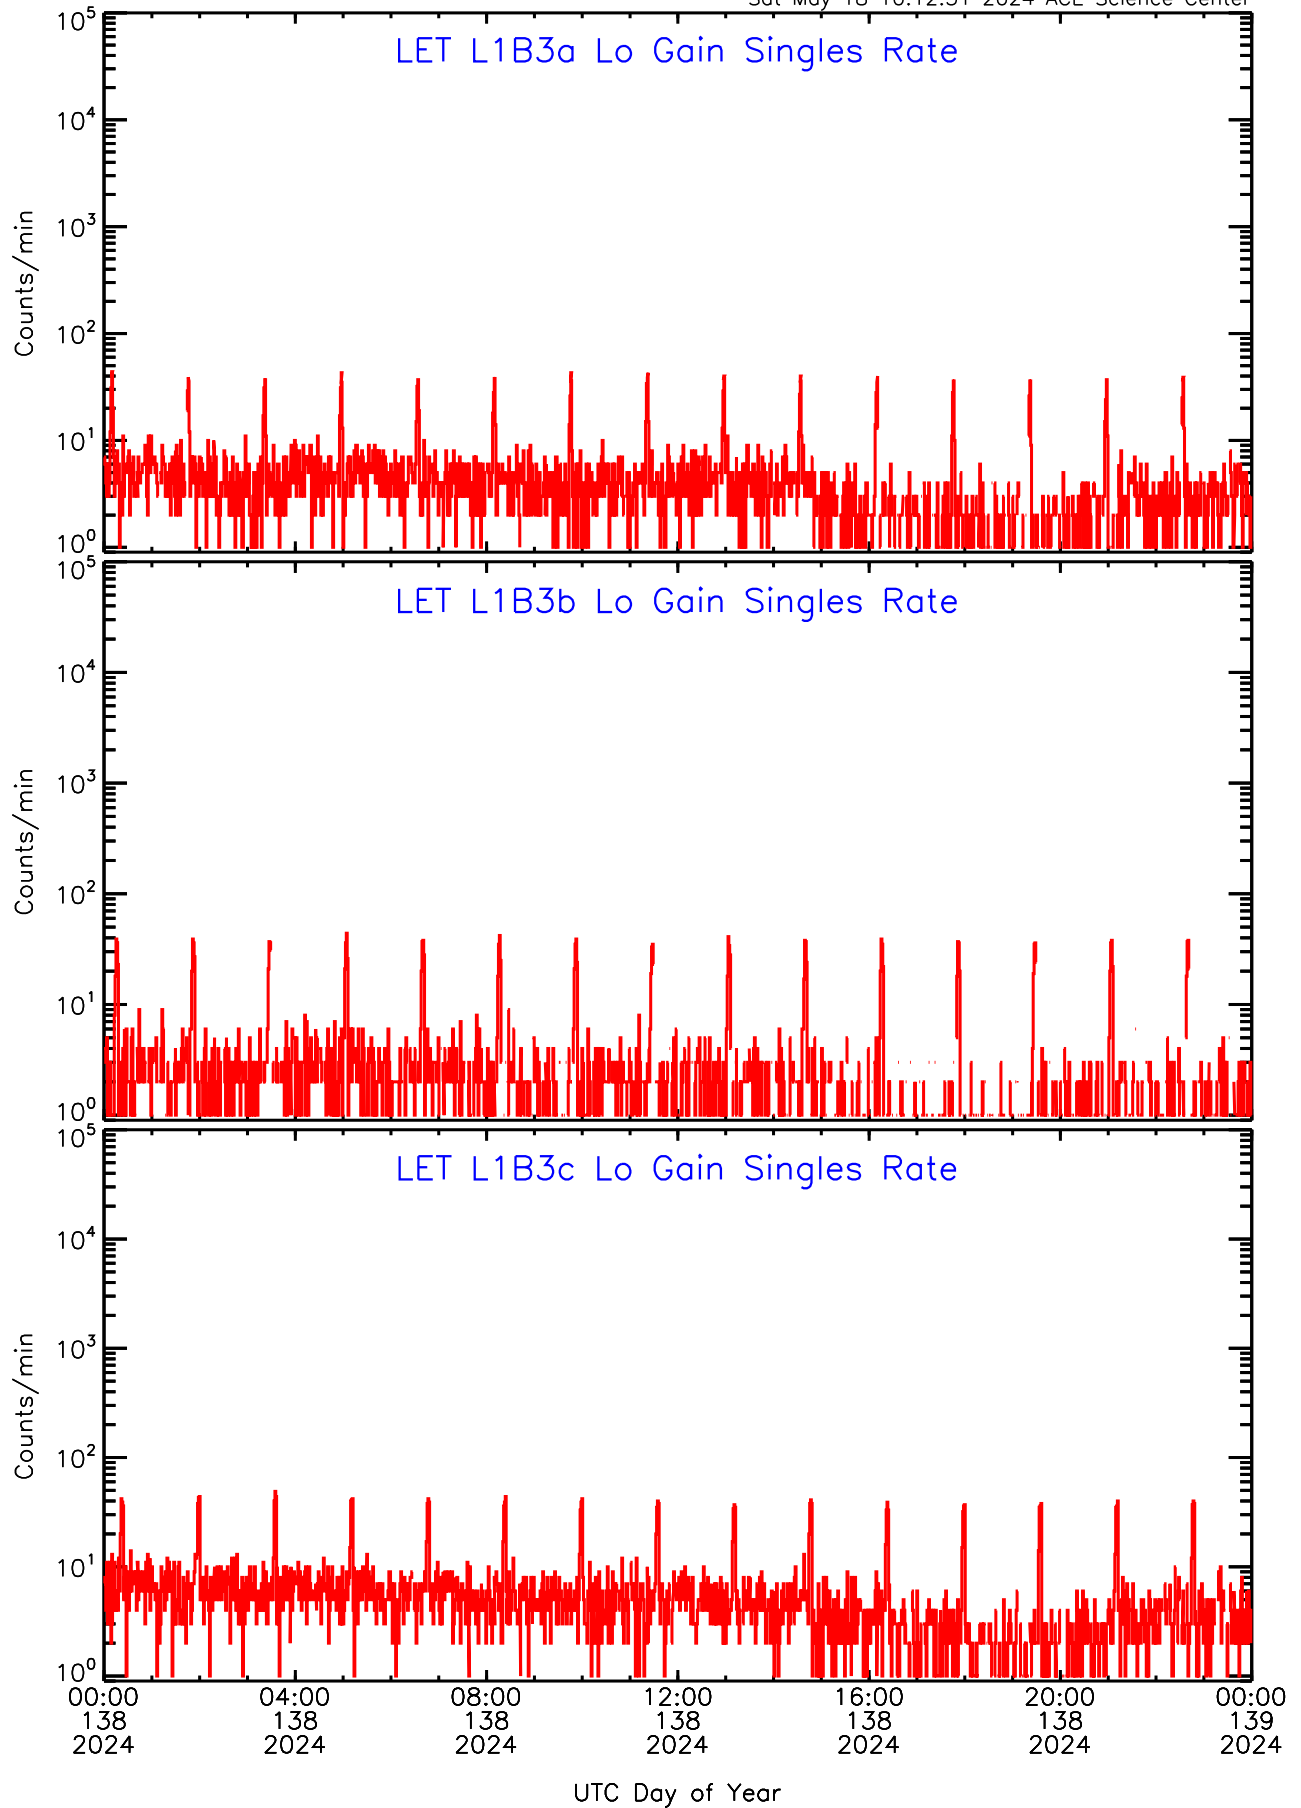

LET ahead Lo-Gain SINGLES RATES Data for 2024-138

Sat May 18 10:12:31 2024 ACE Science Center