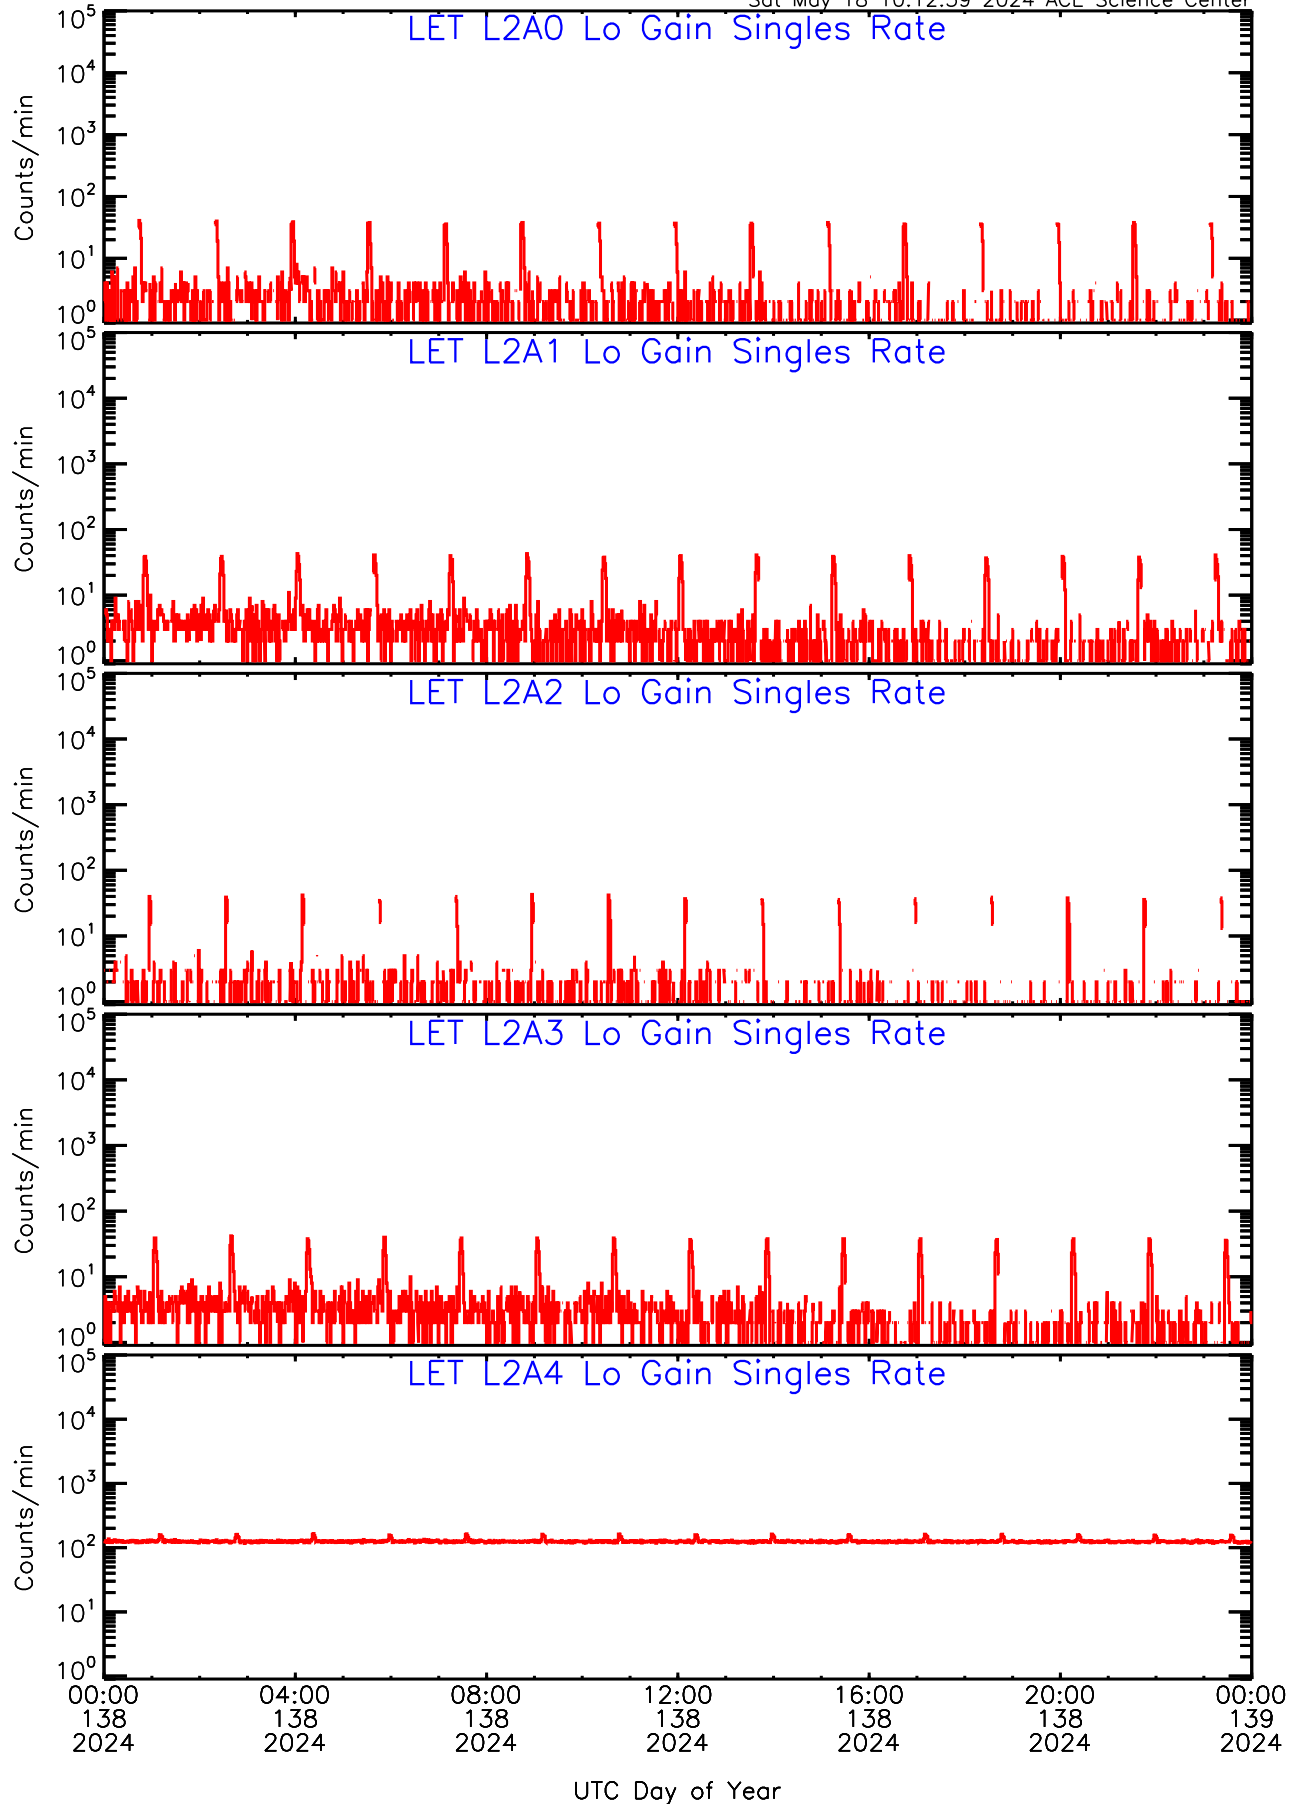

UTC Day of Year

LET ahead Lo-Gain SINGLES RATES Data for 2024-138

Sat May 18 10:12:31 2024 ACE Science Center

LET ahead Lo-Gain SINGLES RATES Data for 2024-138

Sat May 18 10:12:31 2024 ACE Science Center

00:00 04:00 08:00 12:00 16:00 20:00 00:00
138 138 138 138 138 138 139
2024 2024 2024 2024 2024 2024 2024

UTC Day of Year

LET ahead Lo-Gain SINGLES RATES Data for 2024-138

Sat May 18 10:12:31 2024 ACE Science Center

LET ahead Lo-Gain SINGLES RATES Data for 2024-138

Sat May 18 10:12:31 2024 ACE Science Center

LET ahead Lo-Gain SINGLES RATES Data for 2024-138

Sat May 18 10:12:59 2024 ACE Science Center

LET ahead Lo-Gain SINGLES RATES Data for 2024-138

Sat May 18 10:12:59 2024 ACE Science Center

LET ahead Lo-Gain SINGLES RATES Data for 2024-138

Sat May 18 10:12:59 2024 ACE Science Center