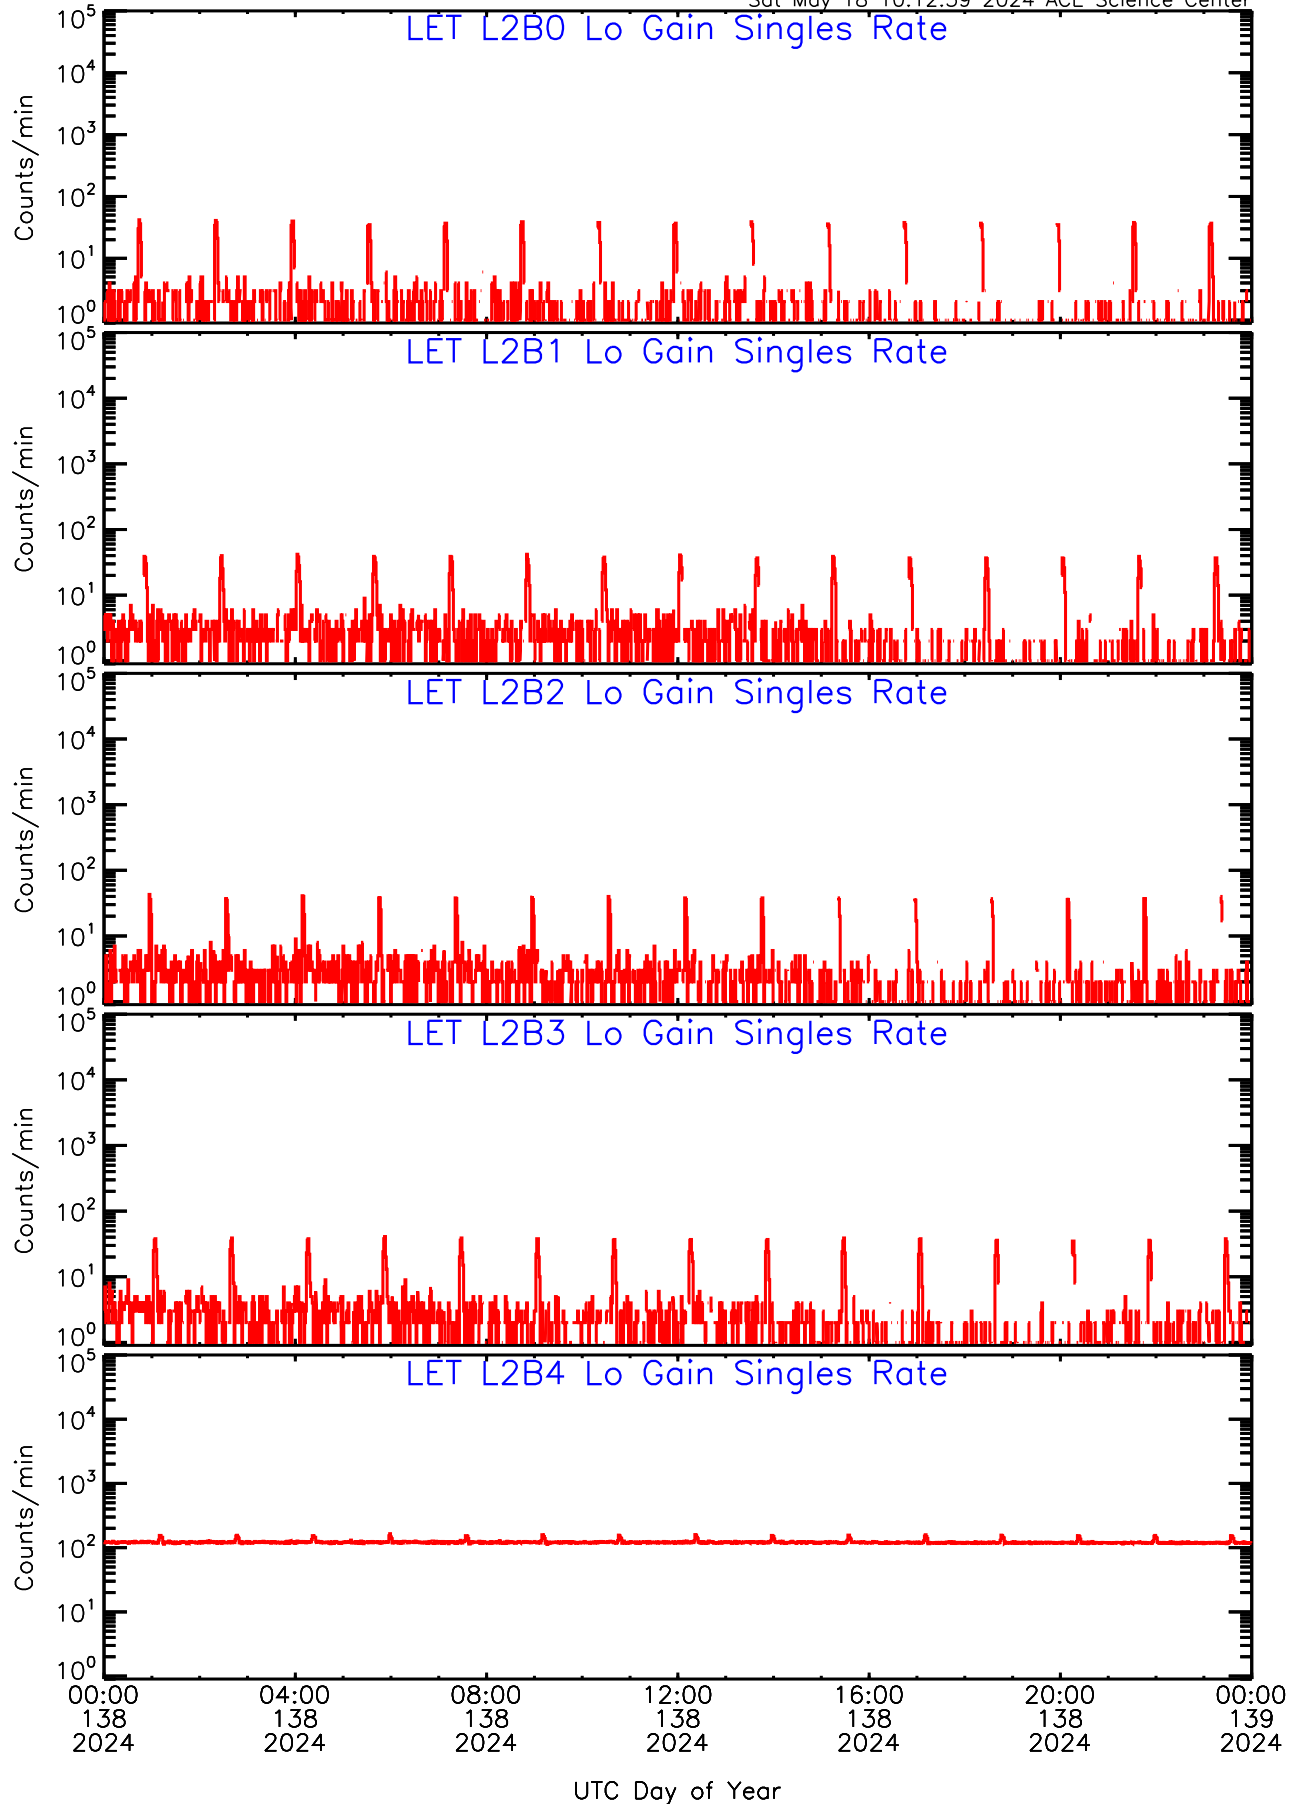

UTC Day of Year

LET ahead Lo-Gain SINGLES RATES Data for 2024-138

Sat May 18 10:12:31 2024 ACE Science Center

LET ahead Lo-Gain SINGLES RATES Data for 2024-138

Sat May 18 10:12:31 2024 ACE Science Center

LET ahead Lo-Gain SINGLES RATES Data for 2024-138

Sat May 18 10:12:59 2024 ACE Science Center

LET ahead Lo-Gain SINGLES RATES Data for 2024-138

Sat May 18 10:12:59 2024 ACE Science Center

LET ahead Lo-Gain SINGLES RATES Data for 2024-138

Sat May 18 10:12:59 2024 ACE Science Center

LET ahead Lo-Gain SINGLES RATES Data for 2024-138

Sat May 18 10:12:59 2024 ACE Science Center

LET ahead Lo-Gain SINGLES RATES Data for 2024-138

Sat May 18 10:12:59 2024 ACE Science Center