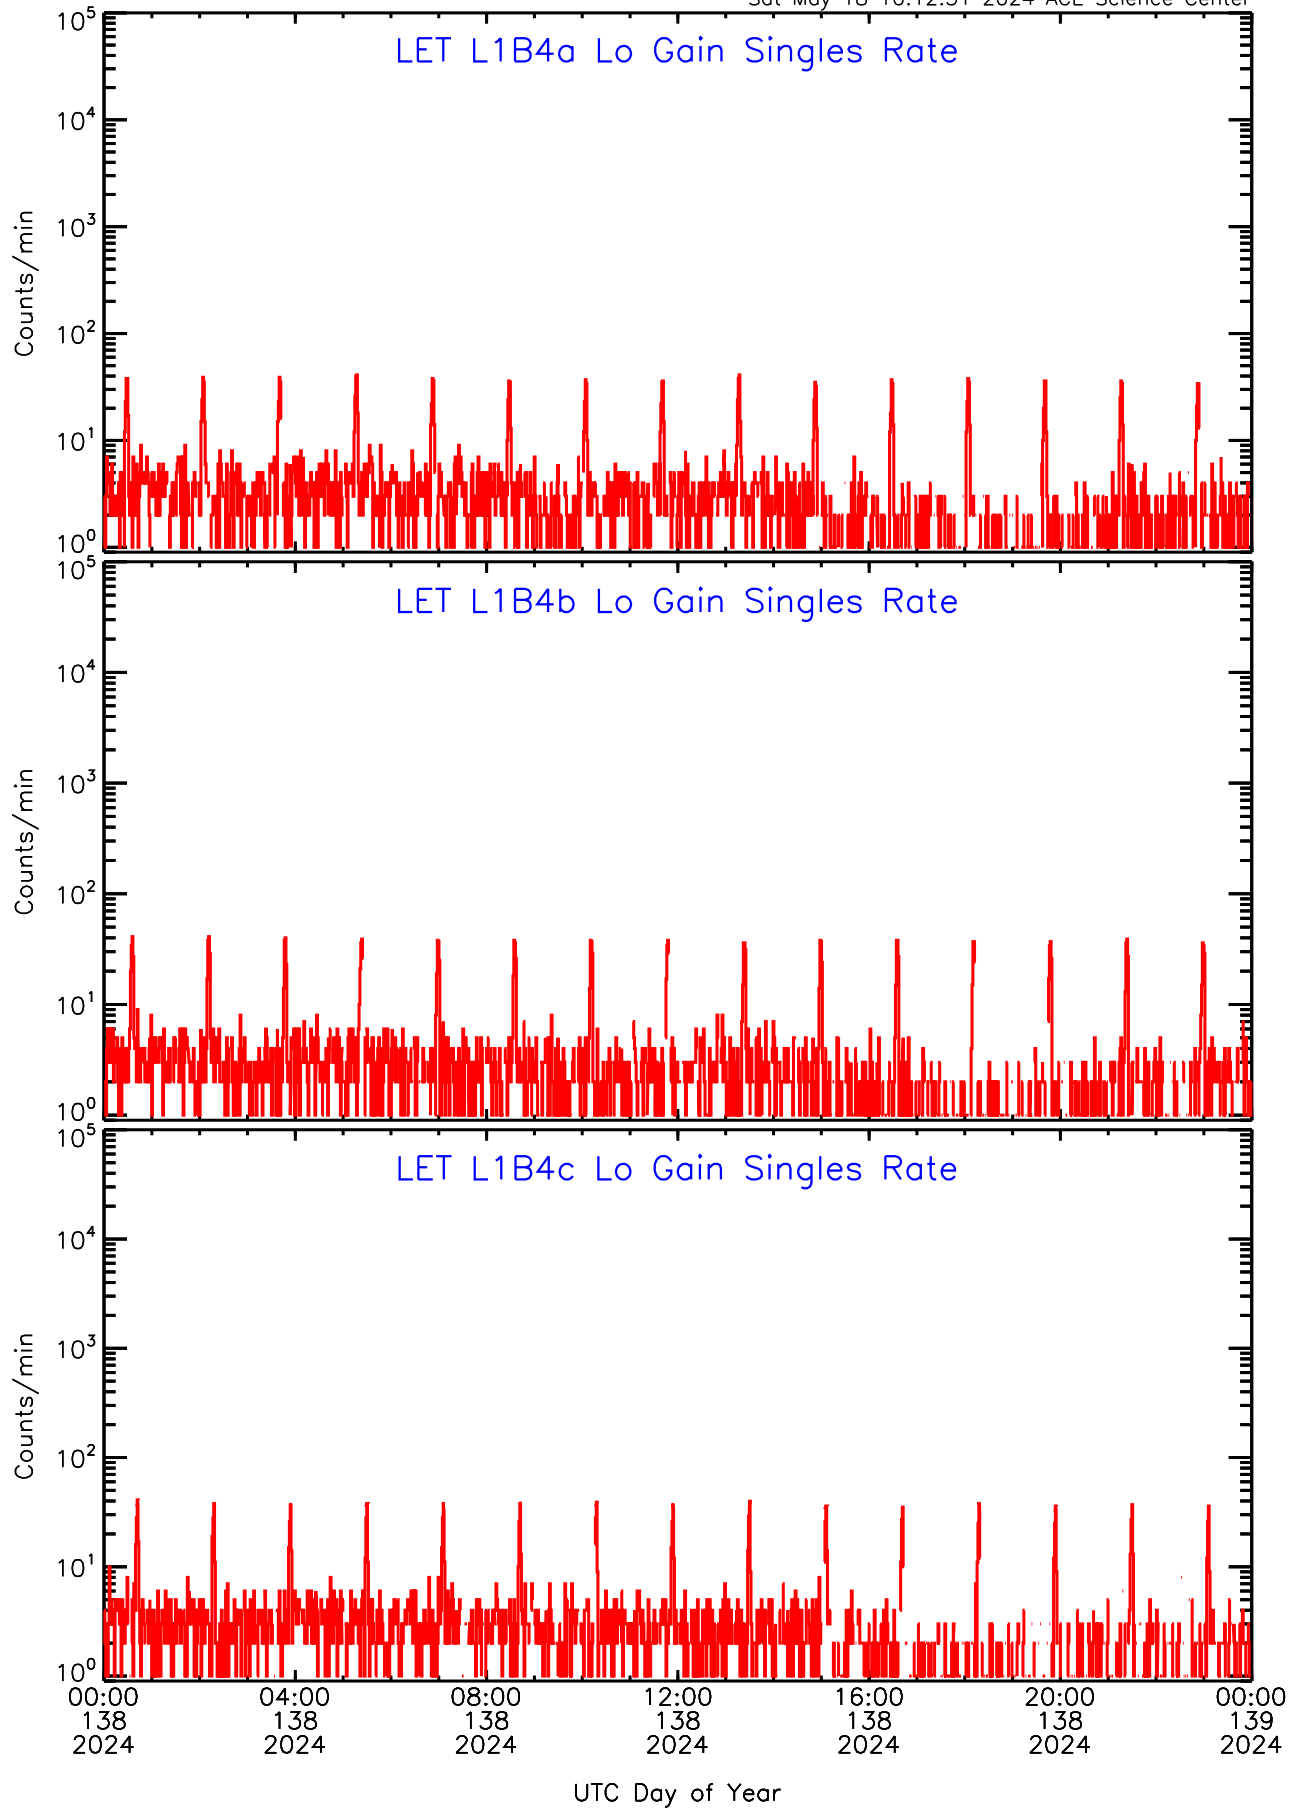

UTC Day of Year

LET ahead Lo-Gain SINGLES RATES Data for 2024-138

Sat May 18 10:12:31 2024 ACE Science Center

LET ahead Lo-Gain SINGLES RATES Data for 2024-138

Sat May 18 10:12:31 2024 ACE Science Center

00:00 04:00 08:00 12:00 16:00 20:00 00:00
138 138 138 138 138 138 139
2024 2024 2024 2024 2024 2024 2024

UTC Day of Year

LET ahead Lo-Gain SINGLES RATES Data for 2024-138

Sat May 18 10:12:31 2024 ACE Science Center

LET ahead Lo-Gain SINGLES RATES Data for 2024-138

Sat May 18 10:12:31 2024 ACE Science Center

LET ahead Lo-Gain SINGLES RATES Data for 2024-138

Sat May 18 10:12:59 2024 ACE Science Center

LET ahead Lo-Gain SINGLES RATES Data for 2024-138

Sat May 18 10:12:59 2024 ACE Science Center

LET ahead Lo-Gain SINGLES RATES Data for 2024-138

Sat May 18 10:12:59 2024 ACE Science Center