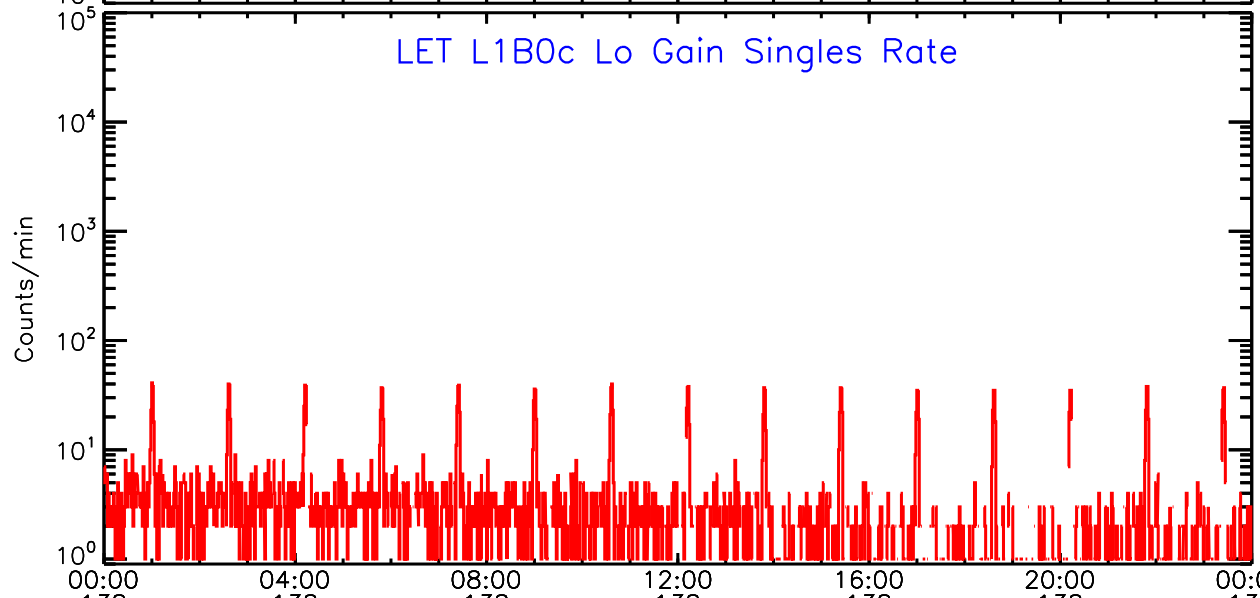

UTC Day of Year

LET ahead Lo-Gain SINGLES RATES Data for 2024-138

Sat May 18 10:12:31 2024 ACE Science Center

LET ahead Lo-Gain SINGLES RATES Data for 2024-138

Sat May 18 10:12:31 2024 ACE Science Center

00:00 04:00 08:00 12:00 16:00 20:00 00:00
138 138 138 138 138 138 139
2024 2024 2024 2024 2024 2024 2024