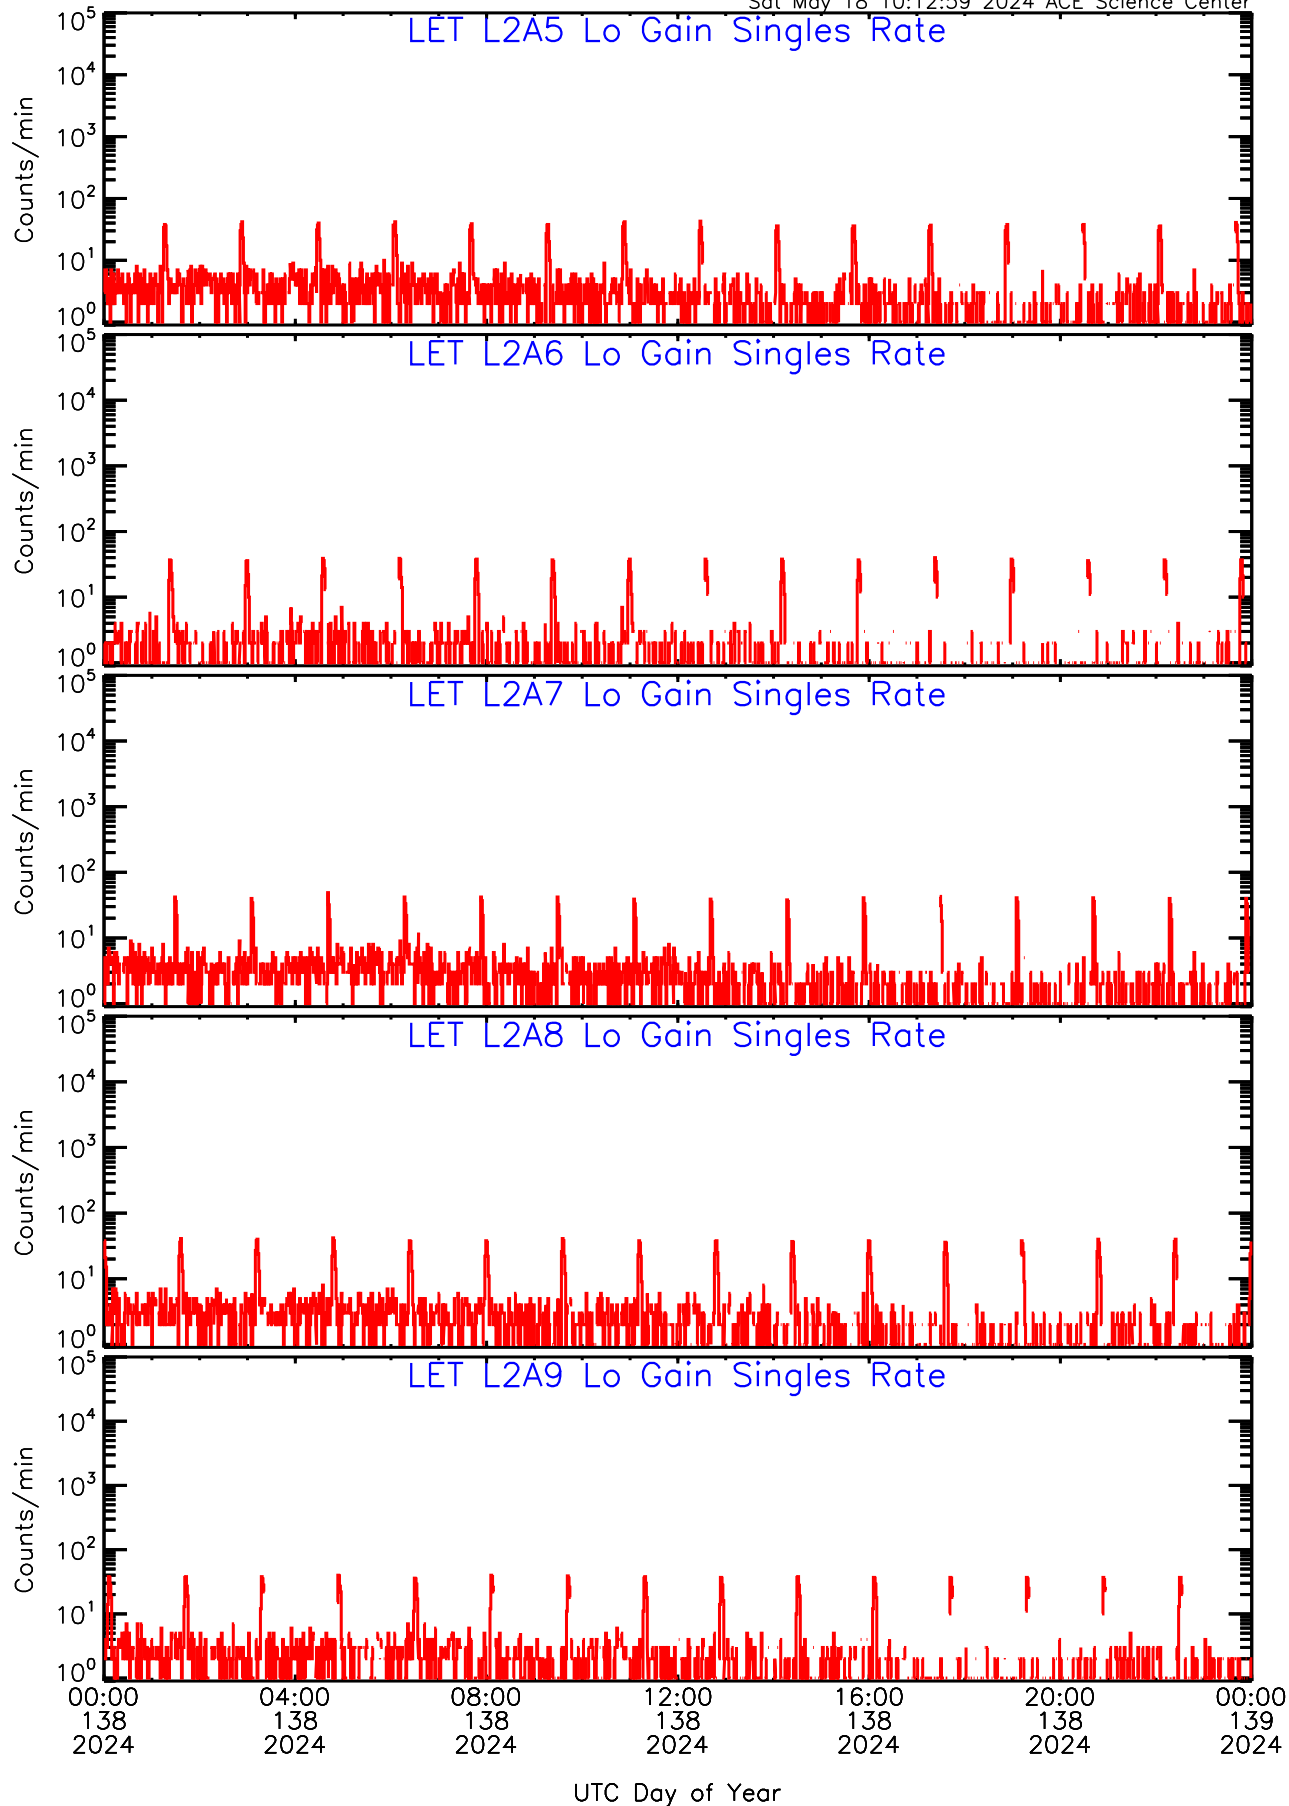

UTC Day of Year

LET ahead Lo-Gain SINGLES RATES Data for 2024-138

Sat May 18 10:12:31 2024 ACE Science Center

LET ahead Lo-Gain SINGLES RATES Data for 2024-138

Sat May 18 10:12:31 2024 ACE Science Center

00:00 04:00 08:00 12:00 16:00 20:00 00:00
138 138 138 138 138 138 139
2024 2024 2024 2024 2024 2024 2024

UTC Day of Year

LET ahead Lo-Gain SINGLES RATES Data for 2024-138

Sat May 18 10:12:31 2024 ACE Science Center

LET ahead Lo-Gain SINGLES RATES Data for 2024-138

Sat May 18 10:12:31 2024 ACE Science Center

LET ahead Lo-Gain SINGLES RATES Data for 2024-138

Sat May 18 10:12:59 2024 ACE Science Center

LET ahead Lo-Gain SINGLES RATES Data for 2024-138

Sat May 18 10:12:59 2024 ACE Science Center

LET ahead Lo-Gain SINGLES RATES Data for 2024-138

Sat May 18 10:12:59 2024 ACE Science Center