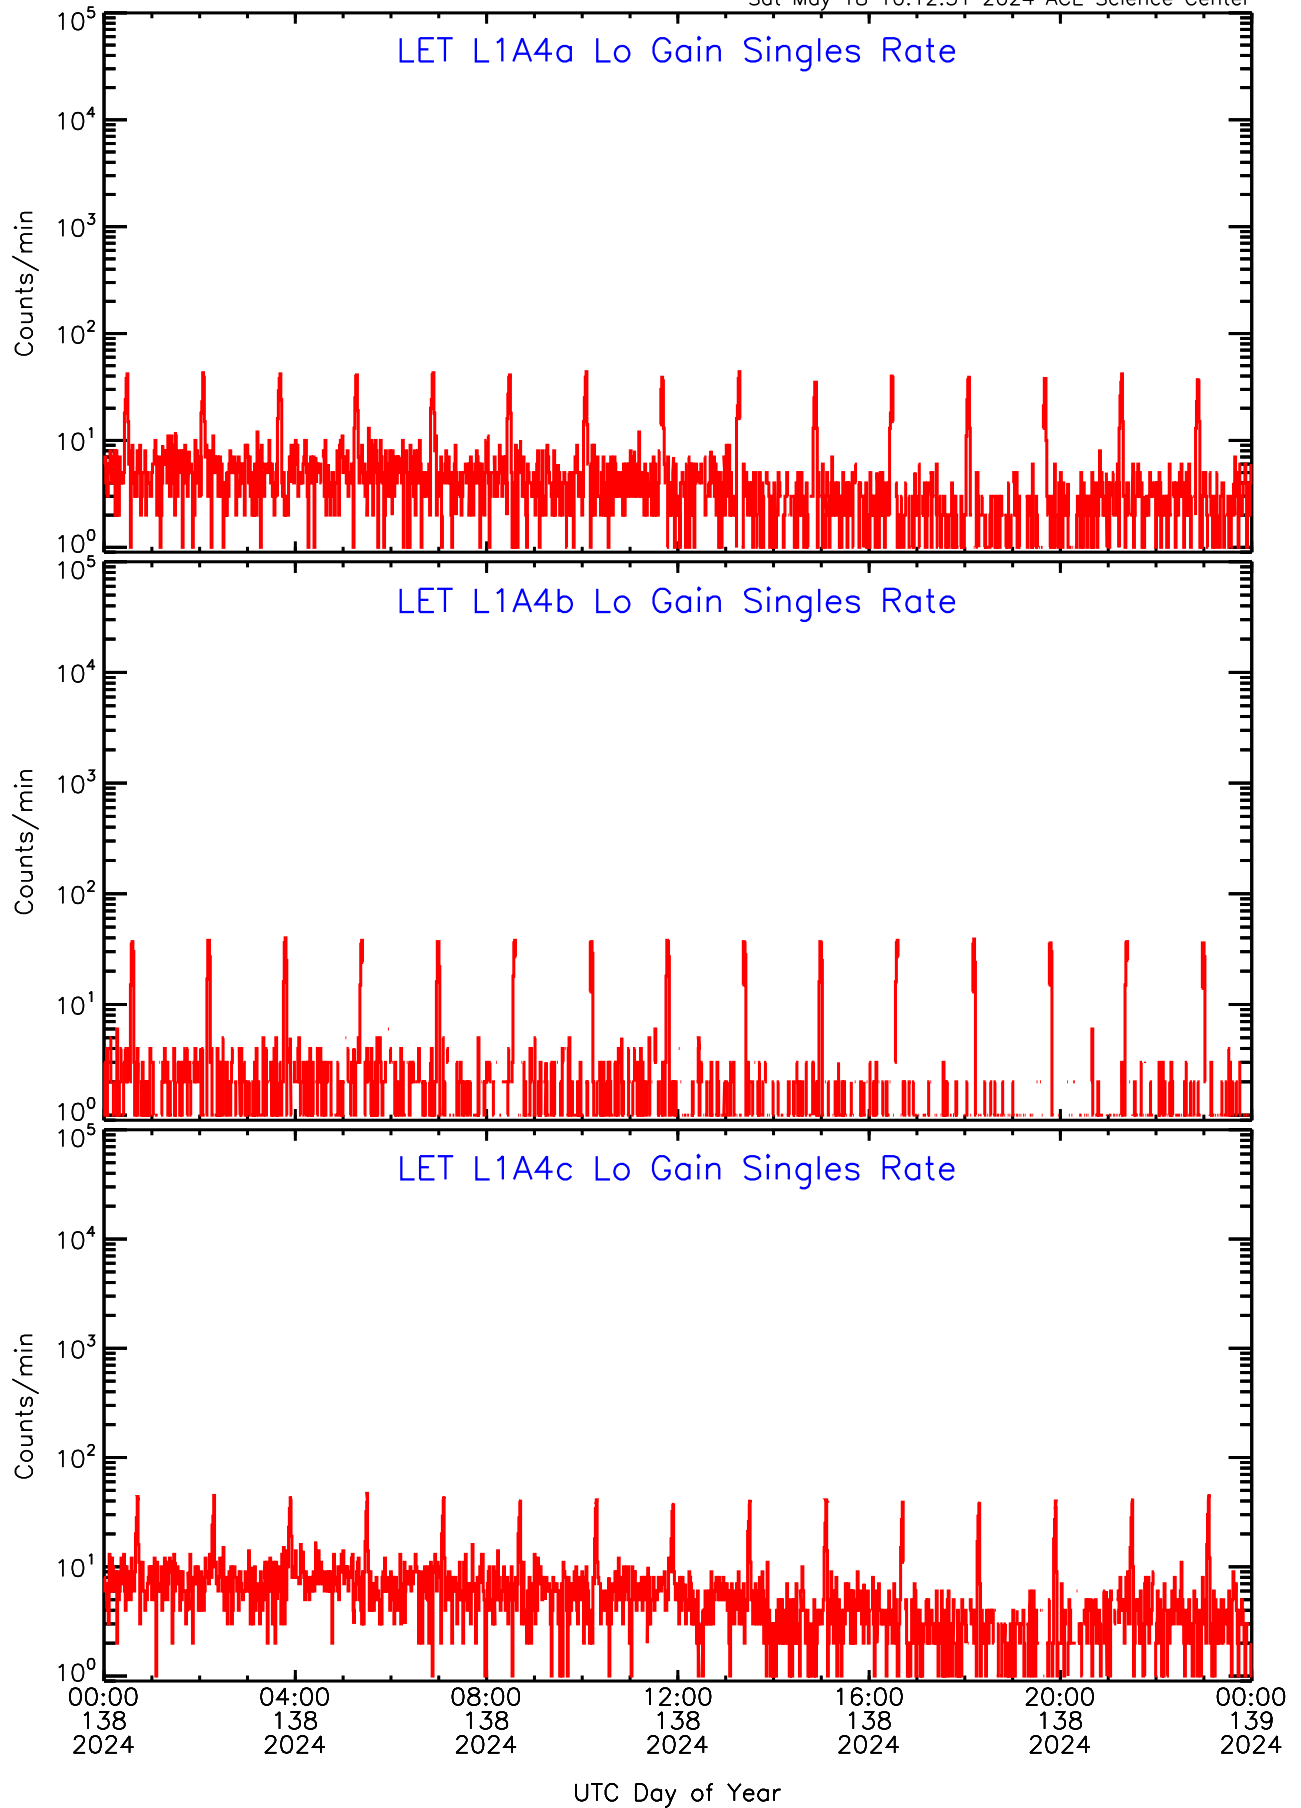

UTC Day of Year

LET ahead Lo-Gain SINGLES RATES Data for 2024-138

Sat May 18 10:12:31 2024 ACE Science Center

LET ahead Lo-Gain SINGLES RATES Data for 2024-138

Sat May 18 10:12:31 2024 ACE Science Center

00:00 04:00 08:00 12:00 16:00 20:00 00:00
138 138 138 138 138 138 139
2024 2024 2024 2024 2024 2024 2024