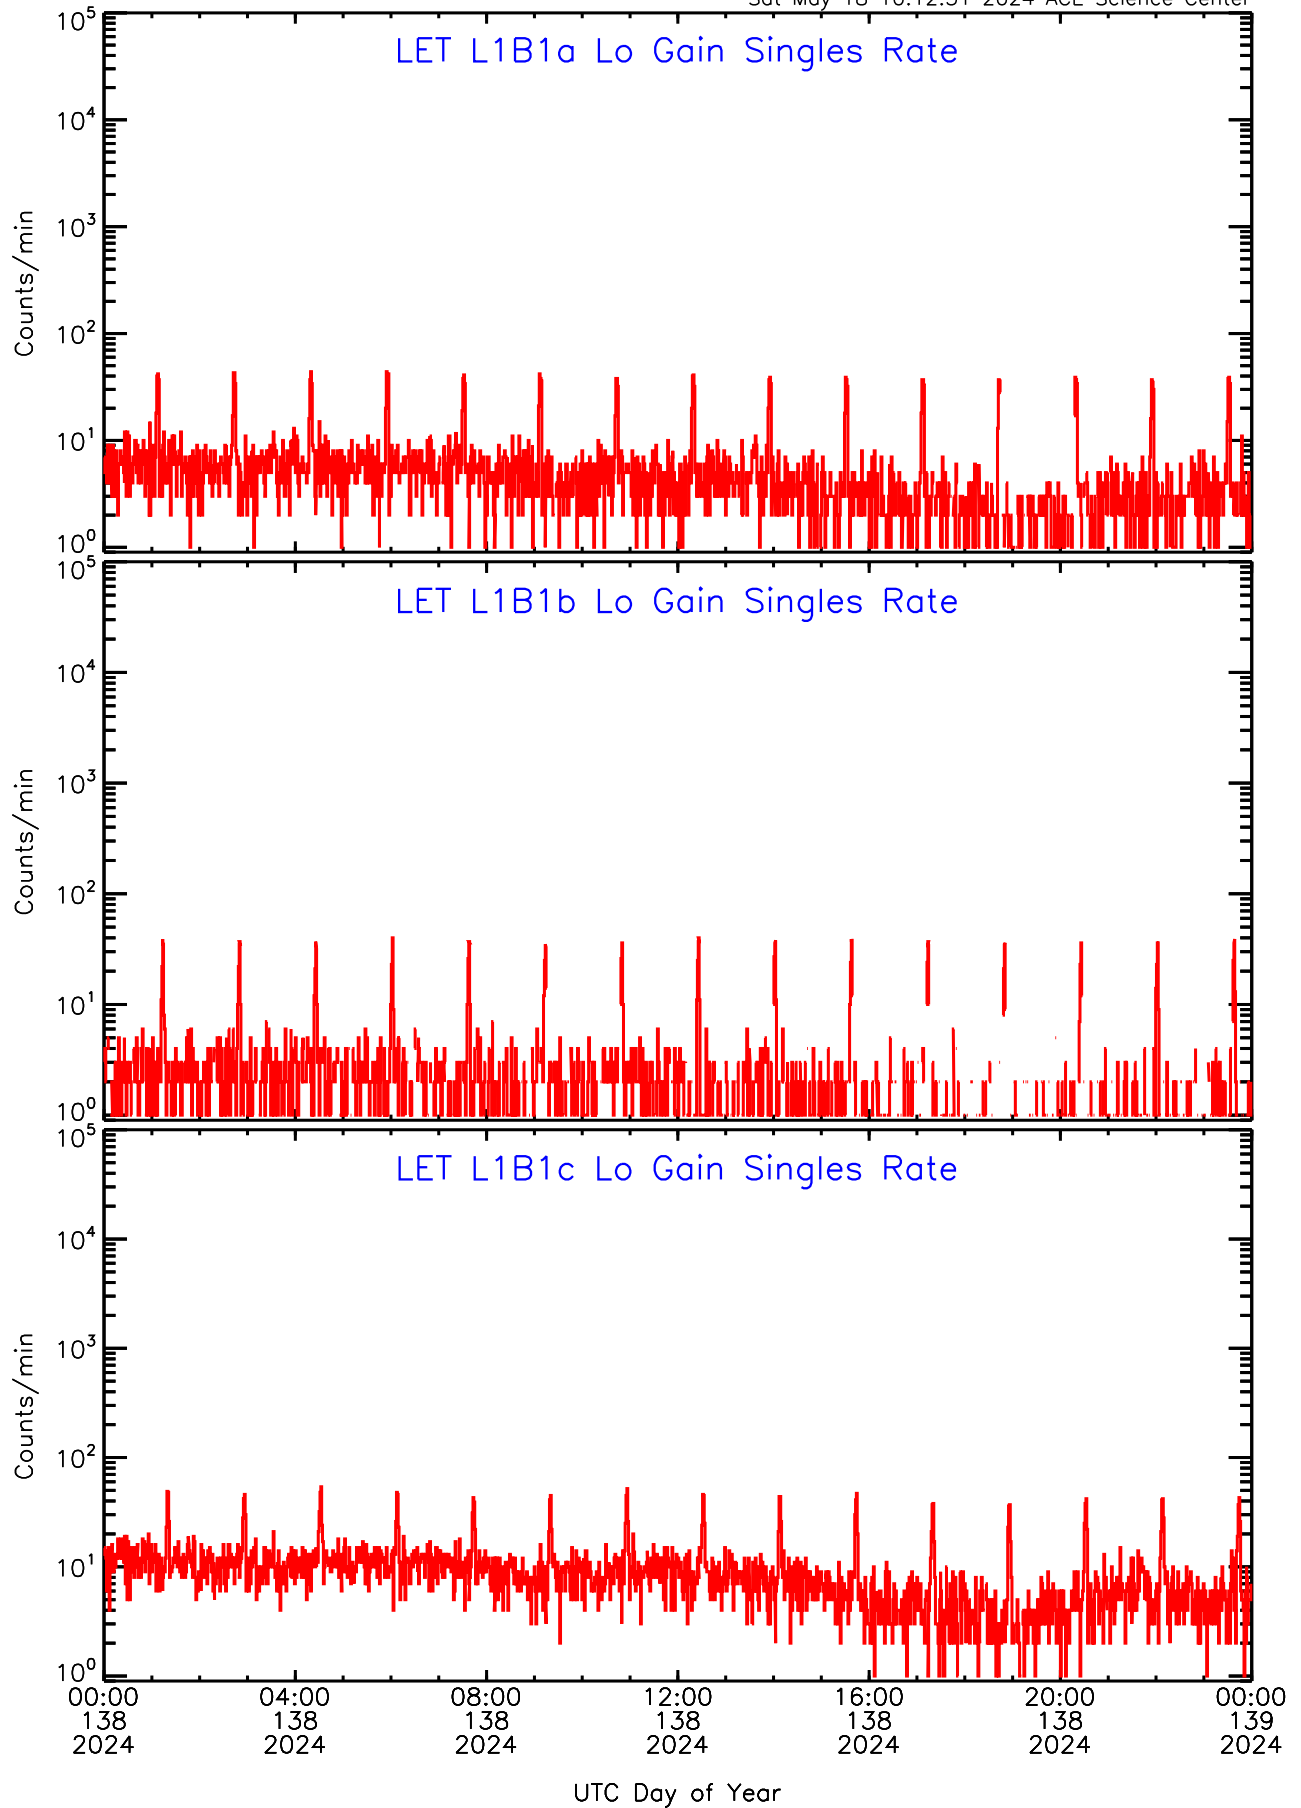

LET ahead Lo-Gain SINGLES RATES Data for 2024-138

Sat May 18 10:12:31 2024 ACE Science Center