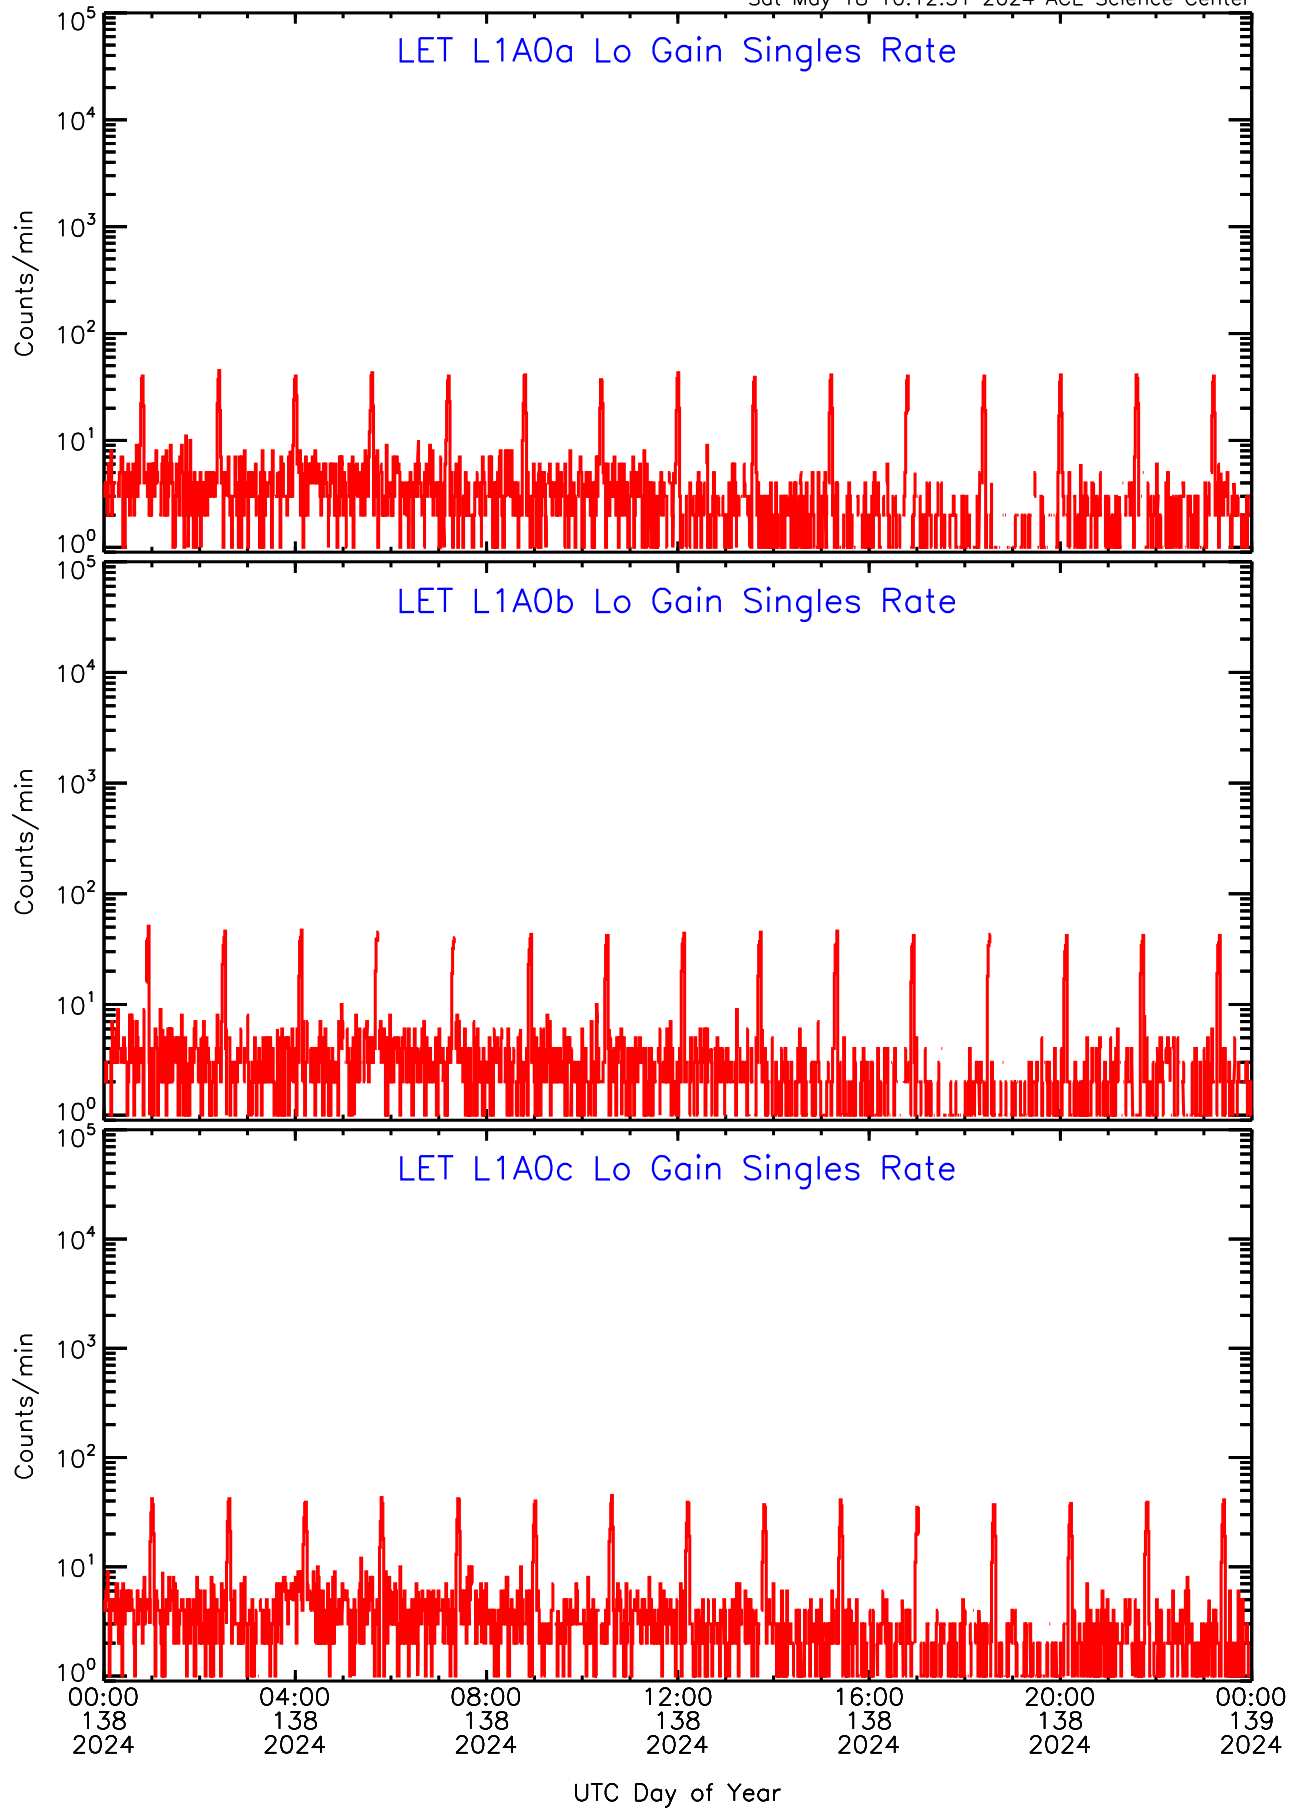

LET ahead Lo-Gain SINGLES RATES Data for 2024-138

Sat May 18 10:12:31 2024 ACE Science Center

LET ahead Lo-Gain SINGLES RATES Data for 2024-138

Sat May 18 10:12:31 2024 ACE Science Center

00:00 04:00 08:00 12:00 16:00 20:00 00:00
138 138 138 138 138 138 139
2024 2024 2024 2024 2024 2024 2024

UTC Day of Year

LET ahead Lo-Gain SINGLES RATES Data for 2024-138

Sat May 18 10:12:31 2024 ACE Science Center

LET ahead Lo-Gain SINGLES RATES Data for 2024-138

Sat May 18 10:12:31 2024 ACE Science Center

00:00 04:00 08:00 12:00 16:00 20:00 00:00
138 138 138 138 138 138 139
2024 2024 2024 2024 2024 2024 2024