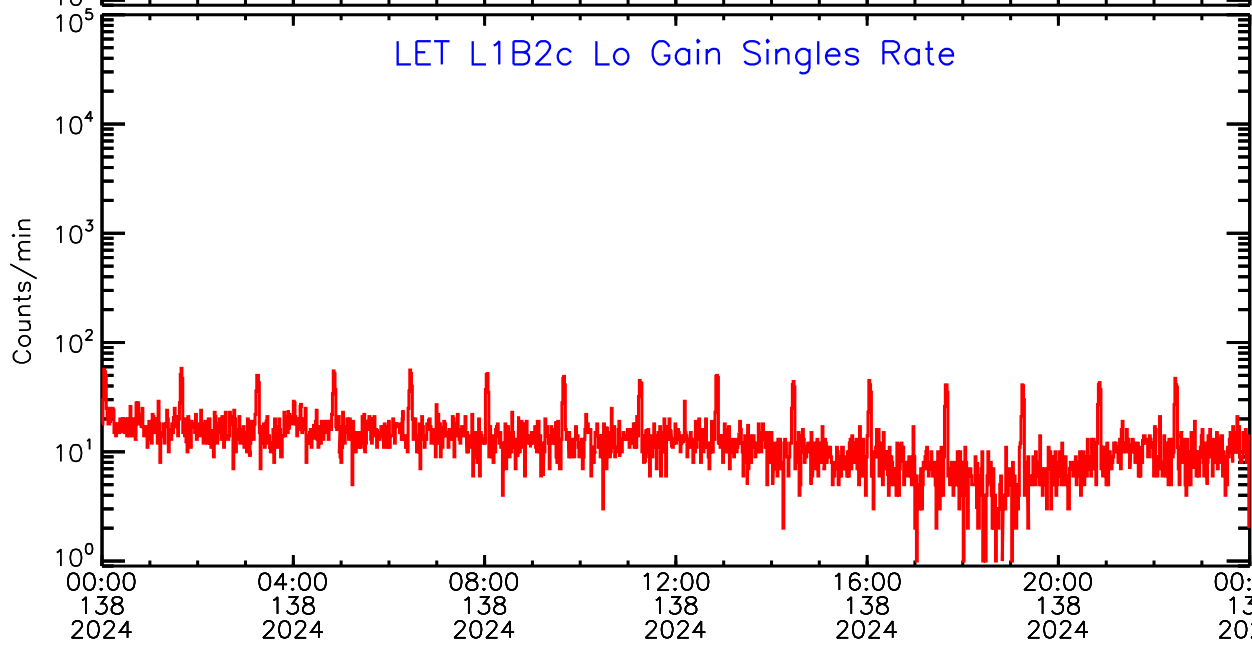

UTC Day of Year

LET ahead Lo-Gain SINGLES RATES Data for 2024-138

Sat May 18 10:12:31 2024 ACE Science Center

LET ahead Lo-Gain SINGLES RATES Data for 2024-138

Sat May 18 10:12:31 2024 ACE Science Center

00:00 04:00 08:00 12:00 16:00 20:00 00:00
138 138 138 138 138 138 139
2024 2024 2024 2024 2024 2024 2024