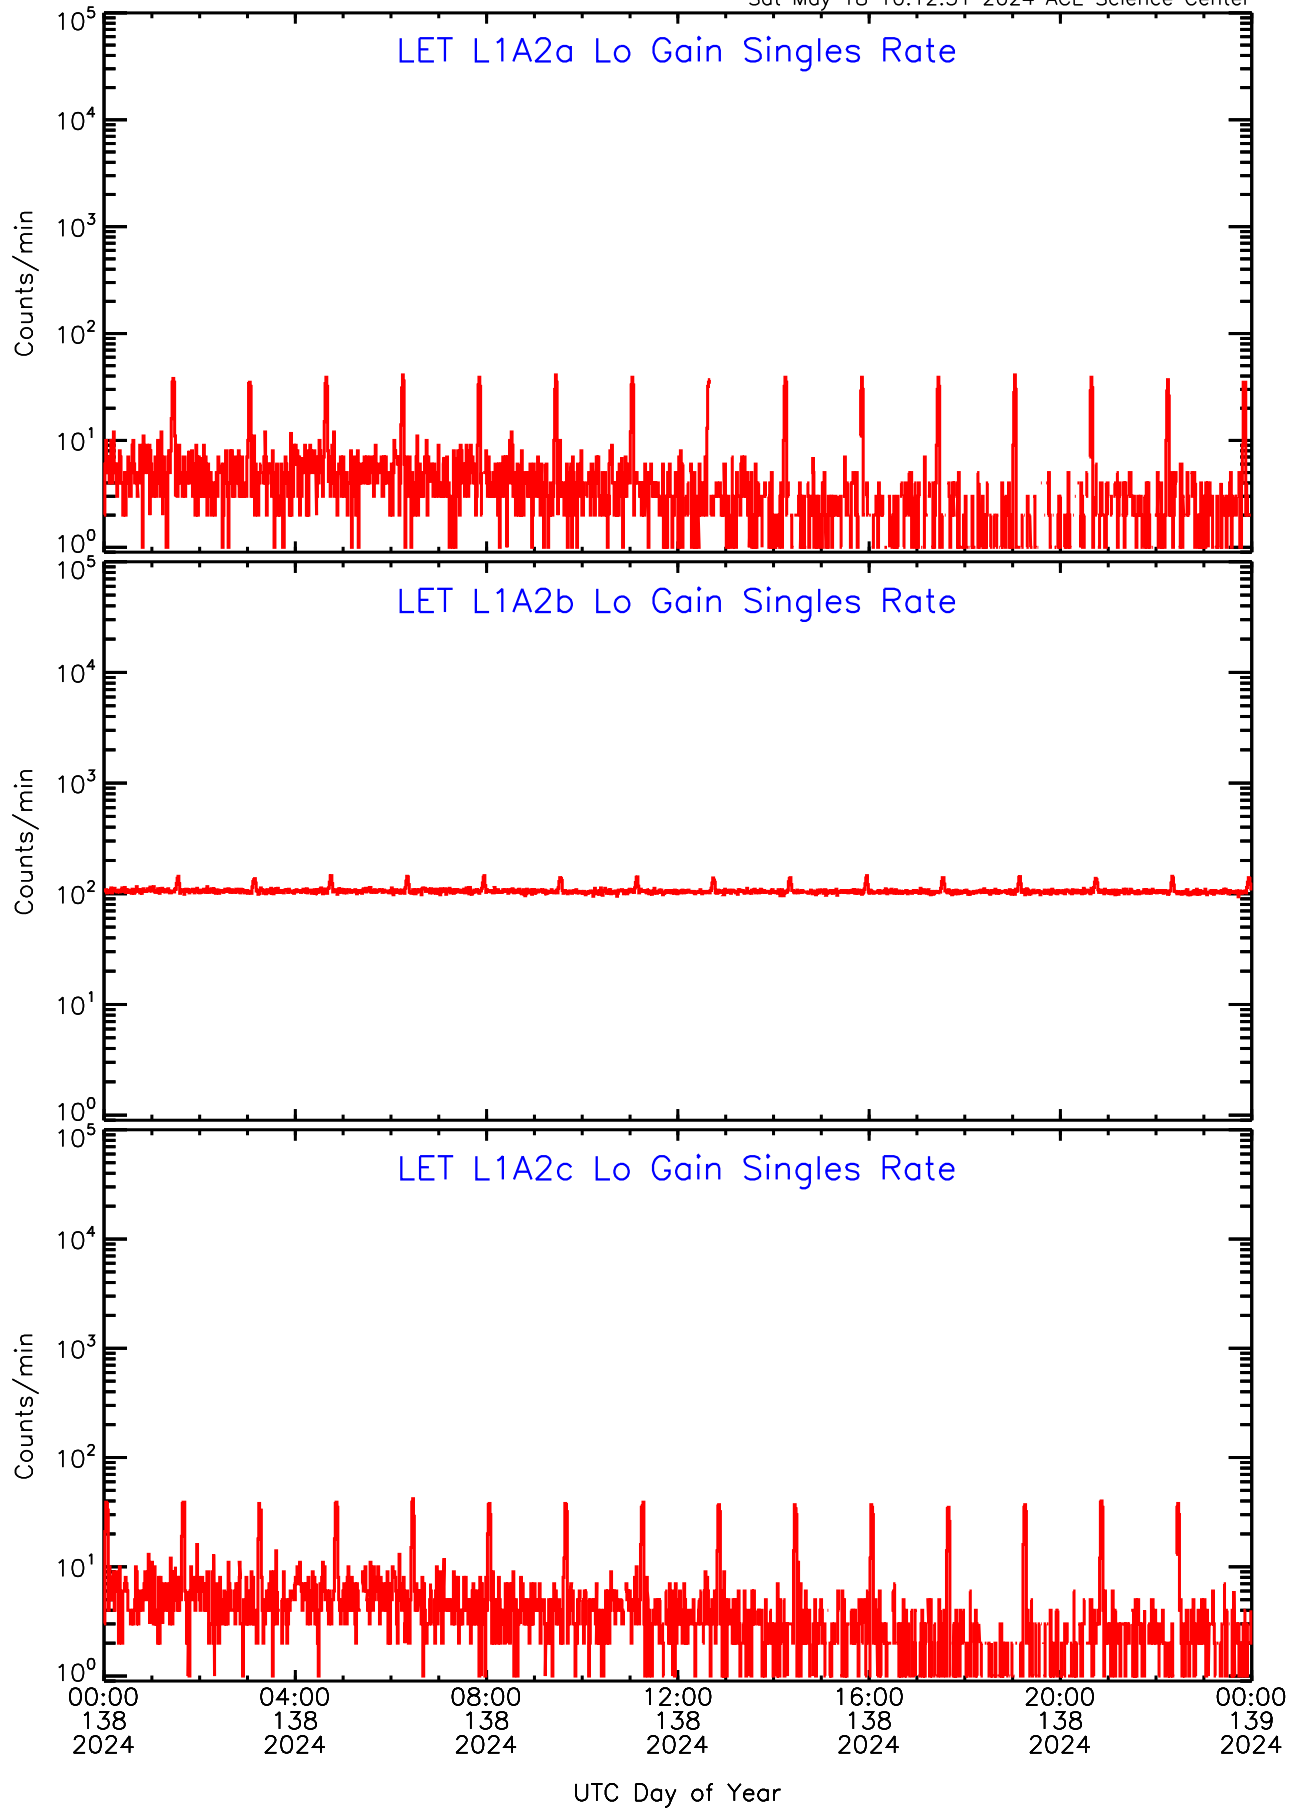

LET ahead Lo-Gain SINGLES RATES Data for 2024-138

Sat May 18 10:12:31 2024 ACE Science Center