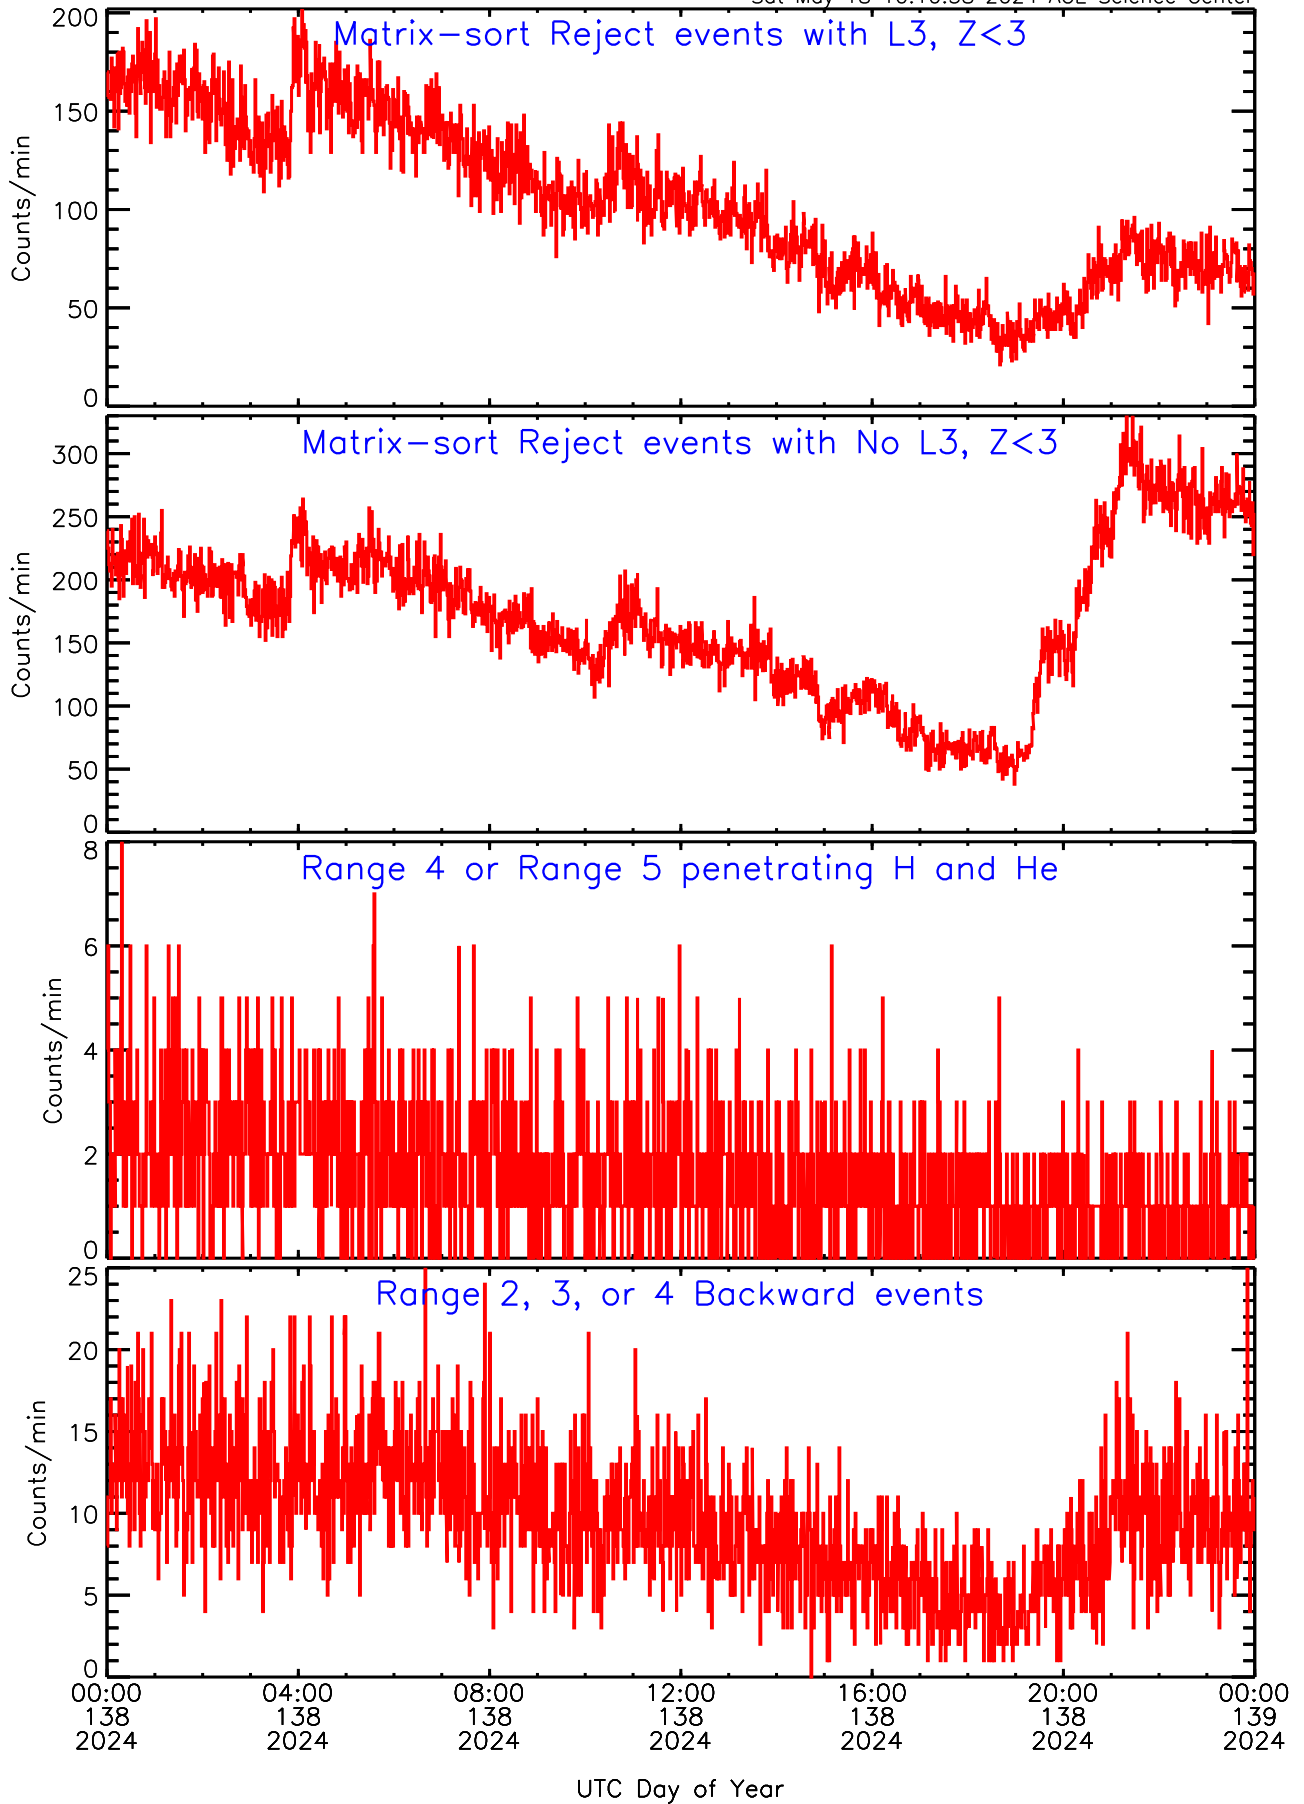

LET ahead BUFRATES Data for 2024-138

Sat May 18 10:10:58 2024 ACE Science Center

LET ahead BUFRATES Data for 2024-138

Sat May 18 10:10:58 2024 ACE Science Center

LET ahead BUFRATES Data for 2024-138

Sat May 18 10:10:58 2024 ACE Science Center