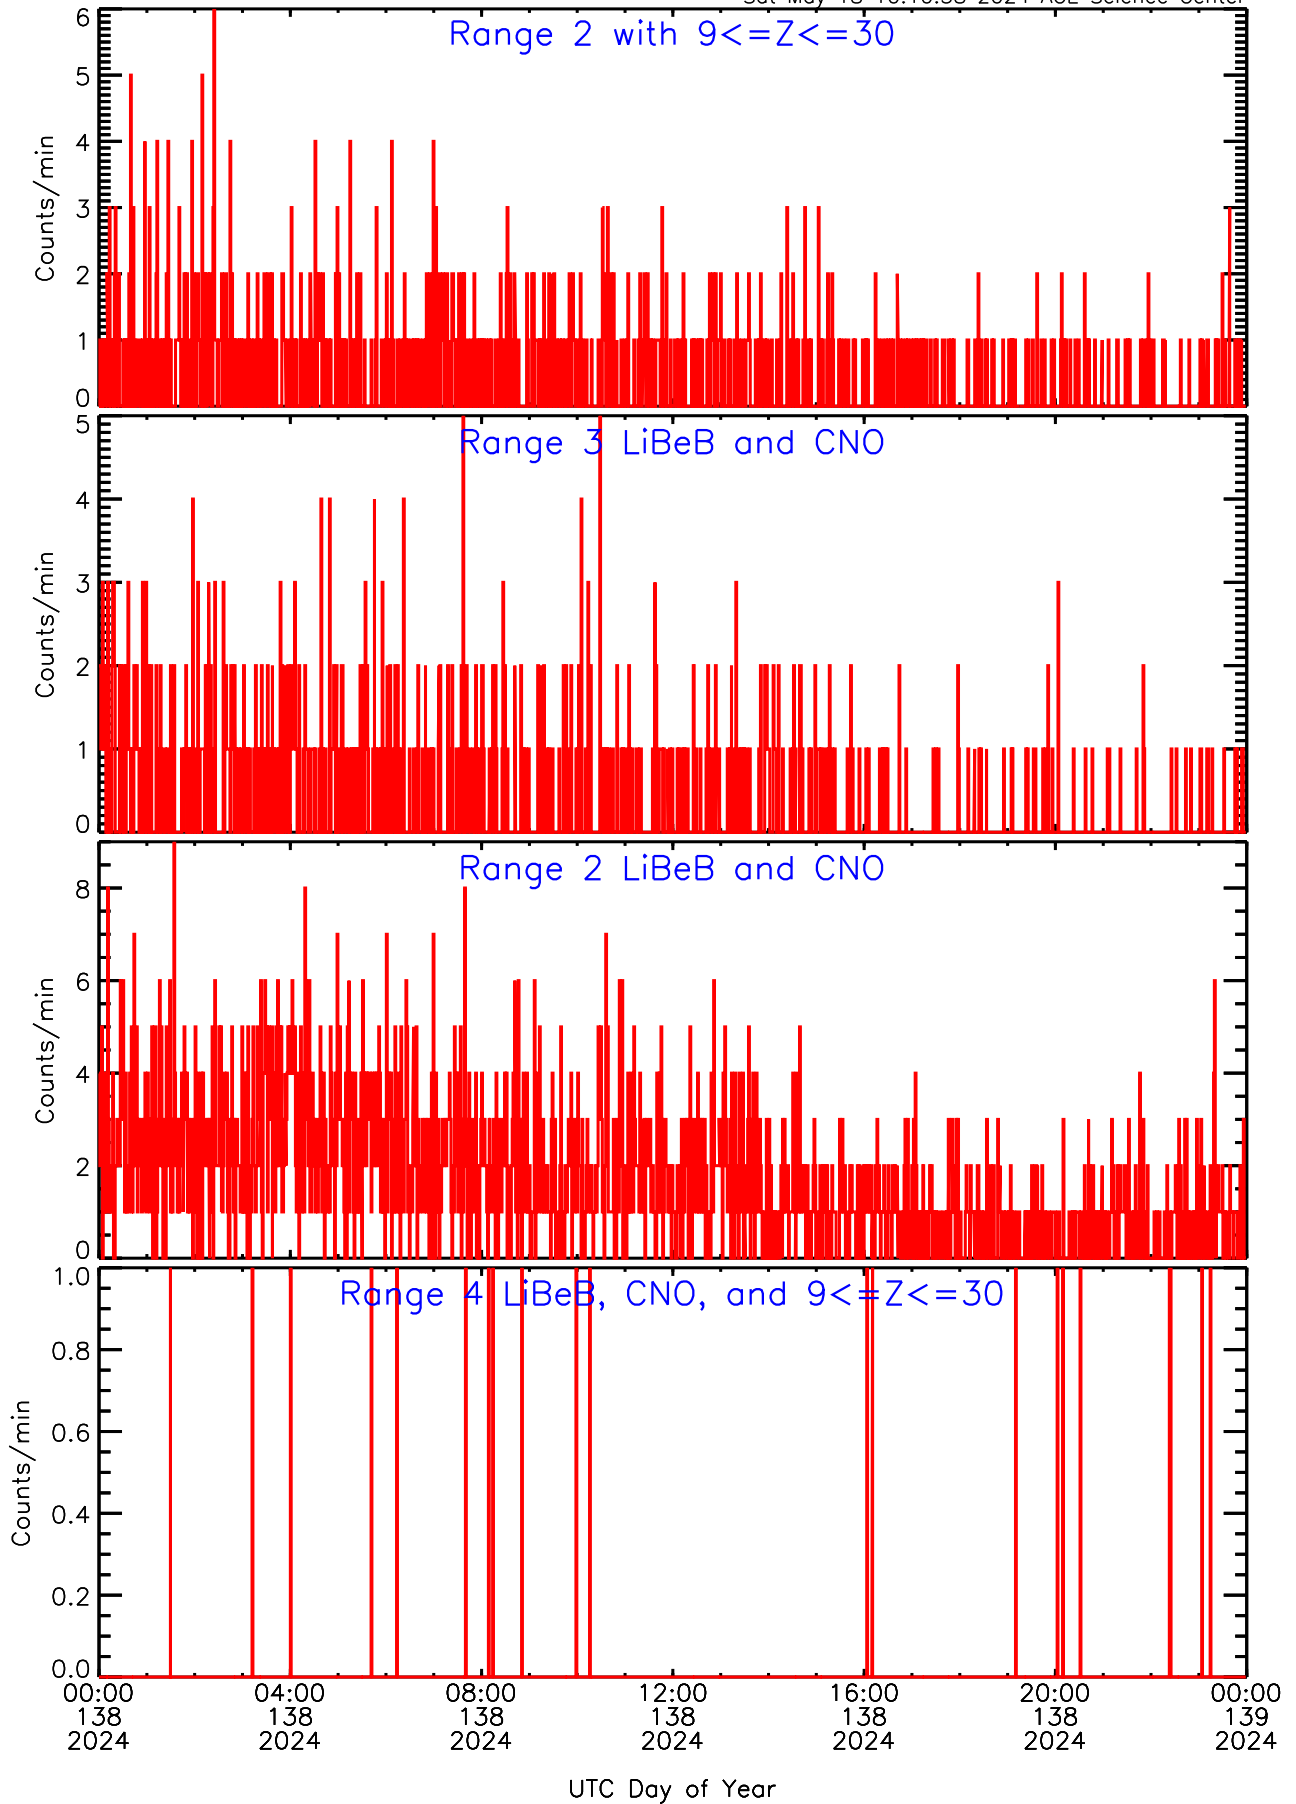

LET ahead Livetime/Trigger Data for 2024-138

Sat May 18 10:11:22 2024 ACE Science Center

LET ahead EVPRATES Data for 2024-138

Sat May 18 10:10:40 2024 ACE Science Center

LET ahead EVPRATES Data for 2024-138

Sat May 18 10:10:40 2024 ACE Science Center

LET ahead EVPRATES Data for 2024-138

Sat May 18 10:10:40 2024 ACE Science Center

LET ahead EVPRATES Data for 2024-138

Sat May 18 10:10:40 2024 ACE Science Center

LET ahead BUFRATES Data for 2024-138

Sat May 18 10:10:58 2024 ACE Science Center

LET ahead BUFRATES Data for 2024-138

Sat May 18 10:10:58 2024 ACE Science Center

LET ahead BUFRATES Data for 2024-138

Sat May 18 10:10:58 2024 ACE Science Center