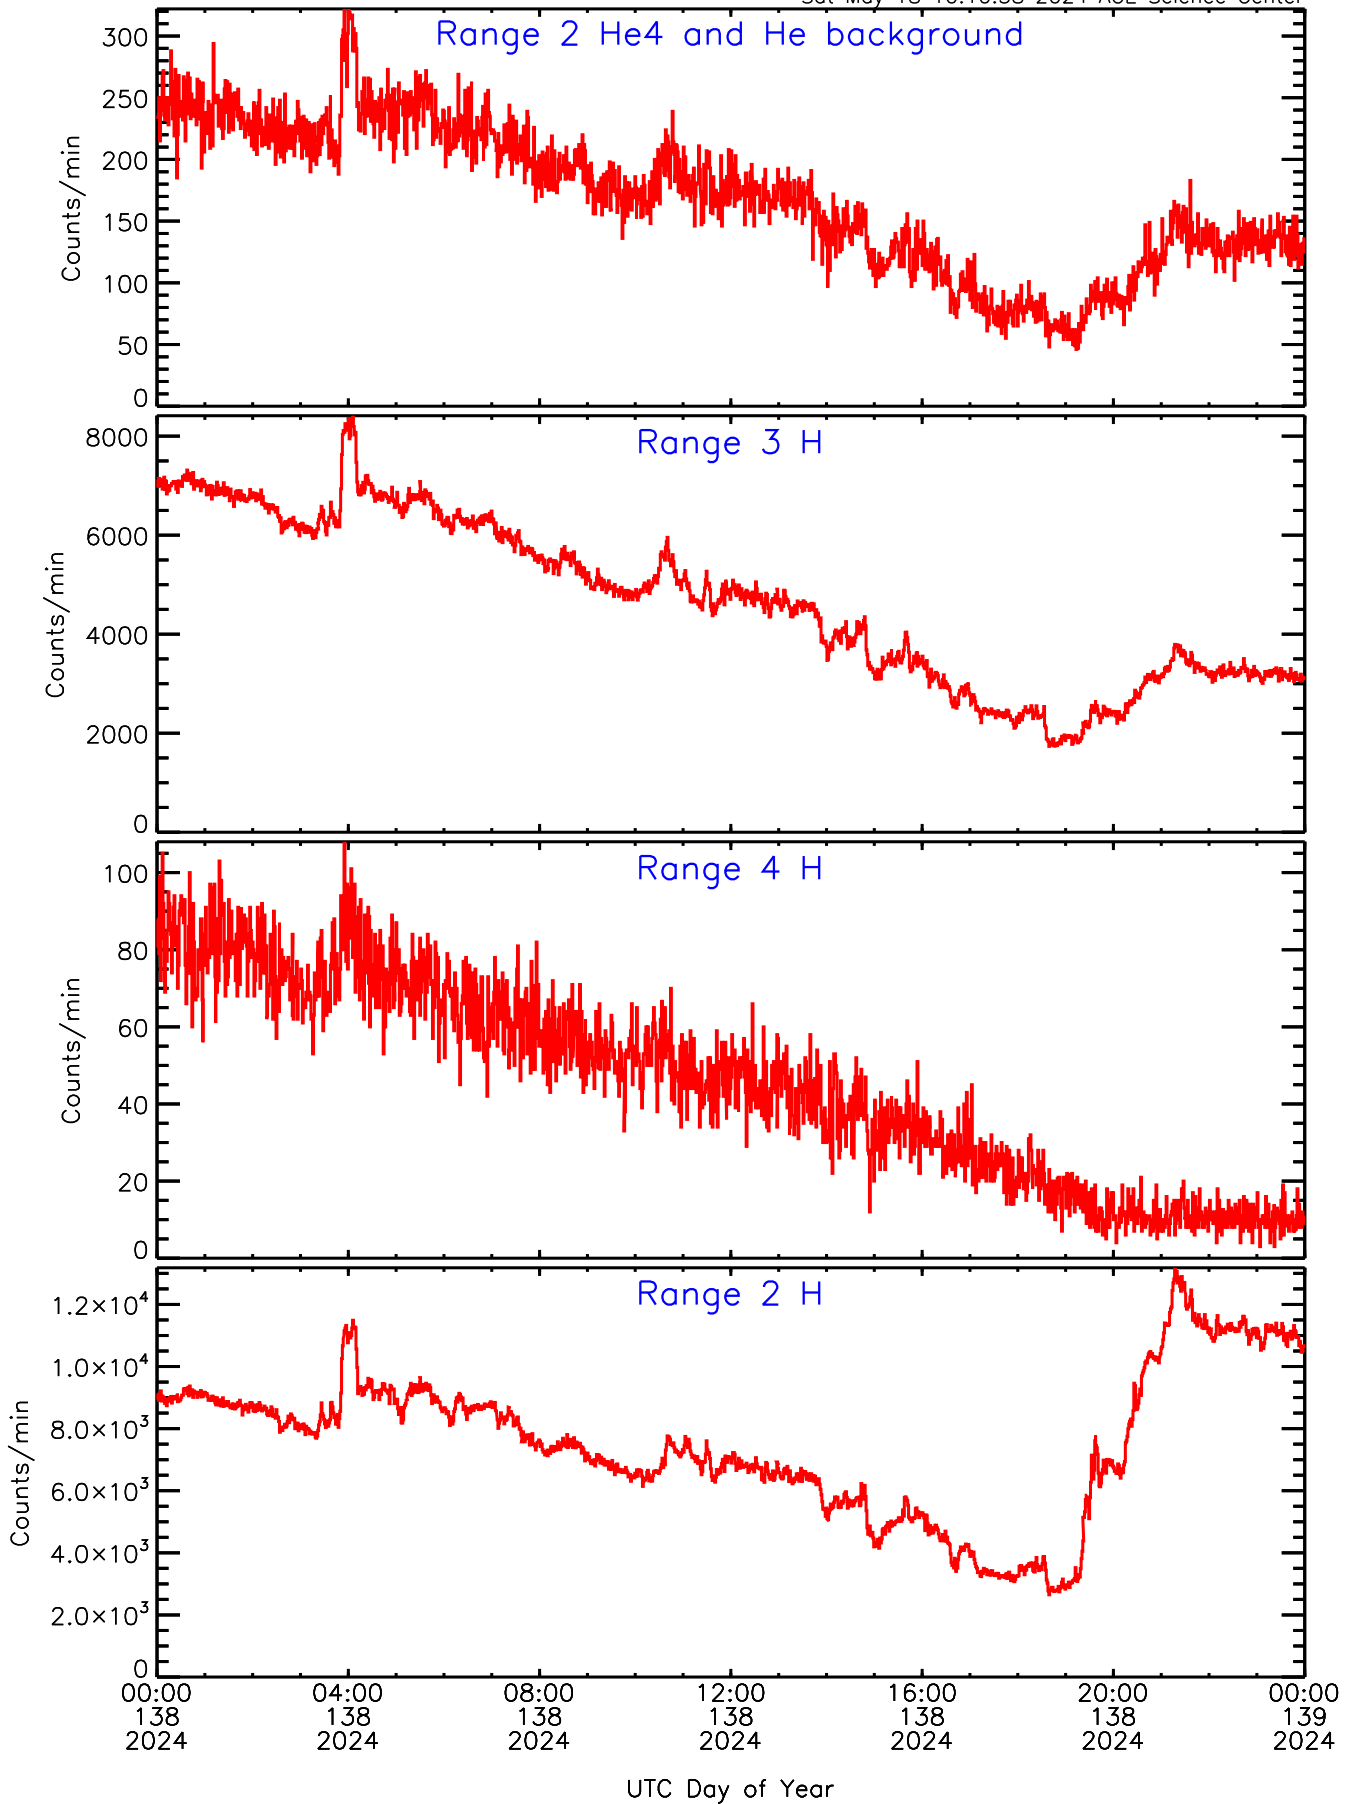

LET ahead BUFRATES Data for 2024-138

Sat May 18 10:10:58 2024 ACE Science Center

LET ahead BUFRATES Data for 2024-138

Sat May 18 10:10:58 2024 ACE Science Center

LET ahead BUFRATES Data for 2024-138

Sat May 18 10:10:58 2024 ACE Science Center