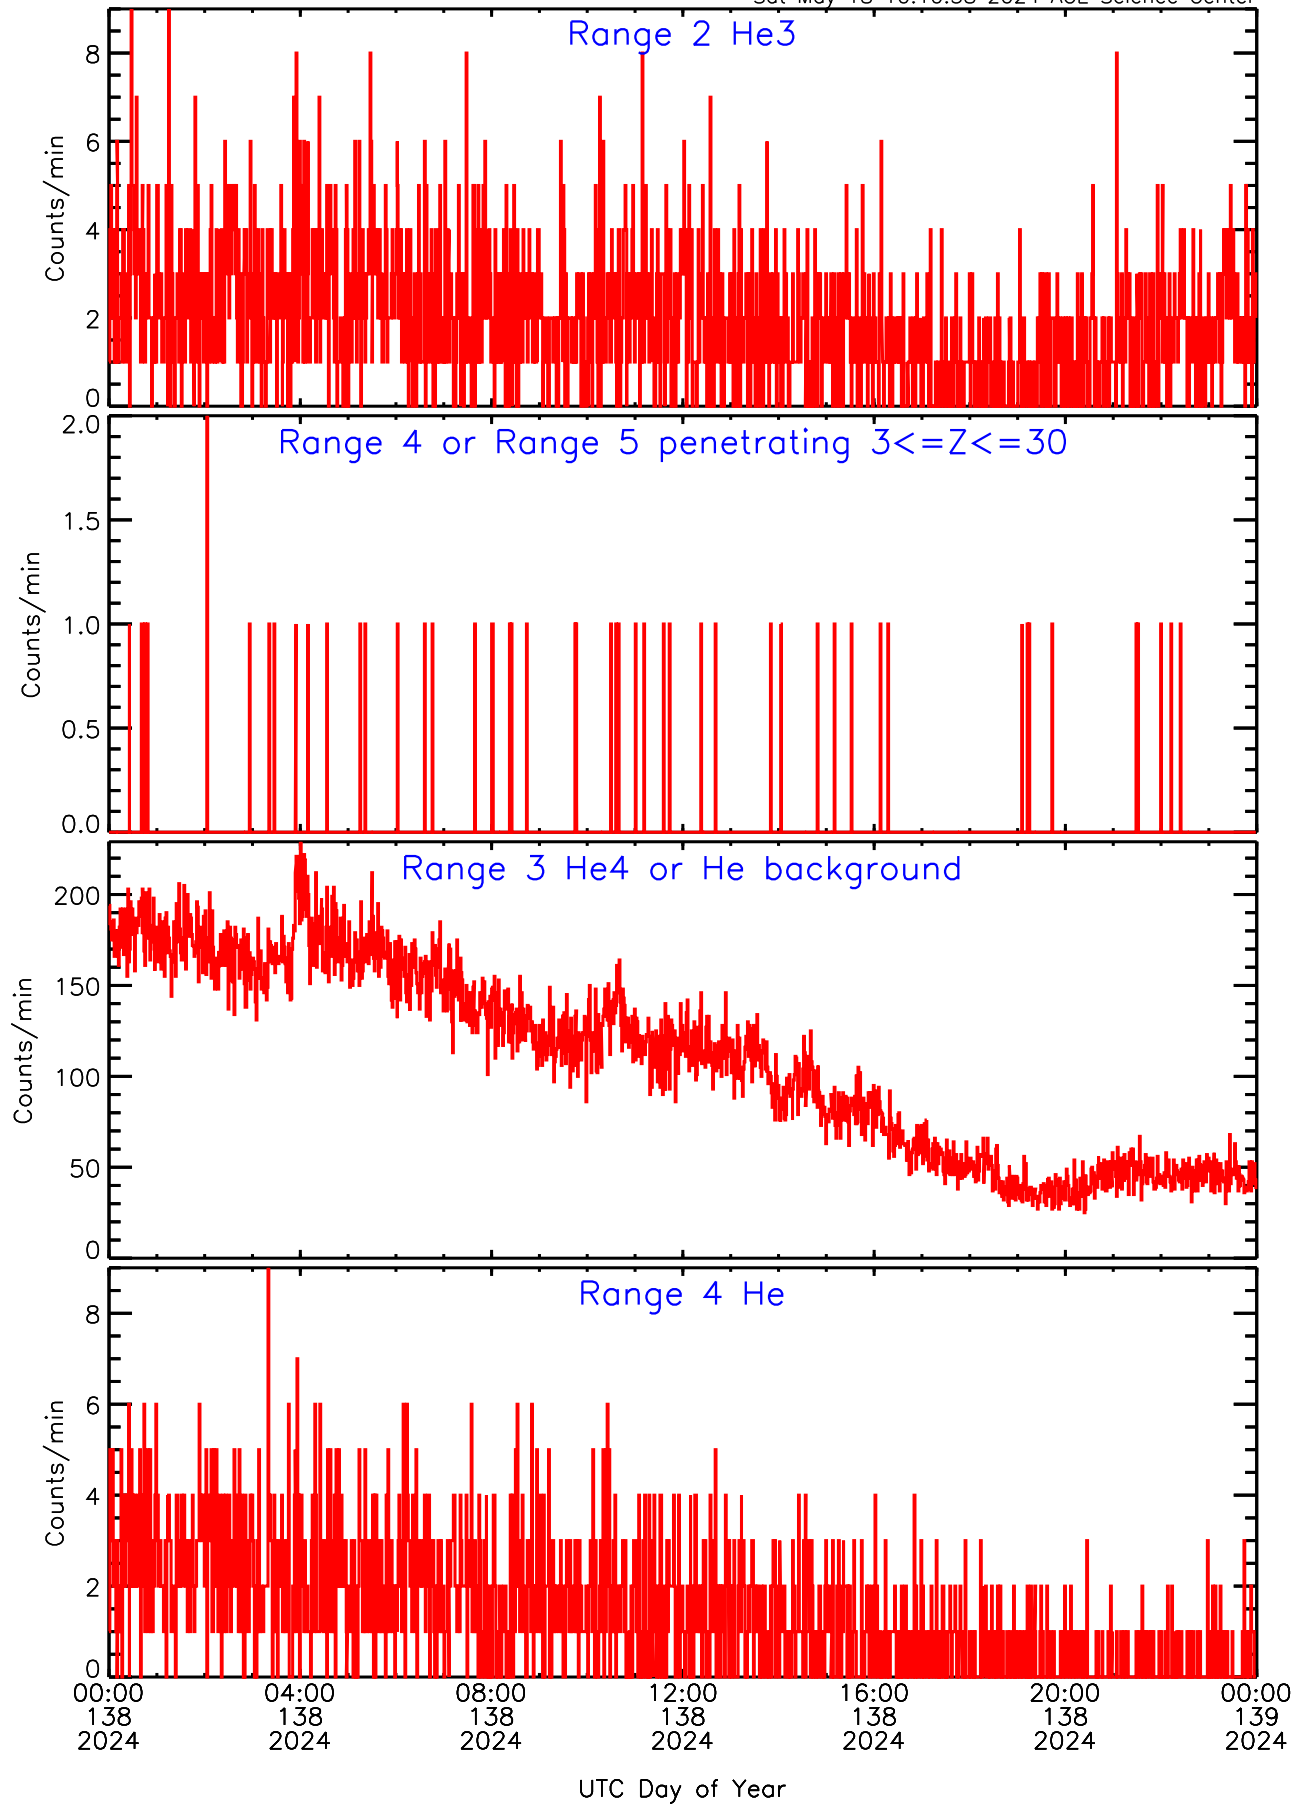

LET ahead BUFRATES Data for 2024-138

Sat May 18 10:10:58 2024 ACE Science Center

LET ahead BUFRATES Data for 2024-138

Sat May 18 10:10:58 2024 ACE Science Center

LET ahead BUFRATES Data for 2024-138

Sat May 18 10:10:58 2024 ACE Science Center